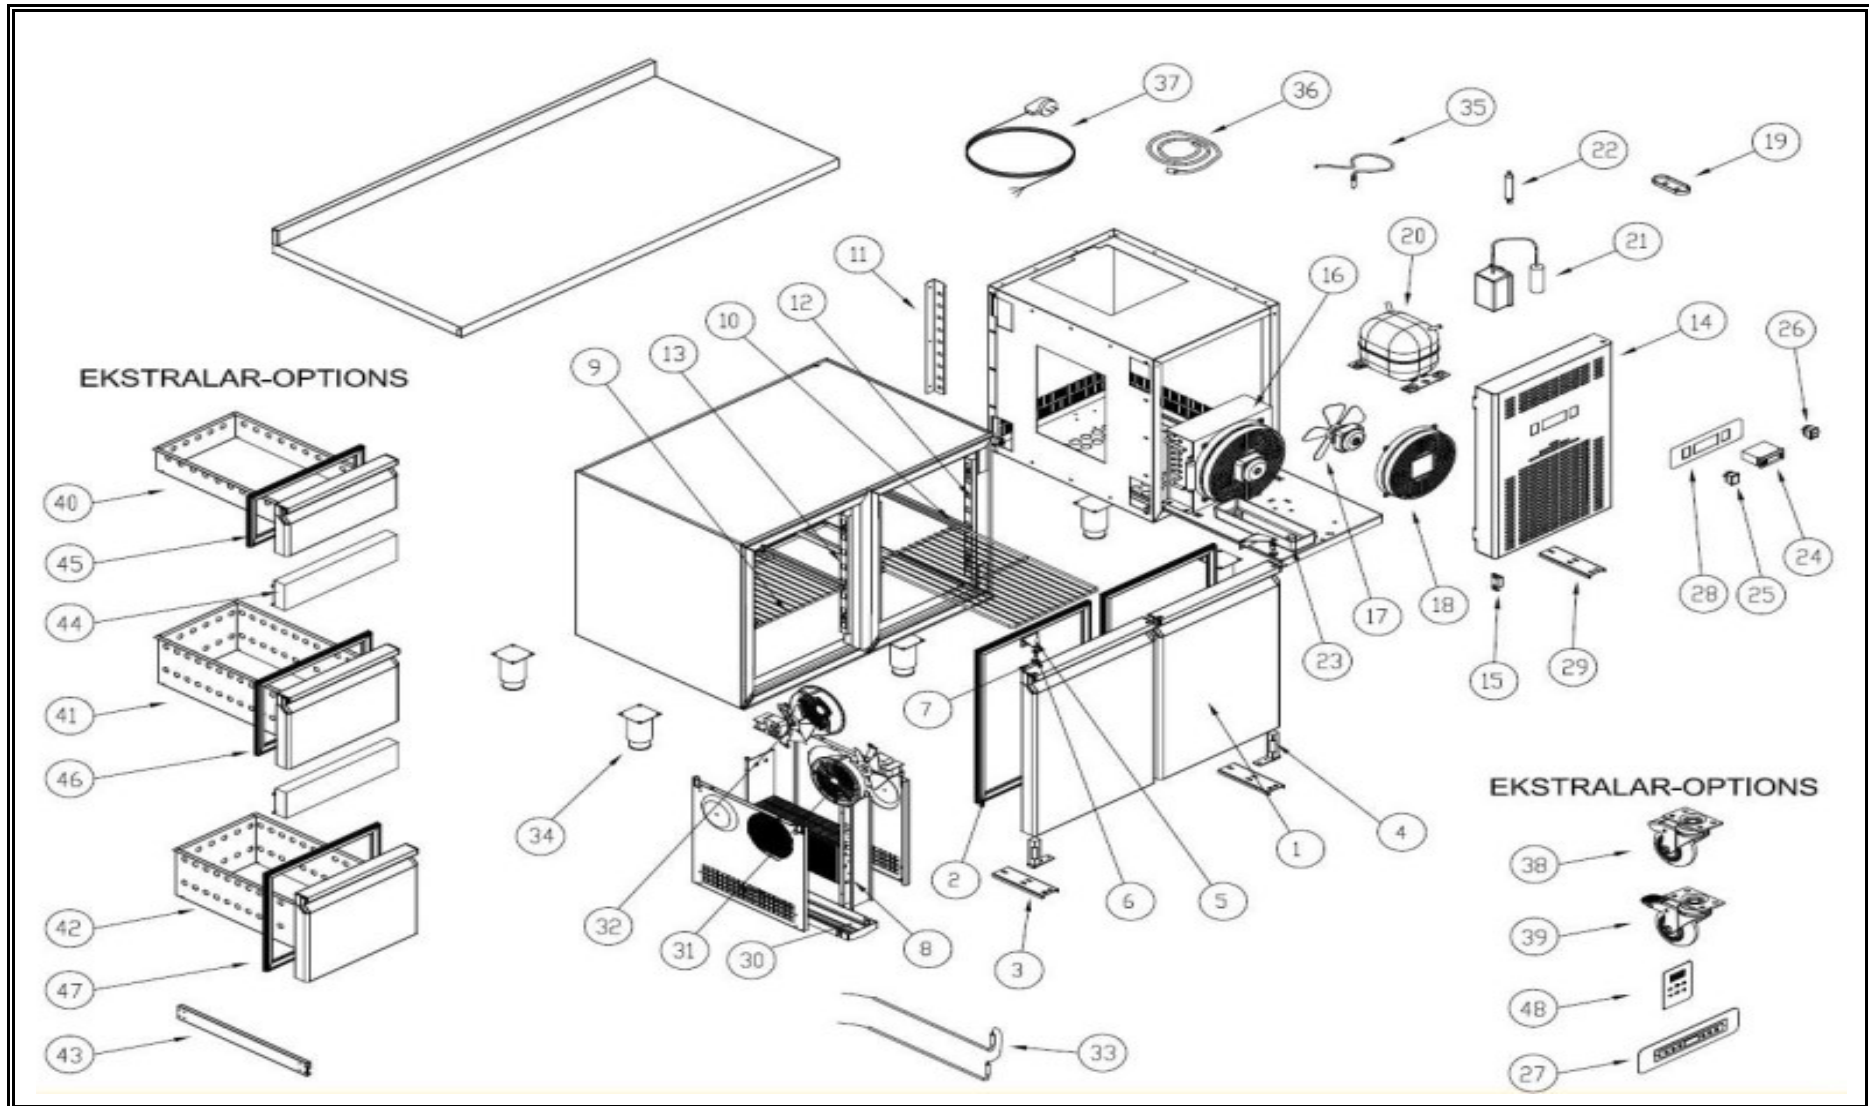

**7489.5500**

**R290**

Onderdelen informatie  
Erzatzteil information  
Spare part information  
Information de pièces

<i>POS:</i>	<i>Art.No.:</i>	<i>Omschrijving:</i>	<i>Aantal:</i>
1		DOOR	2
2	CS9113.0035	DOOR GASKET	2
3	CS9113.1810	LOWER HINGE BRACKET	2
4	CS9113.1260	UPRIGHT HINGE AND PARTS	2
5	CS9113.2005	UPPER HINGE	2
6	CS9113.1815	UPPER HINGE PIN	2
7	CS9113.1820	PLASTIC HINGE BUSHING	2
8	CS9113.0250	EVAPORATOR	1
9	CS7489.0506	SHELF-CGN 530X333	2
10	CS7489.0565	SHELF GUIDE - CGN 530m	4
11		SHELF STANDARD- BACK	2
12		SHELF STANDARD- SIDE	4
13		SHELF STANDARD- MIDDLE	2
14		CANOPY	1
15		MAGNETIC HINGES	2
16		1/4 Hp CONDANSER	1
17	CS9113.1525	10W-FAN MOTOR	1
18	CS9113.0230	PLASTIC CONDANSER FAN GRILL	1
19		PROBE COVER	1
20	CS9113.2020	COMPRESSOR-EMT 6152 U (1/4hp)	1
21		RELAY BOX	1
22	CS9113.2410	COMPRESSOR DRAIN PAN	1
23	CS9113.1080	DRYER	1
24	CS9338.3550	TWO PROPED DIGITAL THERMOSTAT (	1
24		TWO PROPED DIGITAL THERMOSTAT (	1
25	CS9113.0675	POWER SWITCH	1
26	CS9108.0254	ON - OFF SWITCH	1
27		PLASTIC COVER	1
28	CS9113.2300	DIGITAL LABEL	1
29		CANOPY HINGE	1
30	CS9113.1075	EVAPORATOR DRAIN PAN	1
31	CS9113.0225	PLASTIC FAN GRILL	2
32	CS9113.0310	EVAP FAN MOTOR	2
33	CS9113.1045	200W RESISTANCE	1
34	CS9113.0610	STAINLESS STEEL LEG	5
35	CS9181.2051	PROBE	1
36	CS9390.2290	PROBE	1
37		PLUG CABLE	1
38	CS9113.0615	WHEEL WITHOUT BRAKE	3
39	CS9113.0620	WHEEL WITH BRAKE	2
40		1/3 DRAWERS	
41		1/2 DRAWERS	
42		2/3 DRAWERS	

<i>POS:</i>	<i>Art.No.:</i>	<i>Omschrijving:</i>	<i>Aantal:</i>
43	CS9113.0010	DRAWER RAIL	
44	CS9113.2010	DRAWERS MIDDLE BRIDGE	
45	CS9113.0030	1/3 DRAWER GASKET	
46	CS9113.0040	1/2 DRAWER GASKET	
47	CS9113.0050	2/3 DRAWER GASKET	
48		WATER PROOF DIGITAL	1
49		TOUCH CONTROL DIGITAL	1