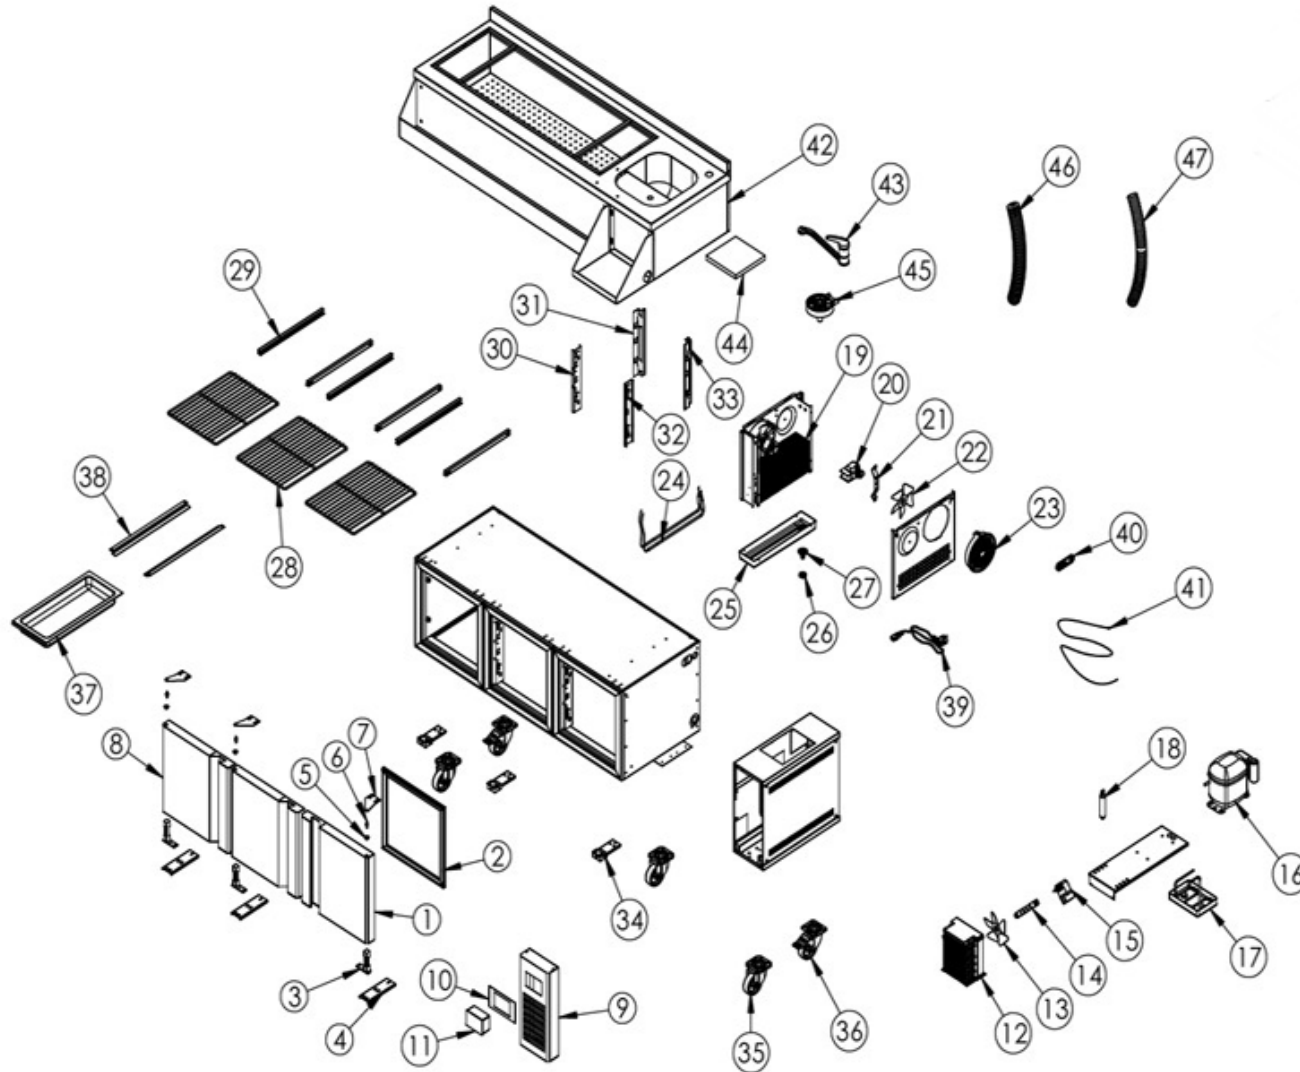

Spare part information

7489.6005

CombiSteel

7489.6005

Spare part list 7489.6005

POS:	Art.No.:	Omschrijving:	Aantal:
1	**	DOOR (RIGHT)	2
2	CS9113.0045	DOOR GASKET FOR UNDERCOUNTER	3
3	CS9113.1260	COUNTER CABINET HINGE	2
4	**	BOTTOM BRACKET HINGE FOR COUNTER REFRIGERATOR	2
5	CS9113.1820	PARTS OF HINGE PLASTIC PIN	4
6	CS9113.1815	UPPER HING PIN	2
7	CS9113.1817	PARTS OF HINGE LOWER HINGE BRACKET	2
8	**	DOOR (LEFT)	1
9	**	CANOPY SHEET	1
10	CS9113.2300	DIGITAL STICKER	1
11	**	DIGITAL CONTROLLER	1
12	CS9113.1300	CONDENSER	1
13	**	CONDENSER FAN BLADE (SUCTION)	1
14	**	CONDENSER FAN CONNECTING BRACKET	1
15	**	FAN MOTOR	1
16	**	COMPRESSOR	1
17	CS9113.1080	COUNTER COMPRESSOR WATER TRAY	1
18	CS9113.2410	DRIER	1
19	CS9113.0245	EVAPORATOR	1
20	**	FAN MOTOR	1
21	**	EVAPORATOR FAN CONNECTING BRACKET	1
22	CS9181.0194	EVAPORATOR FAN BLADE (BLOWER)	1
23	CS9113.0225	FAN PROTECTION PLASTIC	1
24	CS9113.1045	100+100=200W REZISTANCE	1
25	CS9113.1075	EVAPORATOR WATER TRAY	1
26	**	GASKET SILICONE TRANSPARENT (20*35*4 mm)	1
27	**	PLASTIC EVAPORATOR WATER DRAIN RECORD	1
28	**	CSN SHELF	3
29	**	SHELF GUIDE	2
30	**	UNDERCOUNTER FRONT SHELF UPRIGHT	1
31	**	UNDERCOUNTER REAR SHELF UPRIGHT	1
32	**	UNDERCOUNTER FRONT SHELF UPRIGHT	1
33	**	UNDERCOUNTER REAR SHELF UPRIGHT	1
34	CS9113.0825	COUNTER DOOR LOCK	2
35	CS9113.0615	WHEELS WITHOUT BREAK	3
36	CS9113.0620	WHEELS WITH BREAK	2
37	**	WATER TRAY	1
38	**	WATER PAN SLIDE	1
39	CS9392.0831	PLUG CABLE	1
40	**	THERMOSTAT PROBE COVER	1

Spare part list 7489.6005

POS:	Art.No.:	Omschrijving:	Aantal:
41	CS9390.2290	THERMOSTAT PROBE	1
42	**	CKT3 WORKTOP	1
43	**	CKT SINK TAP	1
44	**	CKT POLYETHYLENE CUTTING BOARD	1
45	**	GLASS WASHING APPARATUS	1
46	**	SPIRAL HOSE POLYAMIDE	2
47	**	SINK DRAIN	1
55	CS9113.0610	LEG	OPT
.		## = Parts cannot be ordered separately.	
.		** = No article number known, must be requested specifically.	