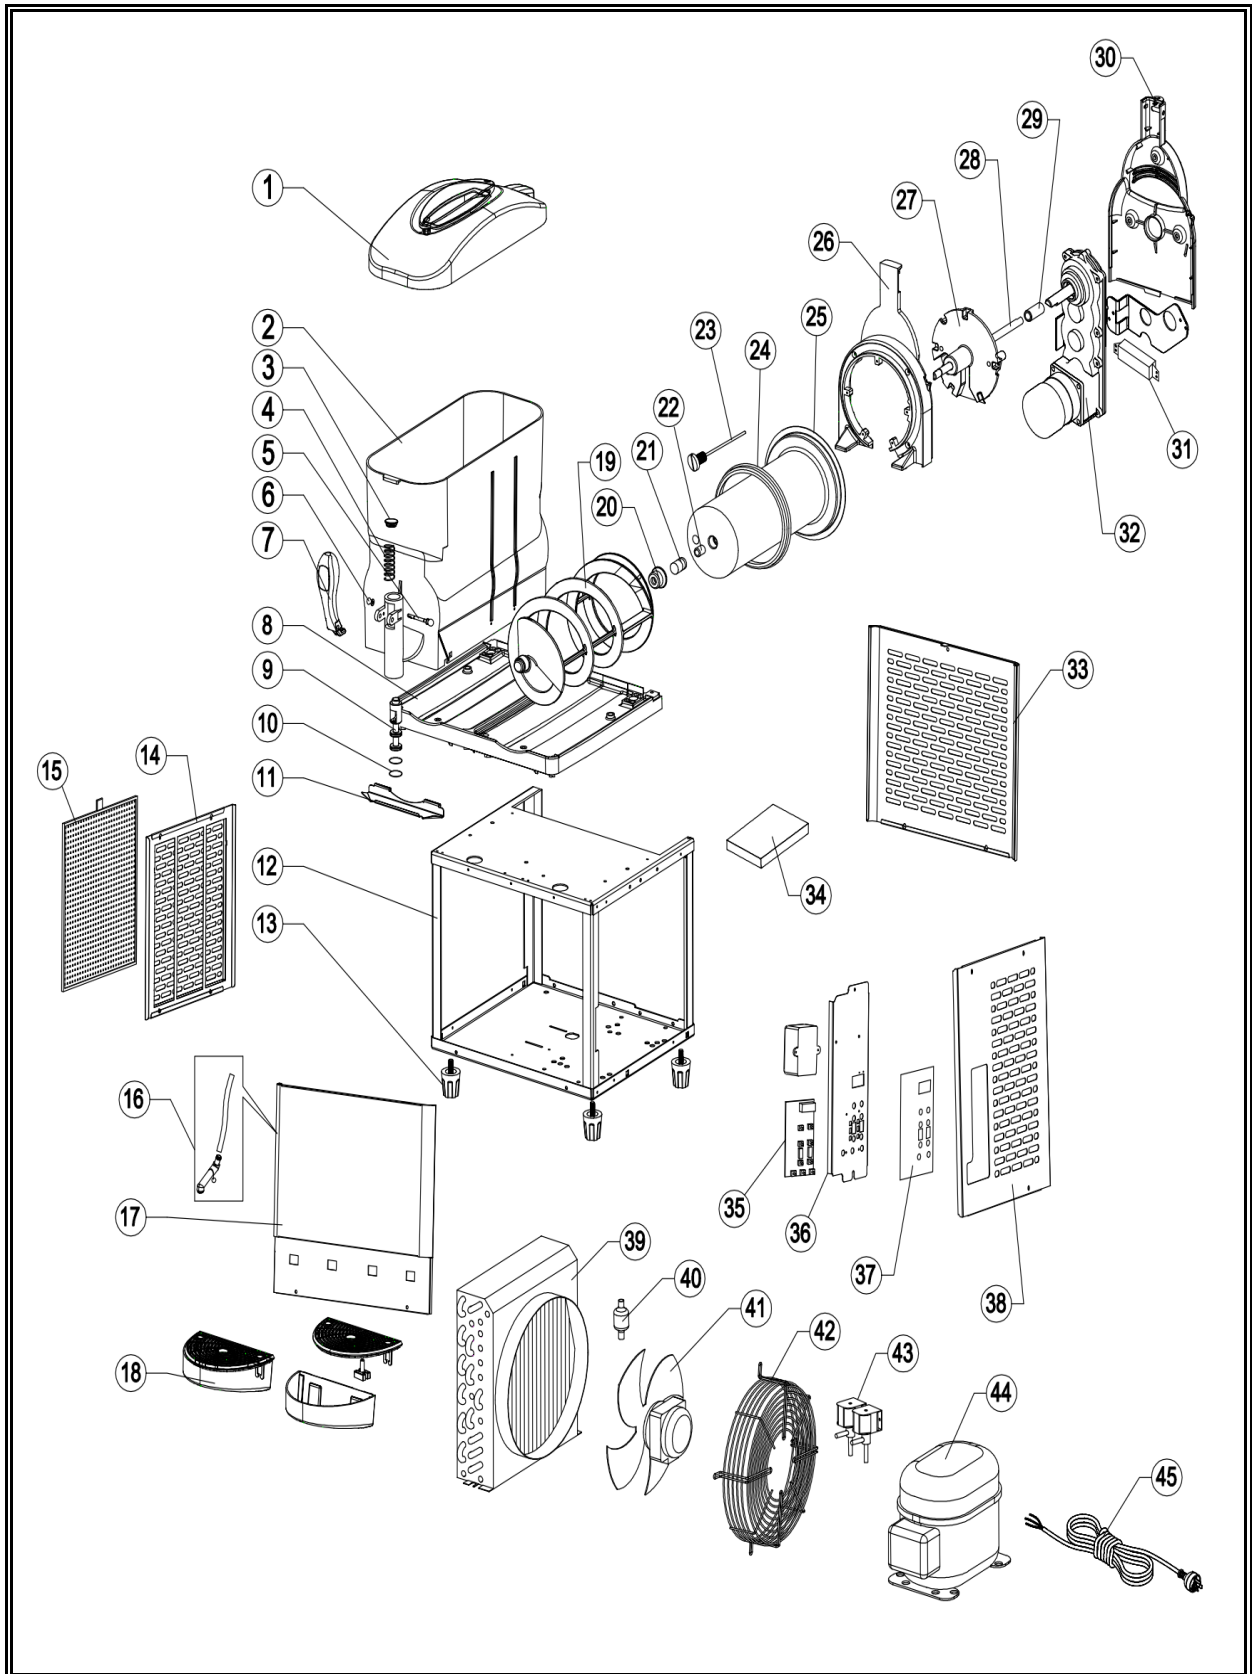

7537.0010

v1.0

Onderdelen informatie
Erzatzteil information
Spare part information
Information de pièces

Onderdelenlijst 7537.0010

POS:	Art.No.:	Omschrijving:	Aantal:
1	CS9051.2602	Bowl Cover with LED light	
2	CS9051.2604	Bowl	
3	CS9051.2606	Seal	
4	CS9051.2608	Spring of tap	
5	CS9051.2610	Pin of Handle	
6	CS9051.2612	Nut of Pin	
7	CS9051.2614	Handle	
8	**	Top panel	
9	CS9051.2616	Lever of Tap	
10	CS9051.2618	Seal of Tap	
11	CS9051.2644	Water Guider	
12	**	Frame	
13	CS9051.2620	Leg	
14	**	Left hand side panel	
15	**	Condenser filter	
16	CS9051.2622	Drain Pipe	
17	**	Front Cover	
18	CS9051.2624	Water tray (set)	
19	CS9051.2626	Auger	
20	CS9051.2628	Seal of auger	
21	CS9051.2632	Seal of axis	
22	CS9051.2632	Washer of axis	
23	CS9051.2634	Sensor	
24	CS9051.2630	Seal of evaporator	
25	CS9051.2660	evaporator	
26	CS9051.2678	Seat of evaporator (front)	
27	CS9051.2680	Seat of evaporator (inner)	
28	CS9051.2636	Axis	
29	CS9051.2638	Connector of axis	
30	CS9051.2682	Seat of evaporator (back)	
31	**	Driver of Brushless DC	
32	CS9051.2640	Gear Motor	
33	**	Rever Guard	
34	CS9051.2646	Power supply	
35	CS9051.2652	Controller	
36	CS9051.2686	Control panel	
37	CS9051.2692	Sticker of control panel	
38	**	Right hand side panel	
39	CS9051.2558	Condenser	
40	CS9051.2666	Dry Filter	
41	CS9051.2664	Condenser Fan Motor	
42	CS9051.2696	Condenser Fan Motor Cover	
43	CS9051.2670	Solenoid Valve (set)	
44	CS9180.2092	Compressor	

Onderdelenlijst 7537.0010

POS:	Art.No.:	Omschrijving:	Aantal:
45	**	Power cord	

** = No article number known, must be requested specifically.

7537.0010

Combisteel BV

Lightschip 63
3991CP Houten
The Netherlands