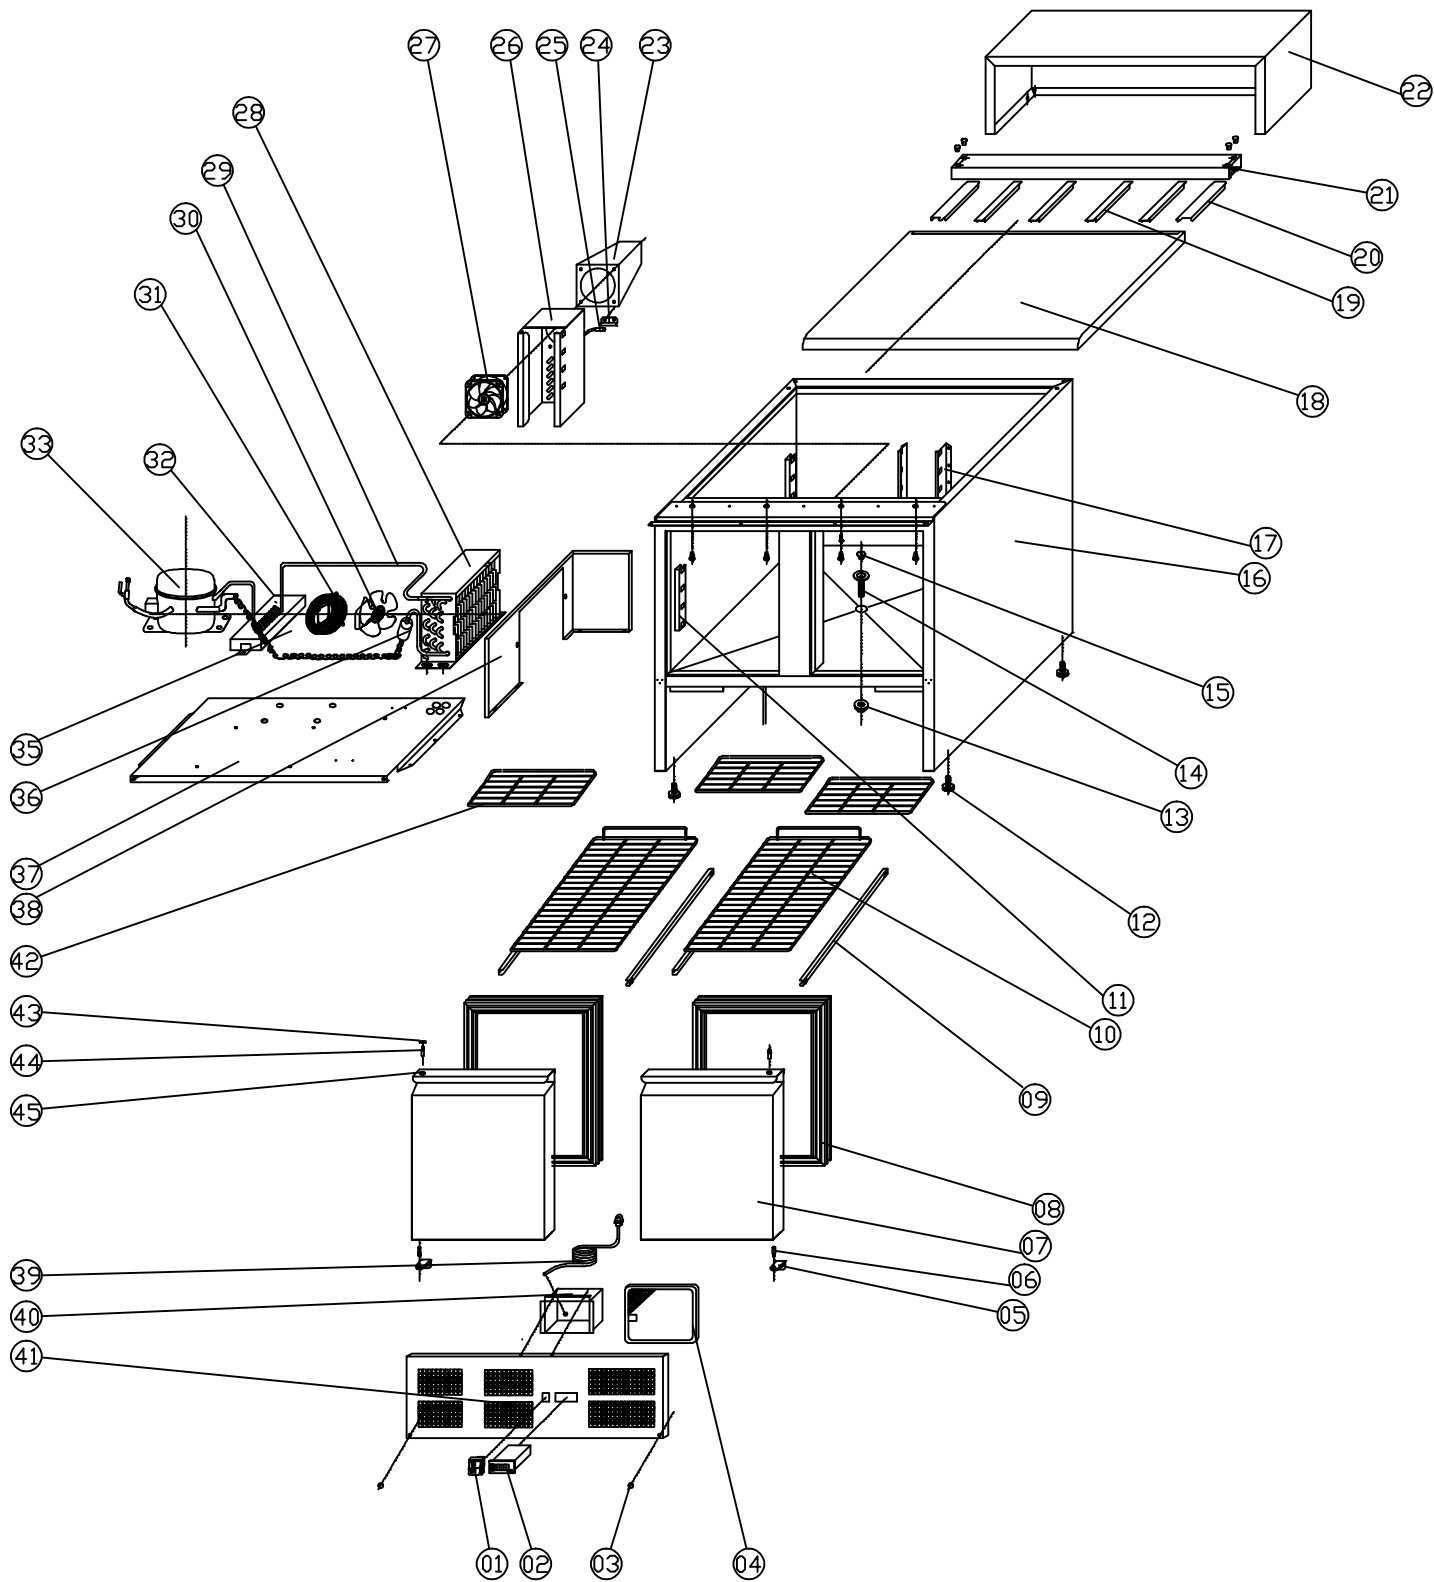

7950.0070

Onderdelen informatie

Erzatzteil information

Spare part information

Information de pièces

EXPLODE OF PS900

SPARE PARTS LIST OF 7950.0070

NO.	CODE	NAME	MODEL	QUY.	MATERIAL	REMARK
01		MAIN SWITCH	DRH-2415-3	1PC		
02		THERMOSTAT	XR20C	1PC		
03		PLASTIC CAP	Φ13	6PCS	PLASTIC	COVERING FRONT PANEL HOLE
04		FILTER		1PC		
05		DOWN HINGE LEFT/RIGHT		1PAIR	STAINLESS	
06		DOWN HINGE AXIS	Φ7×24/M5	4PCS	STAINLESS	
07		DOOR LEFT/RIGHT		2PCS		
08		GASKET		2PCS	PVC	
09		GUIDE LEFT/RIGHT		1PAIR	STAINLESS	
10		SHELF	GN1/1	2PCS	COATED STEEL	
11		SIDE SUPPORT		4PCS	STAINLESS	LEFT/RIGHT
12		FEET		4PCS		
13		DRAIN PIPE NUT		1PC	PLASTIC	
14		DRAIN PIPE		1PC	PLASTIC	
15		DRAIN PIPE COVER		1PC	PLASTIC	
16		BODY		1PC		
17		BACK SUPPORT		2PCS	STAINLESS	
18		GRANITE PANEL		1PC		
19		SUPPORT		4PCS	STAINLESS	
20		SIDE SUPPORT		2PCS	STAINLESS	
21		BASIN BRACKET		1PC	STAINLESS	
22		BASIN BOX		1PC	STAINLESS	
23		AIRFLOW DUCT		1PC	STAINLESS	
24		SENSOR FIXED CLIP		1PC	STAINLESS	
25		SENSOR		1PC		
26		CIRCLE FAN SUPPORT		1PC	STAINLESS	
27		CIRCLE FAN	9225	1PC		
28		CONDENSER	1/4HP	1PC		
29		DISCHARGE TUBE	Φ6	1PC	COPPER	
30		CONDENSER FAN	CA01-01/Φ170	1PC		
31		BASKET GUARD GRILLS	Φ246	1PC	COATER STEEL	
32		WATER PAN		1PC	PLASTIC	
33		COMPRESSOR	OF1350A	1PC		
35		CAPILLARY	Φ1.15×3000	1PC	COPPER	
36		FILTER DRIER	20g	1PC	XH-9	
37		UNIT BOARD		1PC	ZINCIFY STEEL	
38		CONDENSER COVER BOARD		1PC	ZINCIFY STEEL	
39		PLUG	LT312/1.5MM ² ×3G	1PC		
40		JUNCTION BOX		1PC	ZINCIFY STEE	
41		FRONT PANEL		1PC	STAINLESS	
42		FLOOR PROTECTER SHELF		3PCS		
43		NUT	M8	2PCS		
44		DOOR HINGE AXIS	Φ6	2PCS		
45		DOOR BUSHING	Φ6	2PCS		