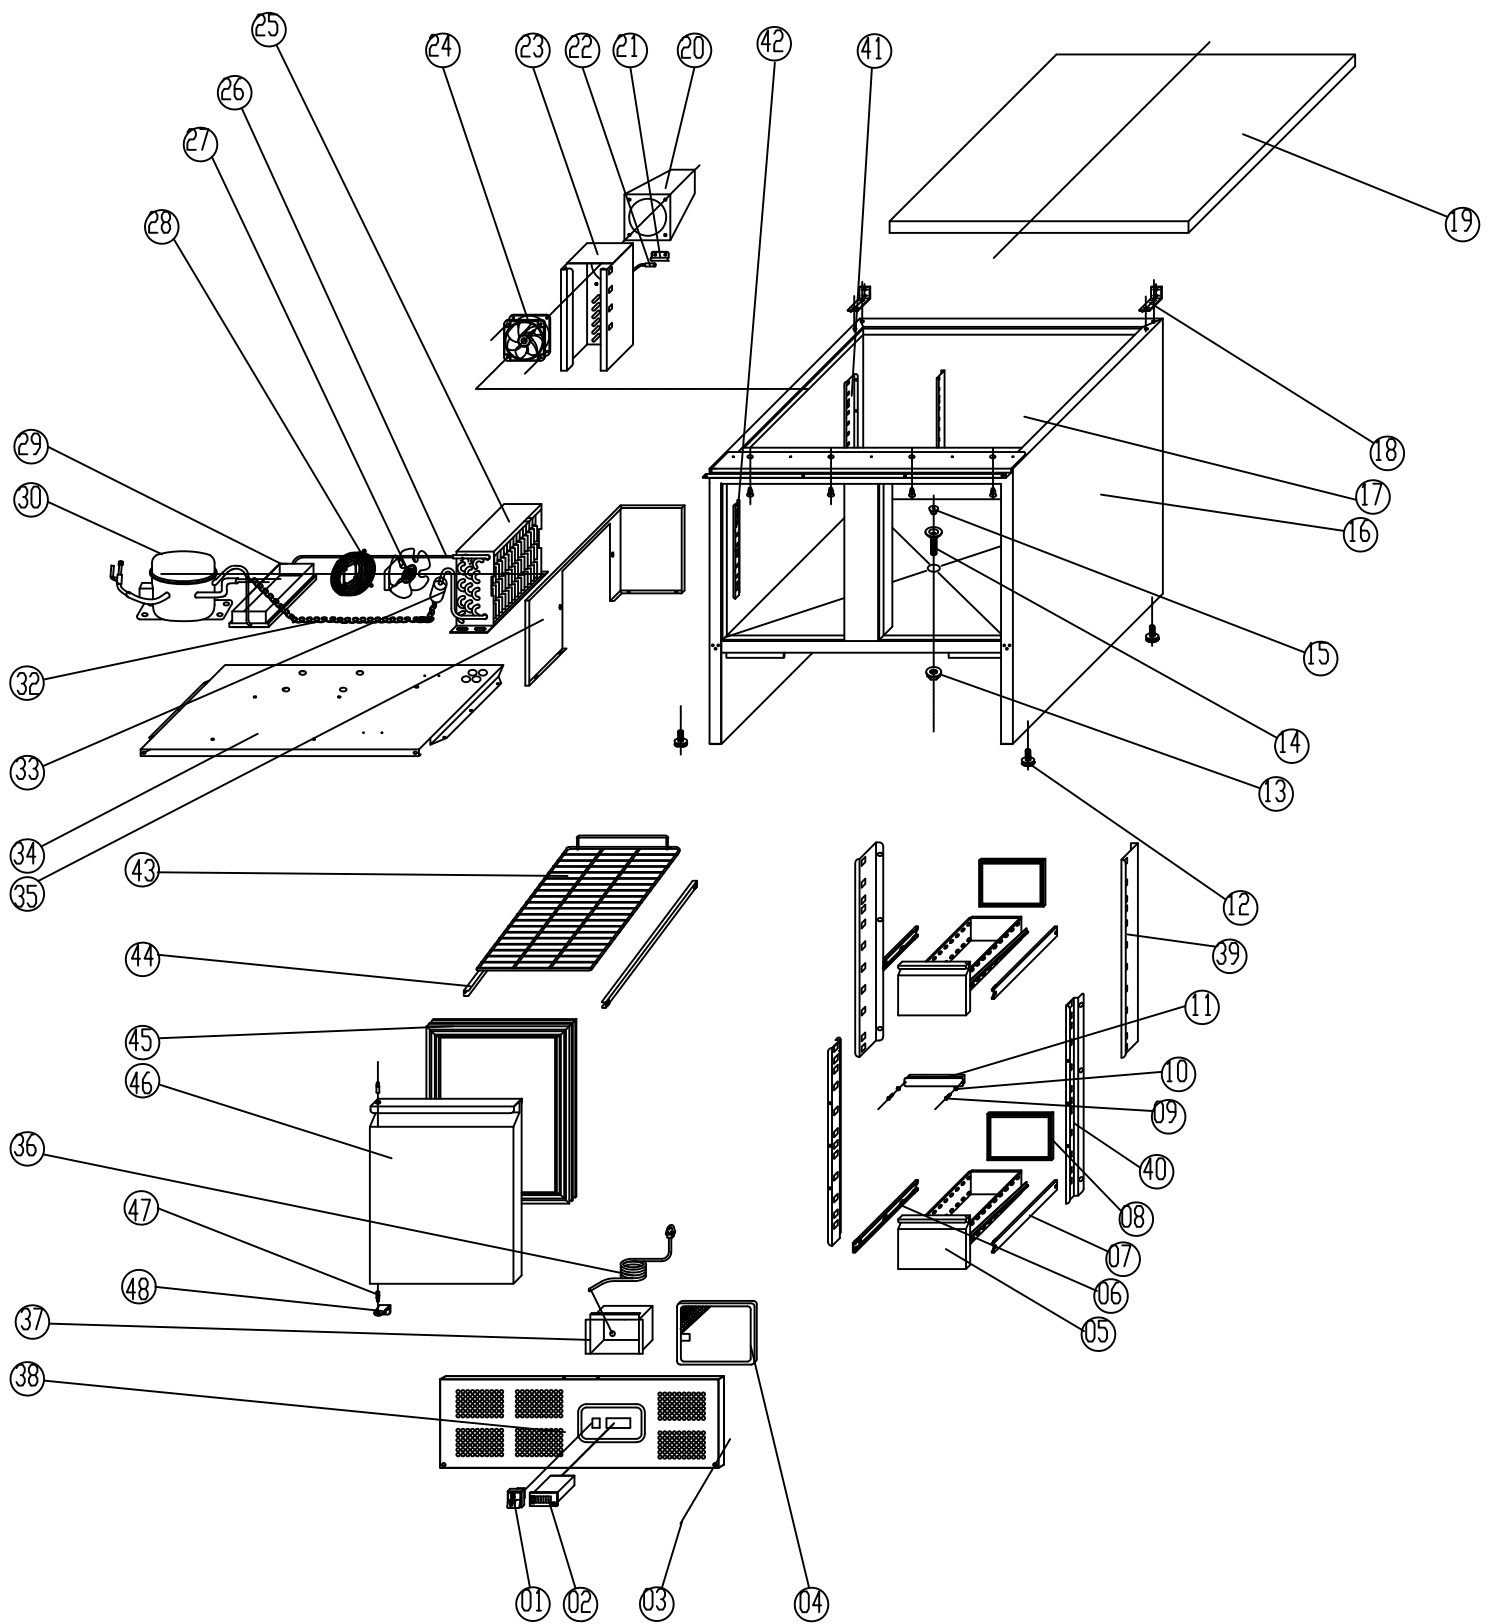

7950.0108

Onderdelen informatie

Erzatzteil information

Spare part information

Information de pièces

S901 2D EXPLODE

SPARE PARTS LIST OF 7950.0108

NO.	CODE	NAME	MODEL	QUY.	MATERIAL	REMARK
01		MAIN SWITCH	DRH-2415-3	1PC		
02		THERMOSTAT	REK31E/XR20C	1PC		
03		PLASTIC CAP	Φ13	6PCS	PLASTIC	
04		FILTER		1PC		
05		DRAWER	GN1/1x6 "	4PCS	STAINLESS	
06		GUID (LEFT)	L=550	6PCS	STAINLESS	
07		GUID(RIGHT)	L=550	6PCS	STAINLESS	
08		GASKET	SET 2 DRAWER	4PCS	PVC	
09		SCREW	M4	4PCS	STAINLESS	
10		WASHER		4PCS	STAINLESS	
11		BRIDGE		2PCS	FOAMED S/S	
12		FEET		4PCS		
13		DRAIN PIPE NUT		1PC	PLASTIC	
14		DRAIN PIPE		1PC	PLASTIC	
15		DRAIN PIPE COVER		1PC	PLASTIC	
16		BODY		1PC		
17		BACK SUPPORT/RIGHT/LEFT		2PCS	STAINLESS	
18		TOP HINGE		2PCS	ZINCIFY STEEL	
19		TOP		1PC	STAINLESS	
20		AIRFLOW DUCT		1PC	STAINLESS	
21		SENSOR FIXED CLIP		1PC	STAINLESS	
22		SENSOR		1PC		
23		CIRCLE FAN SUPPORT		1PC	STAINLESS	
24		CIRCLE FAN	9225	1PC		
25		CONDENSER	1/4HP	1PC		
26		DISCHARGE TUBE	Φ6	1PC	COPPER	
27		CONDENSER FAN	BD01-01/Φ170	1PC		
28		BASKET GUARD GRILLS		1PC	COATER STEEL	
29		WATER PAN		1PC	PLASTIC	
30		COMPRESSOR	OF1350A	1PC		
32		CAPILLARY	Φ1.15×3000	1PC	COPPER	
33		FILTER DRIER	20g	1PC	XH-9	
34		UNIT BOARD		1PC	ZINCIFY STEEL	
35		CONDENSER COVER BOARD		1PC	ZINCIFY STEEL	
36		PLUG	LT312/1.5MM ² ×3G	1PC		
37		JUNCTION BOX		1PC	ZINCIFY STEE	
38		FRONT PANEL		1PC	STAINLESS	
39		BACK SUPPORT/RIGHT/LEFT		4PCS	STAINLESS	
40		SIDE SUPPORT/RIGHT/LEFT		4PCS	STAINLESS	