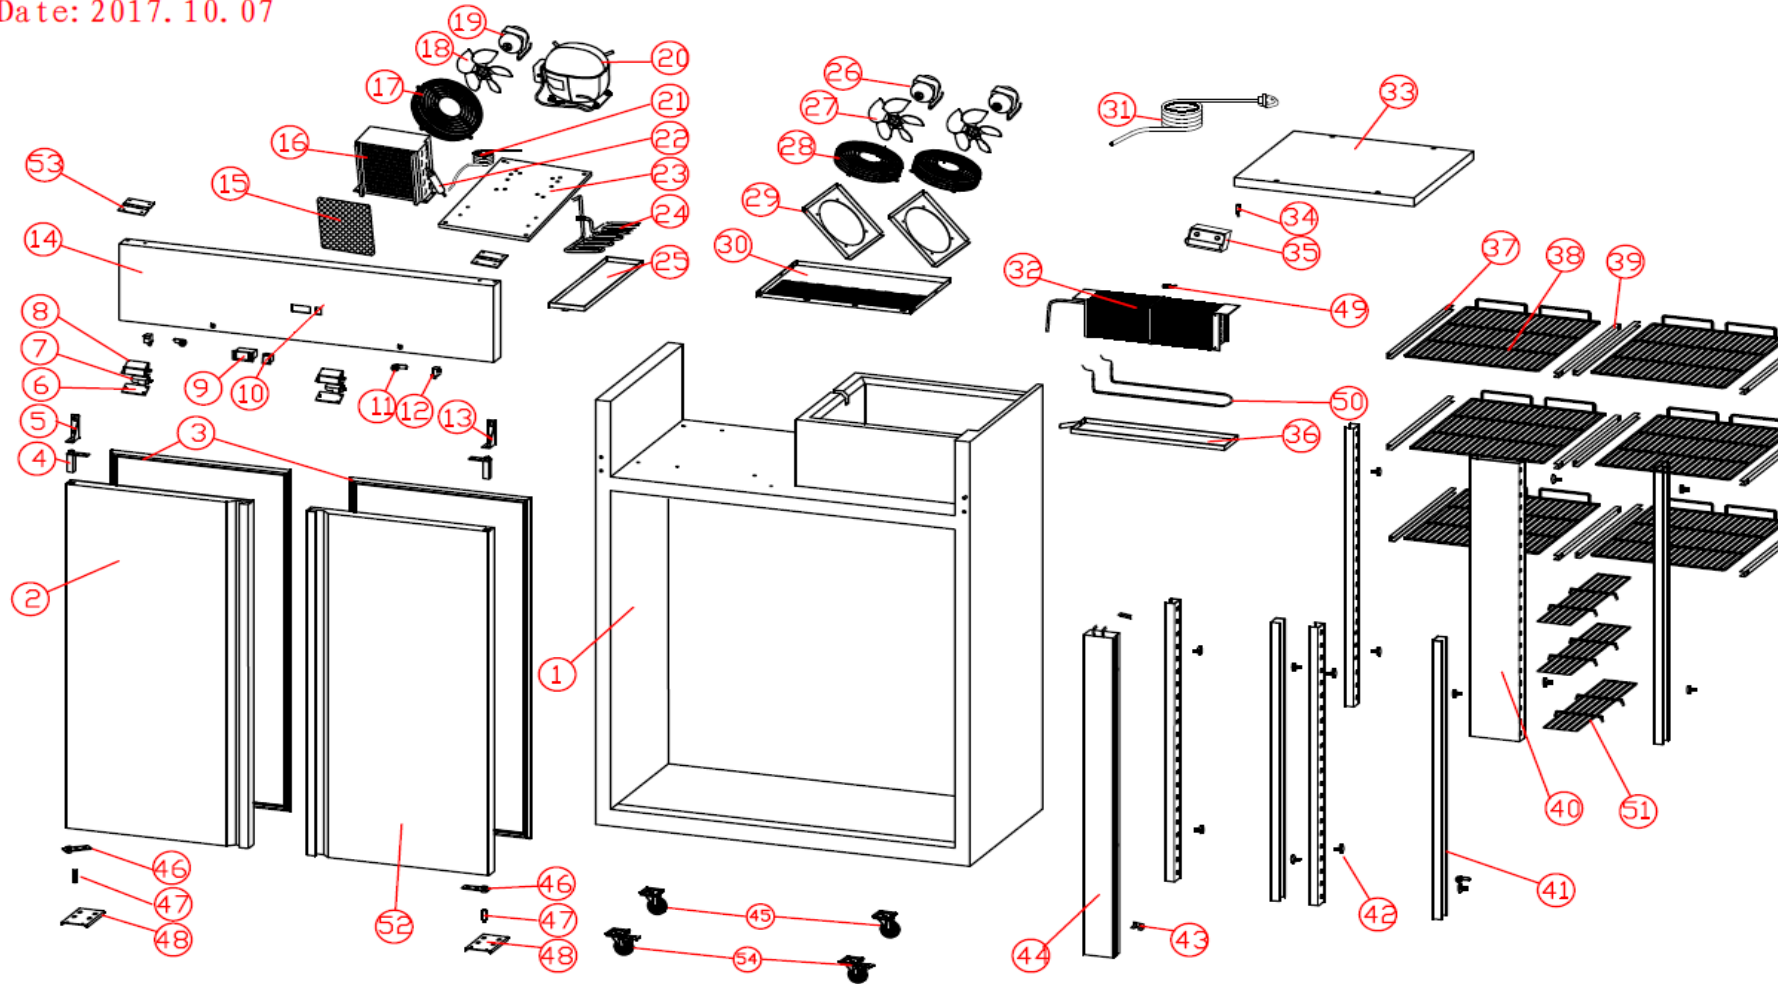

Onderdelenlijst 7950.5020

POS:	Art.No.:	Omschrijving:	Aantal:
1		cabinet	1
2	9338.3800	door(left)	1
3	9338.3345	door gasket	2
4	9338.3075	spring hinge	2
5		left upper hinge	1
6		light cover	2
7	9338.3565	LED light	2
8		light box	2
9	9338.3550	controller	1
10	9338.3575	power switch	1
11	9338.3115	door lock	2
12	9338.3570	light/fan switch	2
13		right upper hinge	1
14		panel	1
15	9338.3255	cond. filter net	1
16	9338.3465	condenser	1
17	9338.3595	cond.fan cover	1
18	9338.3595	cond. Fan blade	1
19	9338.3610	cond. Fan motor	1
20	9338.3430	compressor	1
21	9338.3185	capillary	1
22	9338.3370	dryer filter	1
23		cooling unit board	1
24		high pressure pipe	1
25	9338.3810	outer drain pan	1
26	9338.3620	eva. fan	2
27		eva. fan blade	2
28	9338.3040	eva. fan cover	2
29		motor board	2
30		fan plate	1
31	9338.3530	power cord	1
32	9338.3505	evaporator	1
33		top cover	1
34	9338.3525	sensor	1
35		sensor clip	1
36	9338.3805	inner drain pan	1
37		left shelf guide	6
38	9338.3020	shelf	6
39		right shelf guide	6
40		back middle shelf holder	1
41		shelf holder	6
42		shelf holder screw	16
43		middle beam connect	2
44		middle beam	1
45	9338.3085	wheel	2
46	9338.3280	door axis sleeve	2
47		hinge axis	2

Onderdelenlijst 7950.5020

POS:	Art.No.:	Omschrijving:	Aantal:
48		right bottom hinge	2
49	9338.3520	eva. sensor	1
50	9338.3560	defrost heater	1
51	9338.3030	middle shelf	3
52	9338.3745	door(right)	1
53		panel connect	2
54	9338.3090	wheel(with lock)	2