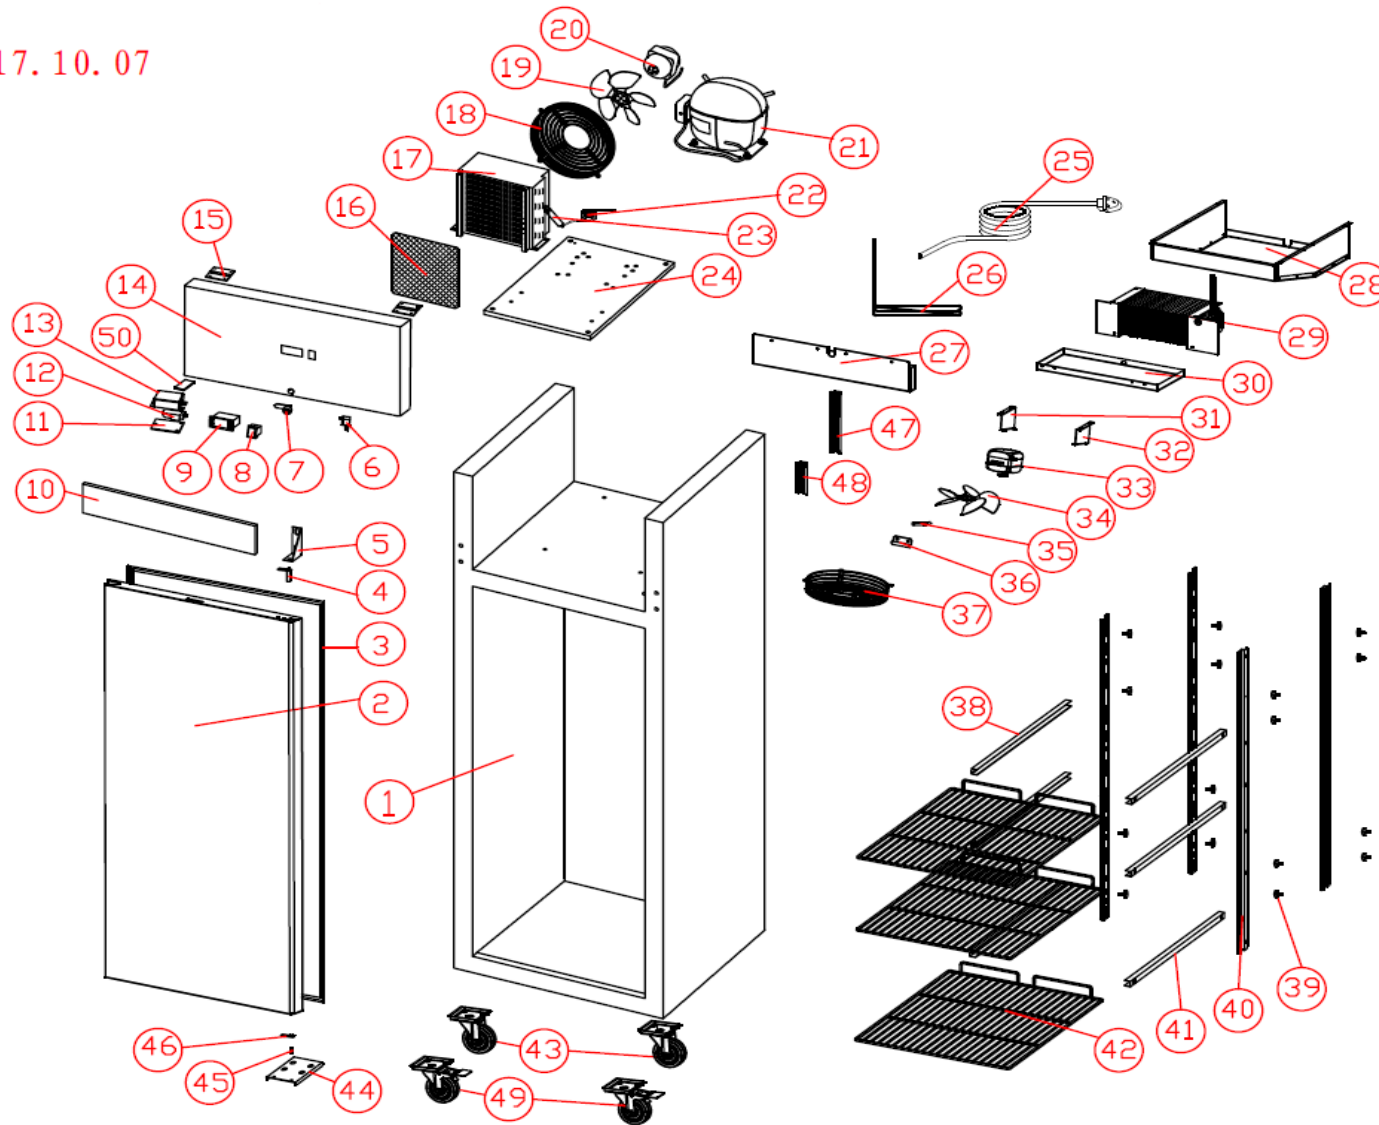

Onderdelenlijst 7950.5025

POS:	Art.No.:	Omschrijving:	Aantal:
1		cabinet	1
2	9338.3750	door	1
3	9338.3335	door gasket	1
4	9338.3075	spring hinge	1
5		right upper hinge	1
6	9338.3570	light/fan switch	1
7	9338.3115	door lock	1
8	9338.3575	power switch	1
9	9338.3545	controller	1
10		inside wind shield	1
11		light cover	1
12	9338.3565	LED light	1
13		light box	1
14		panel	1
15		panel connect	2
16	9338.3245	filter net	1
17	9338.3455	condenser	1
18	9338.3585	cond.fan cover	1
19		cond. Fan blade	1
20	9338.3615	cond. Fan motor	1
21	9338.3425	compressor	1
22	9338.3185	capillary	1
23	9338.3370	dryer filter	1
24		cooling unit board	1
25	9338.3530	power cord	1
26		high pressure pipe	1
27		outer drain pan	1
28		fan plate combination	1
29	9338.3495	evaporator	1
30	9338.3895	inner drain pan	1
31		left fan support	1
32		right fan support	1
33	9338.3625	eva. Fan motor	1
34		eva. Fan blade	1
35	9338.3525	sensor	1
36		sensor clip	1
37	9338.3045	eva. fan cover	1
38		left shelf guide	3
39	9338.3000	M5 bolt	16
40		shelf holder	4
41		right shelf guide	3
42	9338.3035	shelf	3
43	9338.3085	wheel	2
44		right bottom hinge	1
45		hinge axis	1
46	9338.3280	door axis sleeve	1
47		pipe protection cover	1

Onderdelenlijst 7950.5025

POS:	Art.No.:	Omschrijving:	Aantal:
48		outside wind shield	1
49	9338.3090	wheel(with lock)	2
50		Upper Hinge Cover	1