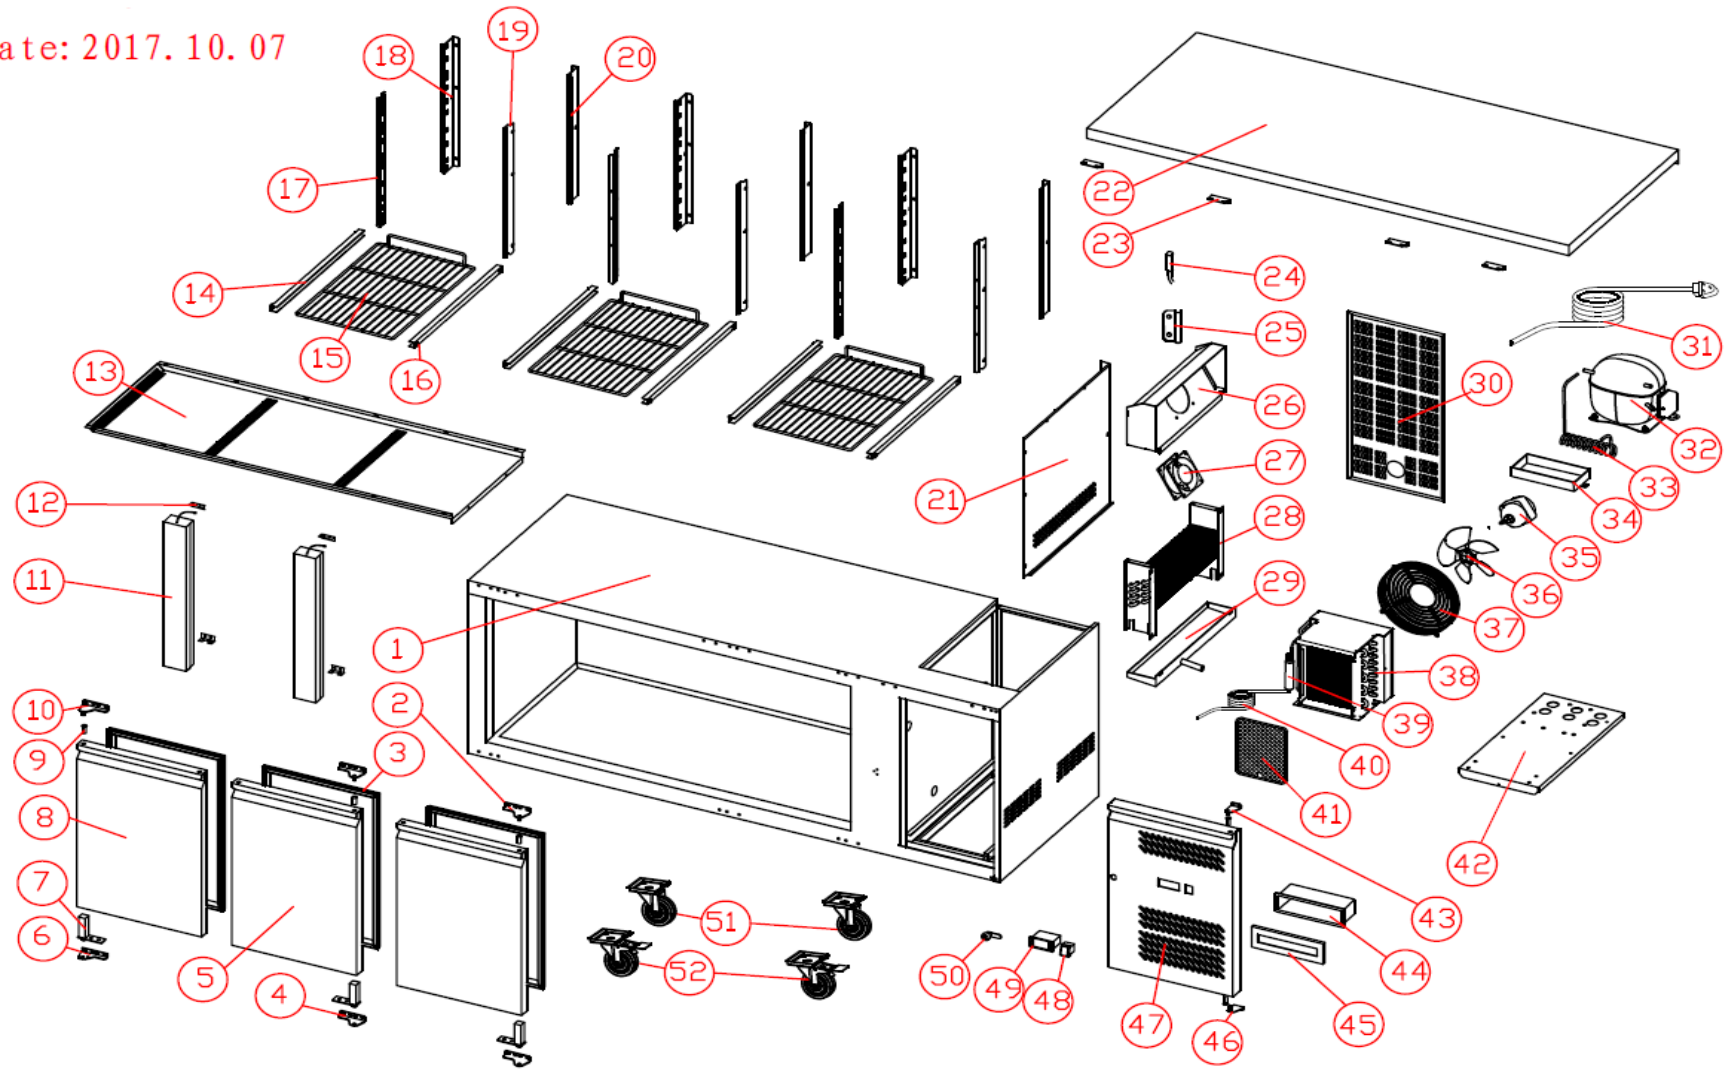

# ecofrost

**7950.5040**

Onderdelen informatie

Erzatzteil information

Spare part information

Information de pièces

## Onderdelenlijst 7950.5040

POS:	Art.No.:	Omschrijving:	Aantal:
1		cabinet	1
2		right upper hinge	2
3	9338.3350	door gasket	3
4		right bottom hinge	2
5	9338.3755	door(right )	2
6		left bottom hinge	1
7	9338.3080	spring hinge	3
8	9338.3780	door(left )	1
9	9338.3275	door axis sleeve	5
10		left upper hinge	1
11		middle beam	2
12		middle beam connect	4
13		air guide board	1
14		left shelf guide	3
15	9338.3025	shelf	#####
16		right shelf guide	3
17		beam hang strip(left)	3
18		rear hang strip(left)	3
19		beam hang strip(right)	3
20		rear hang strip(right)	3
21		fan cover	1
22		counter top	1
23		top fixing plate	4
24	9338.3515	probe	1
25		probe cover	1
26		eva. Fan cover	1
27	9338.3540	eva. Fan	1
28	9338.3475	evaporator	1
29	9338.3220	evapotaror drain pan	1
30		back cover	1
31	9338.3530	power cord	1
32	9338.3425	compressor	1
33		high pressure pipe	1
34	9338.3225	outer drain pan	1
35	9338.3615	cond. Fan motor	1
36		cond. Fan blade	1
37	9338.3585	cond.fan cover	1
38	9338.3450	condenser	1
39	9338.3370	dryer filter	1
40	9338.3185	capillary	1
41	9338.3260	dryer filter	1
42		cooling unit board	1
43		control panel upper hinge	1
44		plastic water-proof box	1
45		plastic water-proof box cover	1
46		control paner bottom hinge	1
47		panel	1

## Onderdelenlijst 7950.5040

<b>POS:</b>	<b>Art.No.:</b>	<b>Omschrijving:</b>	<b>Aantal:</b>
48	9338.3575	power switch	1
49	9338.3545	controller	1
50	9338.3115	door lock	1
51	9338.3085	wheel	2
52	9338.3090	wheel(with lock)	2