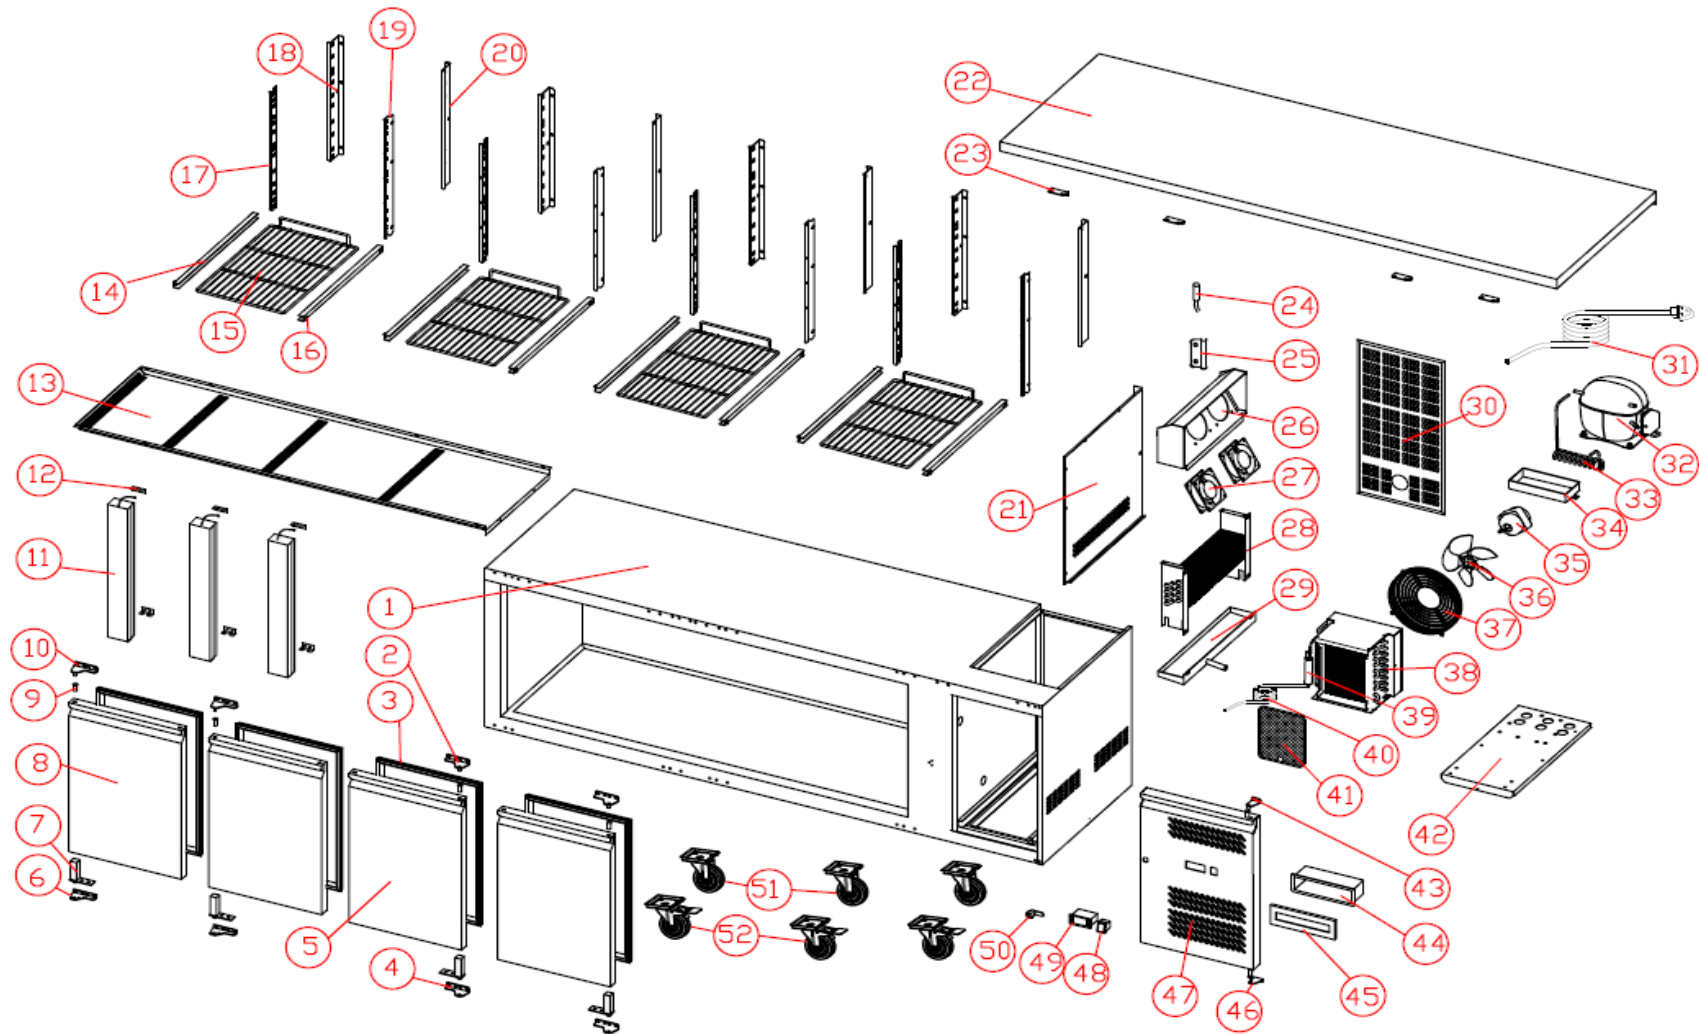

ecofrost

7950.5045

R290

Onderdelen informatie

Erzatzteil information

Spare part information

Information de pièces

POS:	Art.No.:	Omschrijving:	Aantal:
1		cabinet	1
2	9338.3905	right upper hinge	2
3	9338.3350	door gasket	4
4	9338.3910	right bottom hinge	2
5	9338.3755	door(right)	2
6	9338.3920	left bottom hinge	2
7	9338.3080	spring hinge	4
8	9338.3780	door(left)	2
9	9338.3275	door axis sleeve	6
10	9338.3915	left upper hinge	2
11		middle beam	3
12		middle beam connect	6
13		air guide board	1
14		left shelf guide	4
15	9338.3025	shelf	4
16		right shelf guide	4
17		beam hang strip(left)	4
18		rear hang strip(left)	4
19		beam hang strip(right)	4
20		rear hang strip(right)	4
21		fan cover	1
22		counter top	1
23		top fixing plate	4
24	9338.3515	probe	1
25		probe cover	1
26		eva. Fan cover	1
27	9338.3540	eva. Fan	2
28	9338.3475	evaporator	1
29	9338.3220	evapotaror drain pan	1
30		back cover	1
31	9338.3530	power cord	1
32	9338.3415	compressor	1
33	9338.3960	high pressure pipe	1
34	9338.3225	outer drain pan	1
35	9338.3270	cond. Fan motor	1
36	9338.3215	cond. Fan blade	1
37	9338.3585	cond.fan cover	1
38	9338.3450	condenser	1
39	9338.3370	dryer filter	1
40	9338.3185	capillary	1
41	9338.3260	dryer filter	1
42		cooling unit board	1
43	9338.3925	control panel upper hinge	1

POS:	Art.No.:	Omschrijving:	Aantal:
44	9338.3930	plastic water-proof box	1
45	9338.3935	plastic water-proof box cover	1
46	9338.3940	control paner bottom hinge	1
47		panel	1
48	9344.0105	power switch	1
49	9338.3545	controller	1