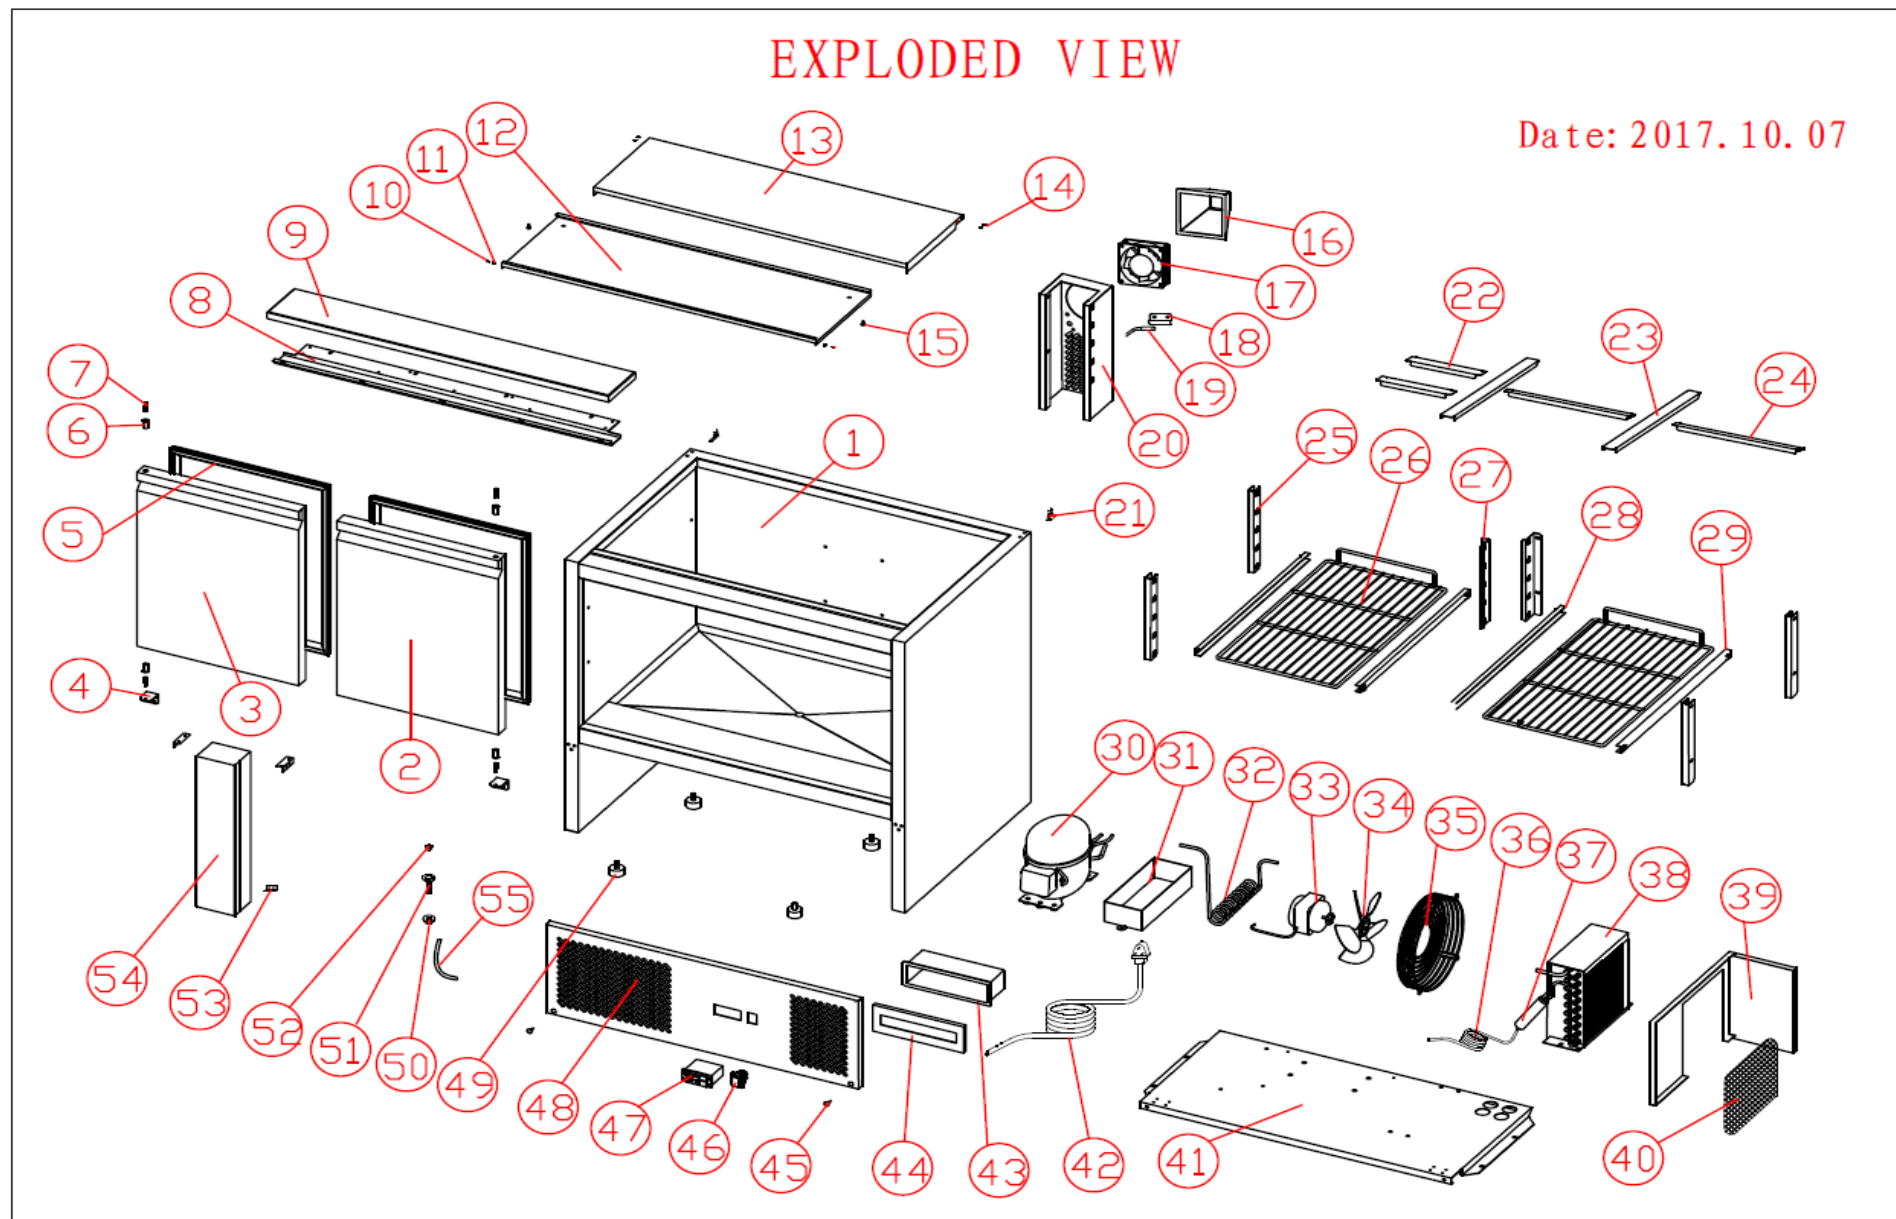

## Onderdelenlijst 7950.5050

POS:	Art.No.:	Omschrijving:	Aantal:
1		cabinet	1
2	9338.3820	door(right )	1
3	9338.3760	door(left )	1
4		bottom hinge	2
5	9338.3355	door gasket	2
6	9338.3275	door axis sleeve	4
7		hinge axis	4
8		upper hinge	1
9	9338.3230	cutting board	1
10		roller draft	2
11	9338.3240	roller	2
12		flexible cover	1
13		fixed cover	1
14		cover axis	4
15		small plastic button	2
16		air guide cover	1
17	9338.3540	eva. Fan	1
18		probe cover	1
19	9338.3515	probe	1
20		fan base	1
21		hinge axis base	2
22		short cachepot	2
23		long cachepot	2
24		midium cachepot	2
25		beam hang strip	4
26	9338.3015	shelf	2
27		rear hang strip	2
28		left shelf guide	2
29		right shelf guide	2
30	9338.3435	compressor	1
31	9338.3225	outer drain pan	1
32		high pressure pipe	1
33	9338.3605	cond. Fan motor	1
34		cond. Fan blade	1
35	9338.3580	cond.fan cover	1
36	9338.3190	capillary	1
37	9338.3370	dryer filter	1
38	9338.3445	condenser	1
39		wind cover	1
40	9338.3265	dryer filter	1
41		cooling unit board	1
42	9338.3530	power cord	1
43		plastic water-proof box	1
44		plastic water-proof box cover	1
45		large plastic button	2
46	9338.3575	power switch	1
47	9338.3545	controller	1

## Onderdelenlijst 7950.5050

POS:	Art.No.:	Omschrijving:	Aantal:
48		panel	1
49	9338.3110	feet	4
50		drain-pipe but	1
51	9338.3205	drain-pipe	1
52		water plug	1
53		middle beam connect	3
54		middle beam	1
55		PVC drain-pipe	1