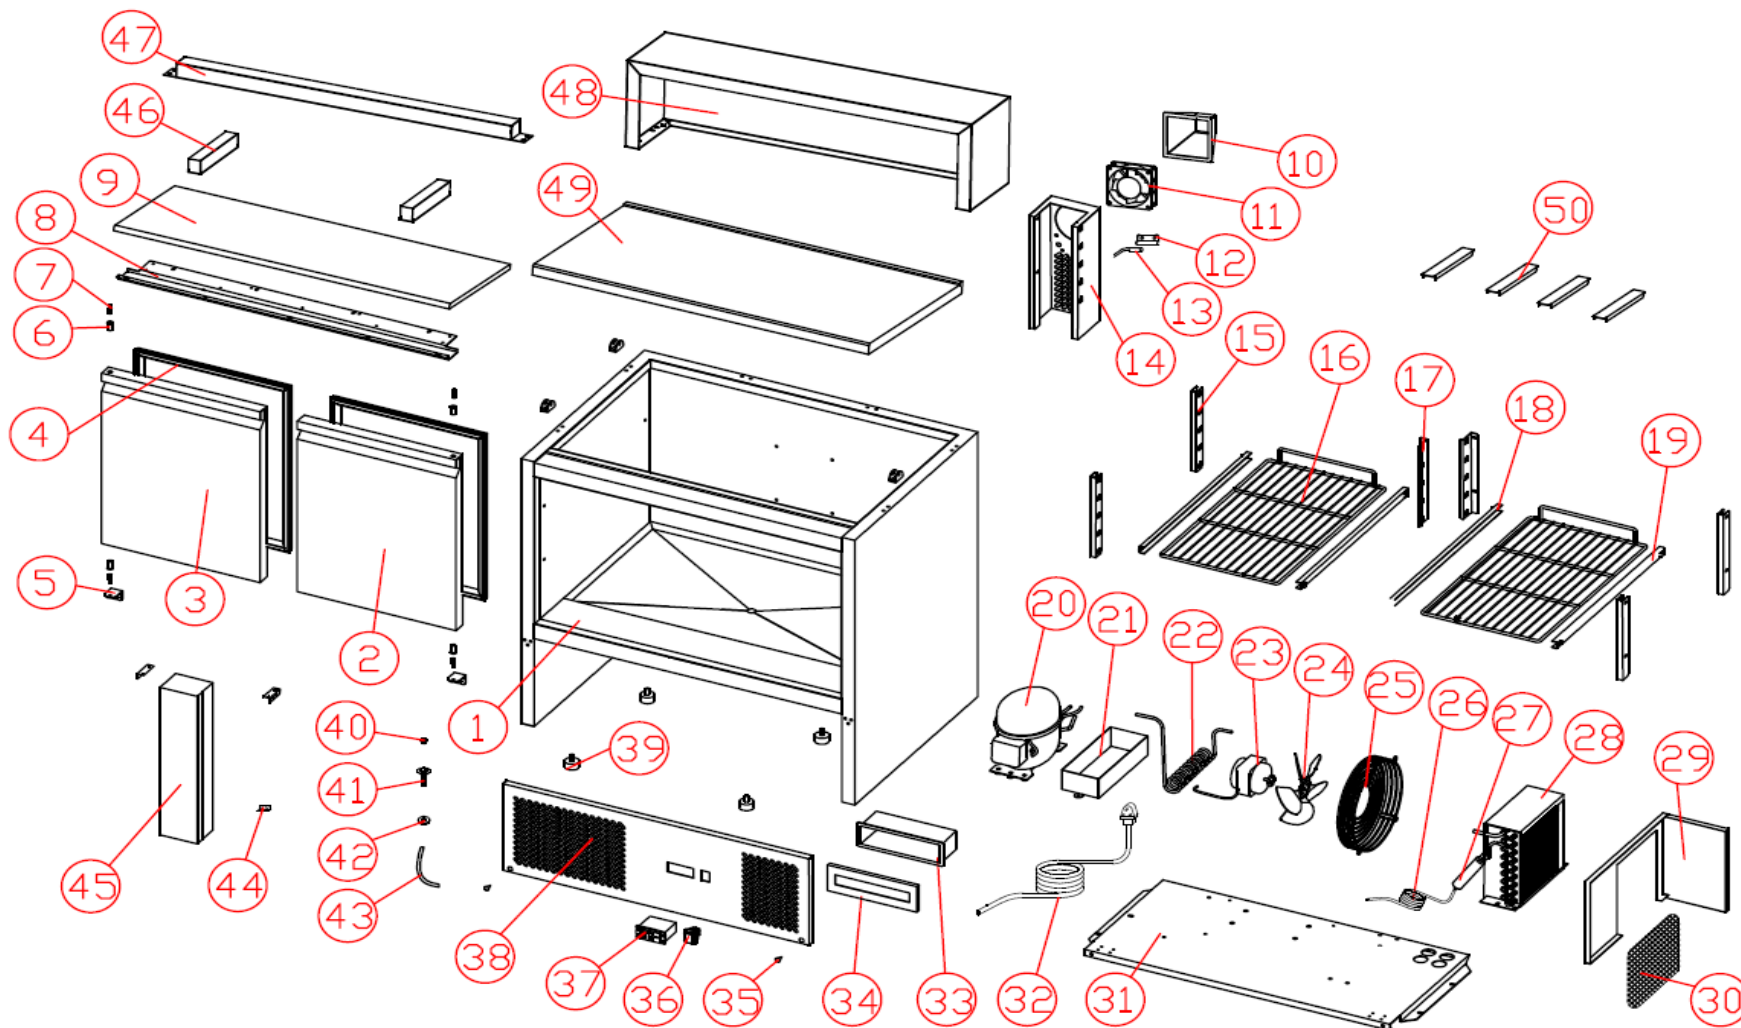

ecofrost

7950.5090

Onderdelen informatie

Erzatzteil information

Spare part information

Information de pièces

EXPLODED VIEW

Date: 2017. 10. 07

Onderdelenlijst 7950.5090

POS:	Art.No.:	Omschrijving:	Aantal:
1		cabinet	1
2	9338.3820	door(right)	1
3	9338.3760	door(left)	1
4	9338.3355	door gasket	2
5		bottom hinge	2
6	9338.3275	door axis sleeve	4
7		hinge axis	4
8		upper hinge	1
9		top insulation box	1
10		air guide cover	1
11	9338.3540	eva. Fan	1
12		probe cover	1
13	9338.3515	probe	1
14		fan base	1
15		beam hang strip	4
16	9338.3015	shelf	2
17		rear hang strip	2
18		left shelf guide	2
19		right shelf guide	2
20	9338.3435	compressor	1
21	9338.3225	outer drain pan	1
22		high pressure pipe	1
23	9338.3605	cond. Fan motor	1
24		cond. Fan blade	1
25	9338.3580	cond.fan cover	1
26	9338.3190	capillary	1
27	9338.3370	dryer filter	1
28	9338.3445	condenser	1
29		wind cover	1
30	9338.3265	dryer filter	1
31		cooling unit board	1
32	9338.3530	power cord	1
33		plastic water-proof box	1
34		plastic water-proof box cover	1
35		large plastic button	2
36	9338.3575	power switch	1
37	9338.3545	controller	1
38		panel	1
39	9338.3110	feet	4
40		water plug	1
41	9338.3205	drain-pipe	1
42		drain-pipe but	1
43		PVC drain-pipe	1
44		middle beam connect	3
45		middle beam	1
46		left & right cachepot	2
47		rear cachepot	1

Onderdelenlijst 7950.5090

POS:	Art.No.:	Omschrijving:	Aantal:
48		top cover	1
49	9338.3635	stone	1
50		cachepot	4