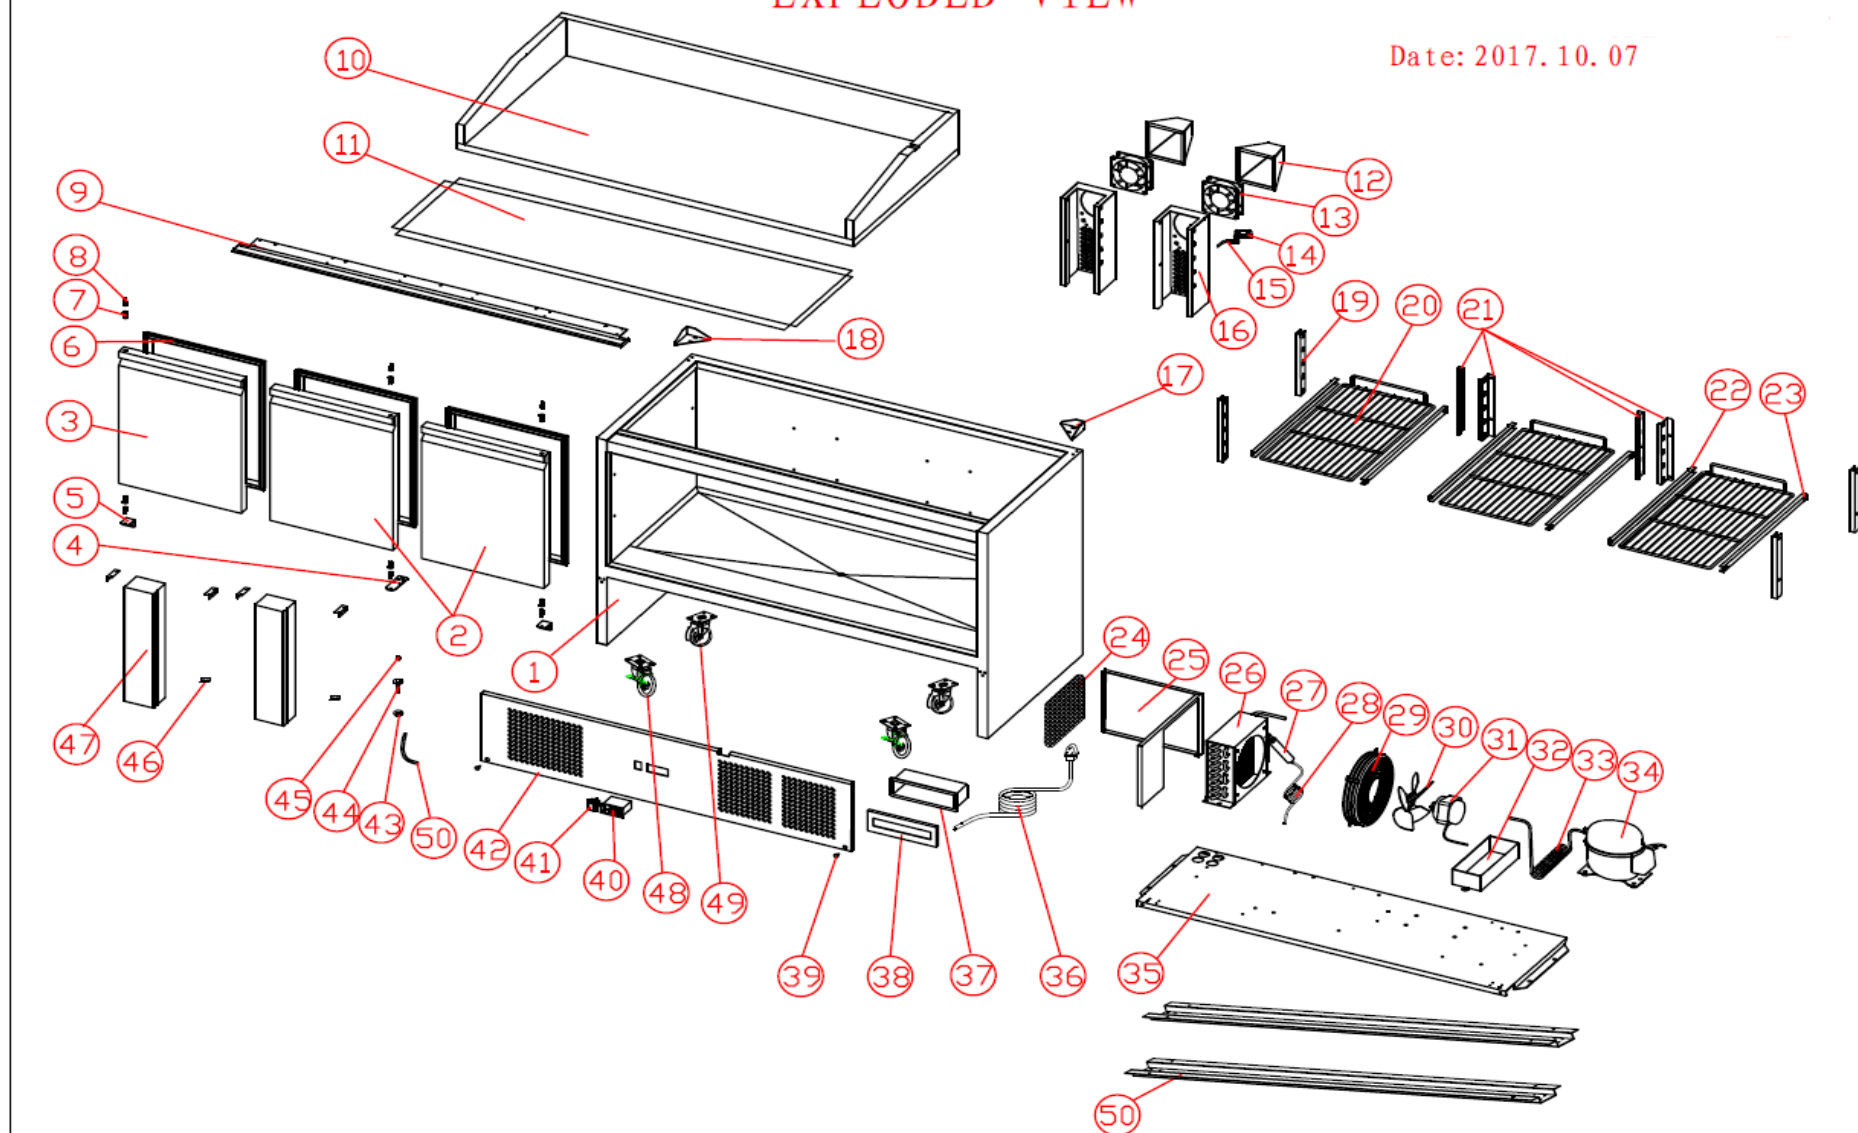

# ecofrost

**7950.5100**

Onderdelen informatie

Erzatzteil information

Spare part information

Information de pièces

## Onderdelenlijst 7950.5100

POS:	Art.No.:	Omschrijving:	Aantal:
1		cabinet	1
2	9338.3820	door(right )	2
3	9338.3760	door(left )	1
4		bottom middle hinge	1
5		bottom hinge	2
6	9338.3355	door gasket	3
7	9338.3275	door axis sleeve	6
8		hinge axis	6
9		upper hinge	1
10	9338.3645	marble	1
11		thermal insulation box	1
12		air guide cover	2
13	9338.3540	eva. Fan	2
14		probe cover	1
15	9338.3515	probe	1
16		fan base	2
17		marble fixed (right)	1
18		marble fixed (left)	1
19		beam hang strip	4
20	9338.3015	shelf	3
21		rear hang strip	4
22		left shelf guide	3
23		right shelf guide	3
24	9338.3245	dryer filter	1
25		wind cover	1
26	9338.3455	condenser	1
27	9338.3370	dryer filter	1
28	9338.3190	capillary	1
29	9338.3585	cond.fan cover	1
30		cond. Fan blade	1
31	9338.3615	cond. Fan motor	1
32	9338.3225	outer drain pan	1
33		high pressure pipe	1
34	9338.3415	compressor	1
35		cooling unit board	1
36	9338.3530	power cord	1
37		plastic water-proof box	1
38		plastic water-proof box cover	1
39		large plastic button	2
40	9338.3545	controller	1
41	9338.3575	power switch	1
42		panel	1
43		drain-pipe but	1
44	9338.3205	drain-pipe	1
45		water plug	2
46		middle beam connect	1
47		middle beam	2

## Onderdelenlijst 7950.5100

<b>POS:</b>	<b>Art.No.:</b>	<b>Omschrijving:</b>	<b>Aantal:</b>
48	9338.3100	castor(with brake)	2
49	9338.3095	castor	2
50		castor mounting plate	2
51		PVC drain-pipe	1