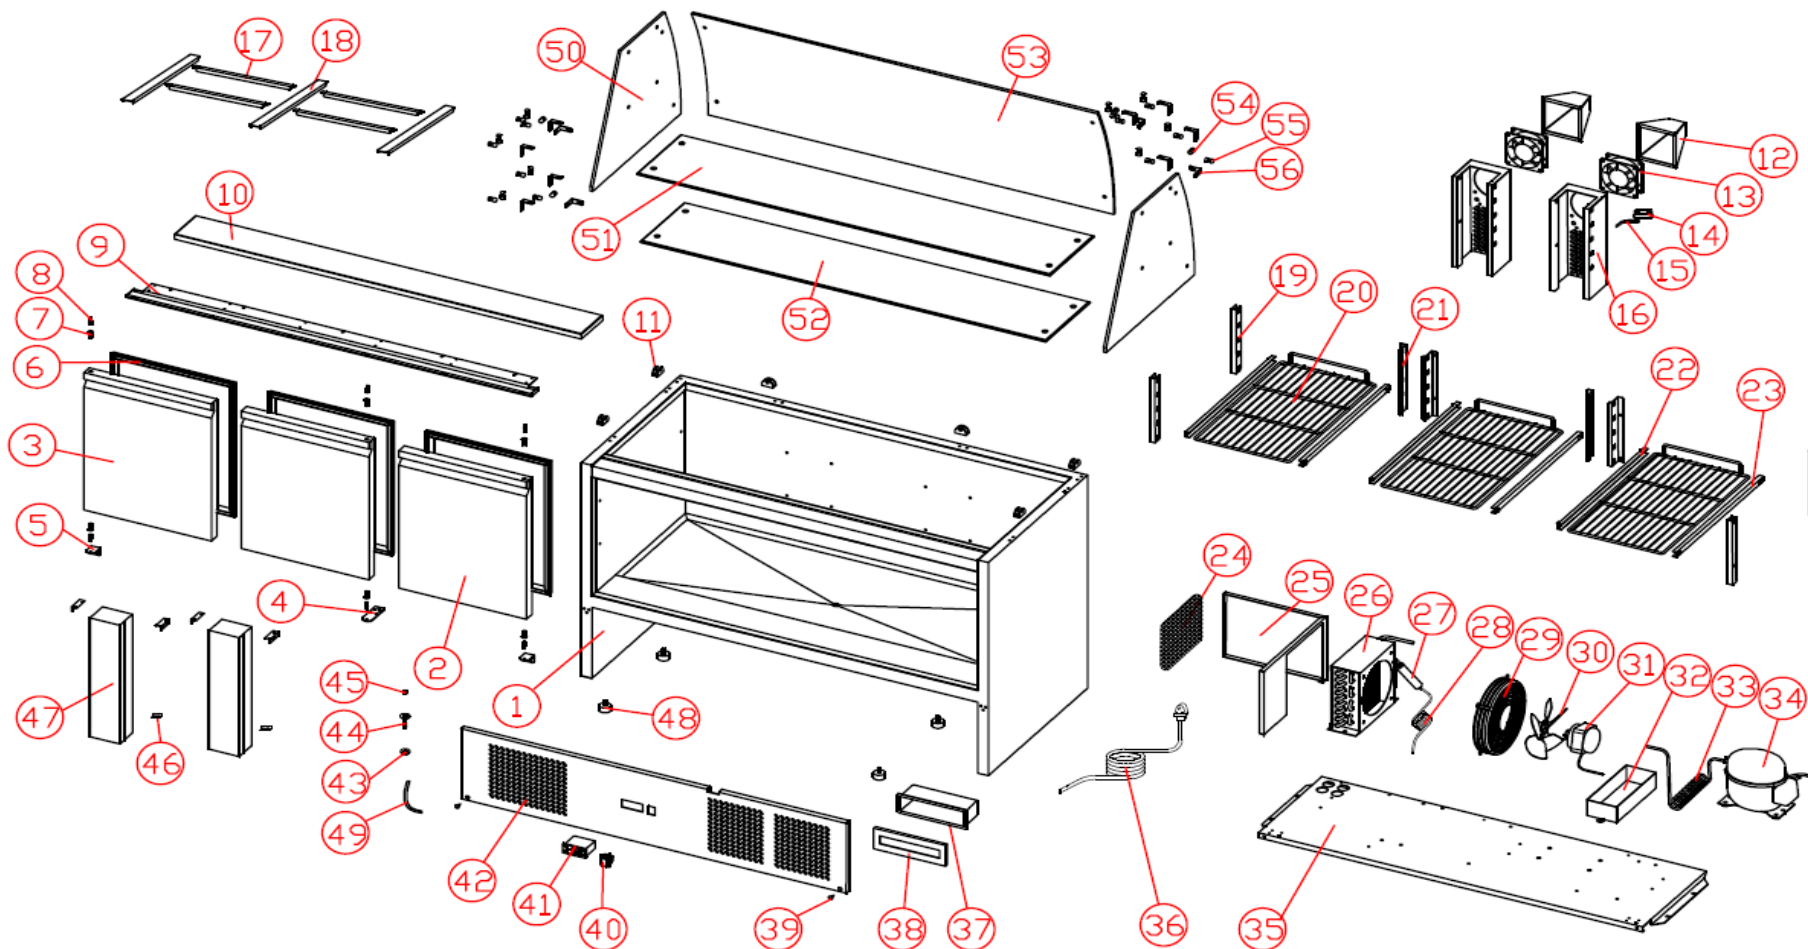

ecofrost

7950.5110

Onderdelen informatie

Erzatzteil information

Spare part information

Information de pièces

EXPLODED VIEW

Date: 2017. 10. 07

Onderdelenlijst 7950.5110

POS:	Art.No.:	Omschrijving:	Aantal:
1		cabinet	1
2	CS9338.3820	door(right)	2
3	CS9338.3760	door(left)	1
4	CS9338.3970	bottom middle hinge	1
5	CS9338.3975	bottom hinge	2
6	CS9338.3355	door gasket	3
7	CS9338.3275	door axis sleeve	6
8	CS9338.3900	hinge axis	6
9		upper hinge	1
10	CS9338.3235	cutting board	1
11	CS9338.3055	glass fixed (with screw)	6
12	CS9338.3825	air guide cover	2
13	CS9338.3540	eva. Fan	2
14		probe cover	1
15	CS9338.3515	probe	1
16		fan base	2
17		midium cachepot	4
18		long cachepot	3
19		beam hang strip	4
20	CS9338.3015	shelf	3
21		rear hang strip	4
22		left shelf guide	3
23		right shelf guide	3
24	CS9338.3245	dryer filter	1
25		wind cover	1
26	CS9338.3455	condenser	1
27	CS9338.3370	dryer filter	1
28	CS9338.3190	capillary	1
29	CS9338.3585	cond.fan cover	1
30	CS9338.3215	cond. Fan blade	1
31	CS9338.3615	cond. Fan motor	1
32	CS9338.3225	outer drain pan	1
33	CS9338.3960	high pressure pipe	1
34	CS9338.1676	compressor	1
35		cooling unit board	1
36	CS9338.3530	power cord	1
37	CS9338.3930	plastic water-proof box	1
38	CS9338.3935	plastic water-proof box cover	1
39		large plastic button	2
40	CS9344.0105	power switch	1
41	CS9338.3545	controller	1
42		panel	1
43	CS9338.3205	drain-pipe but	1
44	CS9338.3205	drain-pipe	1
45	CS9338.3205	water plug	1
46		middle beam connect	6
47		middle beam	2

Onderdelenlijst 7950.5110

POS:	Art.No.:	Omschrijving:	Aantal:
48	CS9338.3110	feet	4
49	CS9338.3965	PVC drain-pipe	1
50	CS9338.3120	side glass	2
51	CS9338.3130	top glass	1
52	CS9338.3150	middle glass	1
53	CS9338.3140	rear glass	1
54	CS9338.3980	rubber sleeve	24
55	CS9338.3050	glass connect screw and nut	24
56	CS9338.3985	glass connect	12