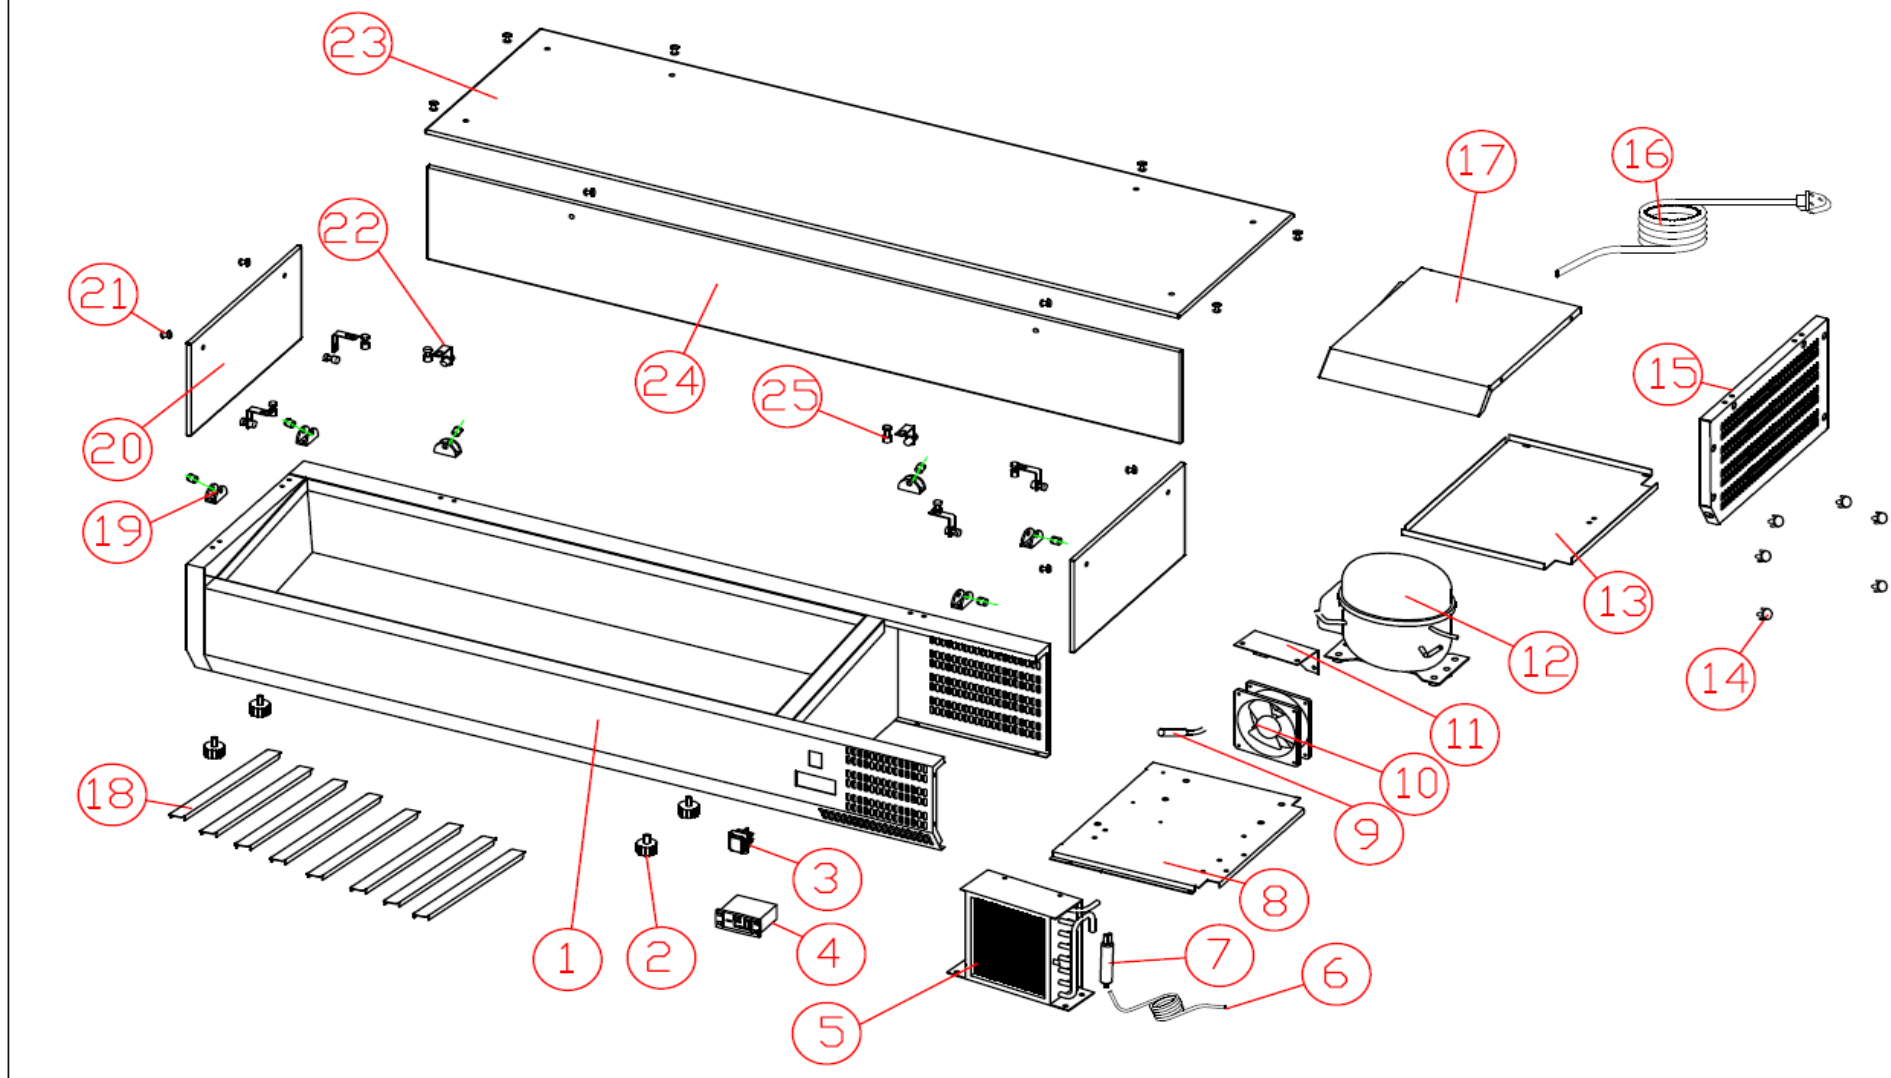

# ecofrost

**7950.5133**

Onderdelen informatie

Erzatzteil information

Spare part information

Information de pièces

## Onderdelenlijst 7950.5133

| POS: | Art.No.:  | Omschrijving:                     | Aantal: |
|------|-----------|-----------------------------------|---------|
| 1    |           | cabinet                           | 1       |
| 2    | 9338.3105 | feet                              | 4       |
| 3    | 9338.3575 | power switch                      | 1       |
| 4    | 9338.3545 | controller                        | 1       |
| 5    | 9338.3440 | condenser                         | 1       |
| 6    | 9338.3180 | capillary                         | 1       |
| 7    | 9338.3365 | dryer filter                      | 1       |
| 8    |           | cooling unit board                | 1       |
| 9    | 9338.3515 | probe                             | 1       |
| 10   | 9338.3540 | cond. Fan                         | 1       |
| 11   |           | cond. Fan connect metal sheet     | 1       |
| 12   | 9338.3405 | compressor                        | 1       |
| 13   |           | support board for compressor unit | 1       |
| 14   |           | large plastic button              | 6       |
| 15   |           | right side cover                  | 1       |
| 16   | 9338.3535 | power cord                        | 1       |
| 17   |           | top cover                         | 1       |
| 18   |           | cachepot                          | 8       |
| 19   | 9338.3055 | glass fixed (with screw)          | 6       |
| 20   | 9338.3175 | side glass                        | 2       |
| 21   |           | rubber sleeve                     | 12      |
| 22   |           | glass connect                     | 6       |
| 23   |           | top glass                         | 1       |
| 24   |           | rear glass                        | 1       |
| 25   | 9338.3050 | glass connect screw and nut       | 12      |