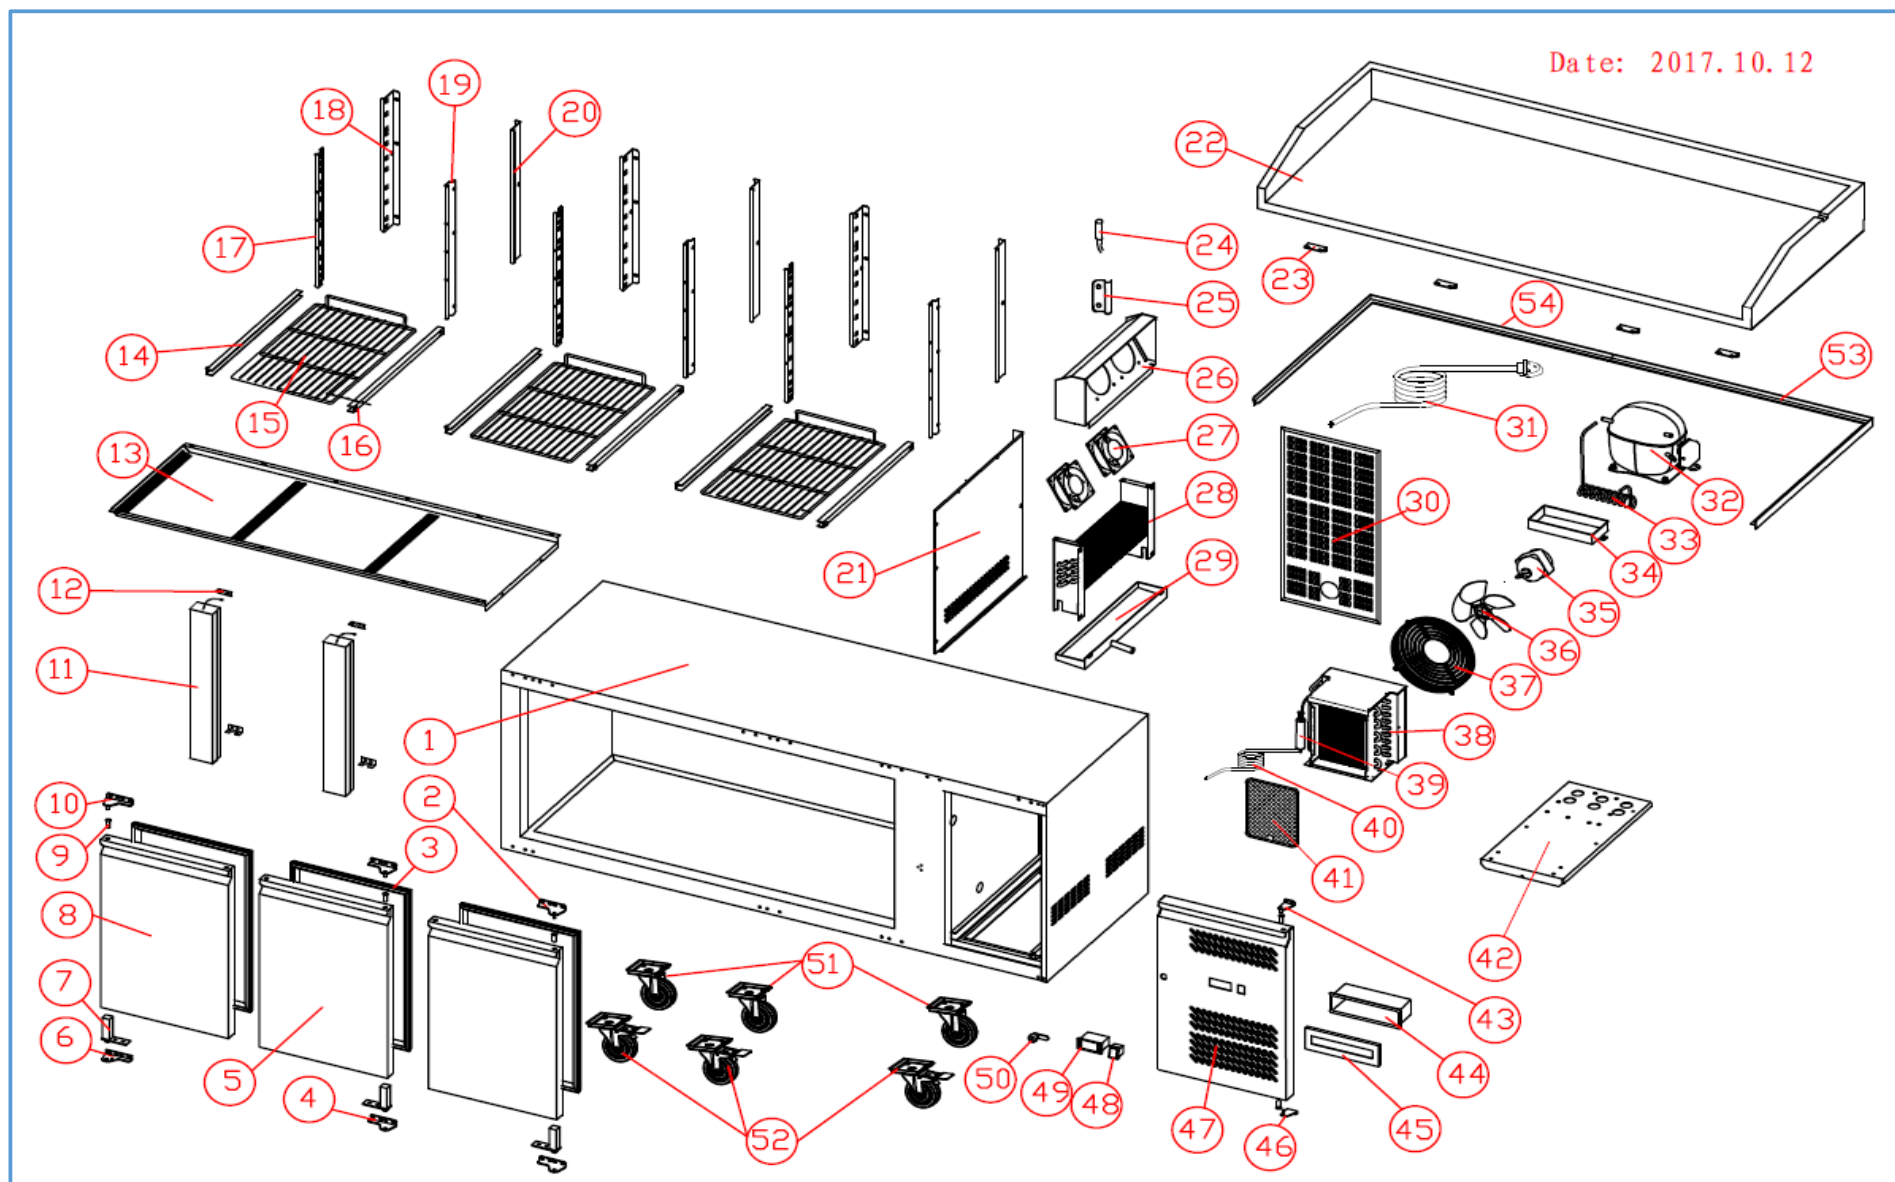

Date: 2017. 10. 12

Onderdelenlijst 7950.5140

POS:	Art.No.:	Omschrijving:	Aantal:
1		cabinet	1
2	9338.3905	right upper hinge	1
3	9338.3060	door gasket	2
4	9338.3910	right bottom hinge	1
5		door(right)	1
6	9338.3920	left bottom hinge	1
7	9338.3080	spring hinge	2
8		door(left)	1
9	9338.3275	door axis sleeve	4
10	9338.3915	left upper hinge	1
11		middle beam	2
12		middle beam connect	4
13		air guide board	1
14		left shelf guide	2
15		shelf	2
16		right shelf guide	2
17		beam hang strip(left)	2
18		rear hang strip(left)	2
19		beam hang strip(right)	2
20		rear hang strip(right)	2
21		fan cover	1
22		stone	1
23		top fixing plate	3
24	9338.3515	probe	1
25		probe cover	1
26		eva. Fan cover	1
27	9338.3540	eva. Fan	2
28	9338.3475	evaporator	1
29	9338.3220	evaporator drain pan	1
30		back cover	1
31	9338.3530	power cord	1
32	9338.3415	compressor	1
33	9338.3960	high pressure pipe	1
34	9338.3225	outer drain pan	1
35	9338.3615	cond. Fan motor	1
36		cond. Fan blade	1
37	9338.3585	cond.fan cover	1
38	9338.3450	condenser	1
39	9338.3460	dryer filter	1
40	9338.3190	capillary	1
41	9338.3260	dryer filter	1
42		cooling unit board	1
43	9338.3925	control panel upper hinge	1
44	9338.3930	plastic water-proof box	1
45	9338.3935	plastic water-proof box cover	1
46	9338.3940	control paner bottom hinge	1
47		panel	1