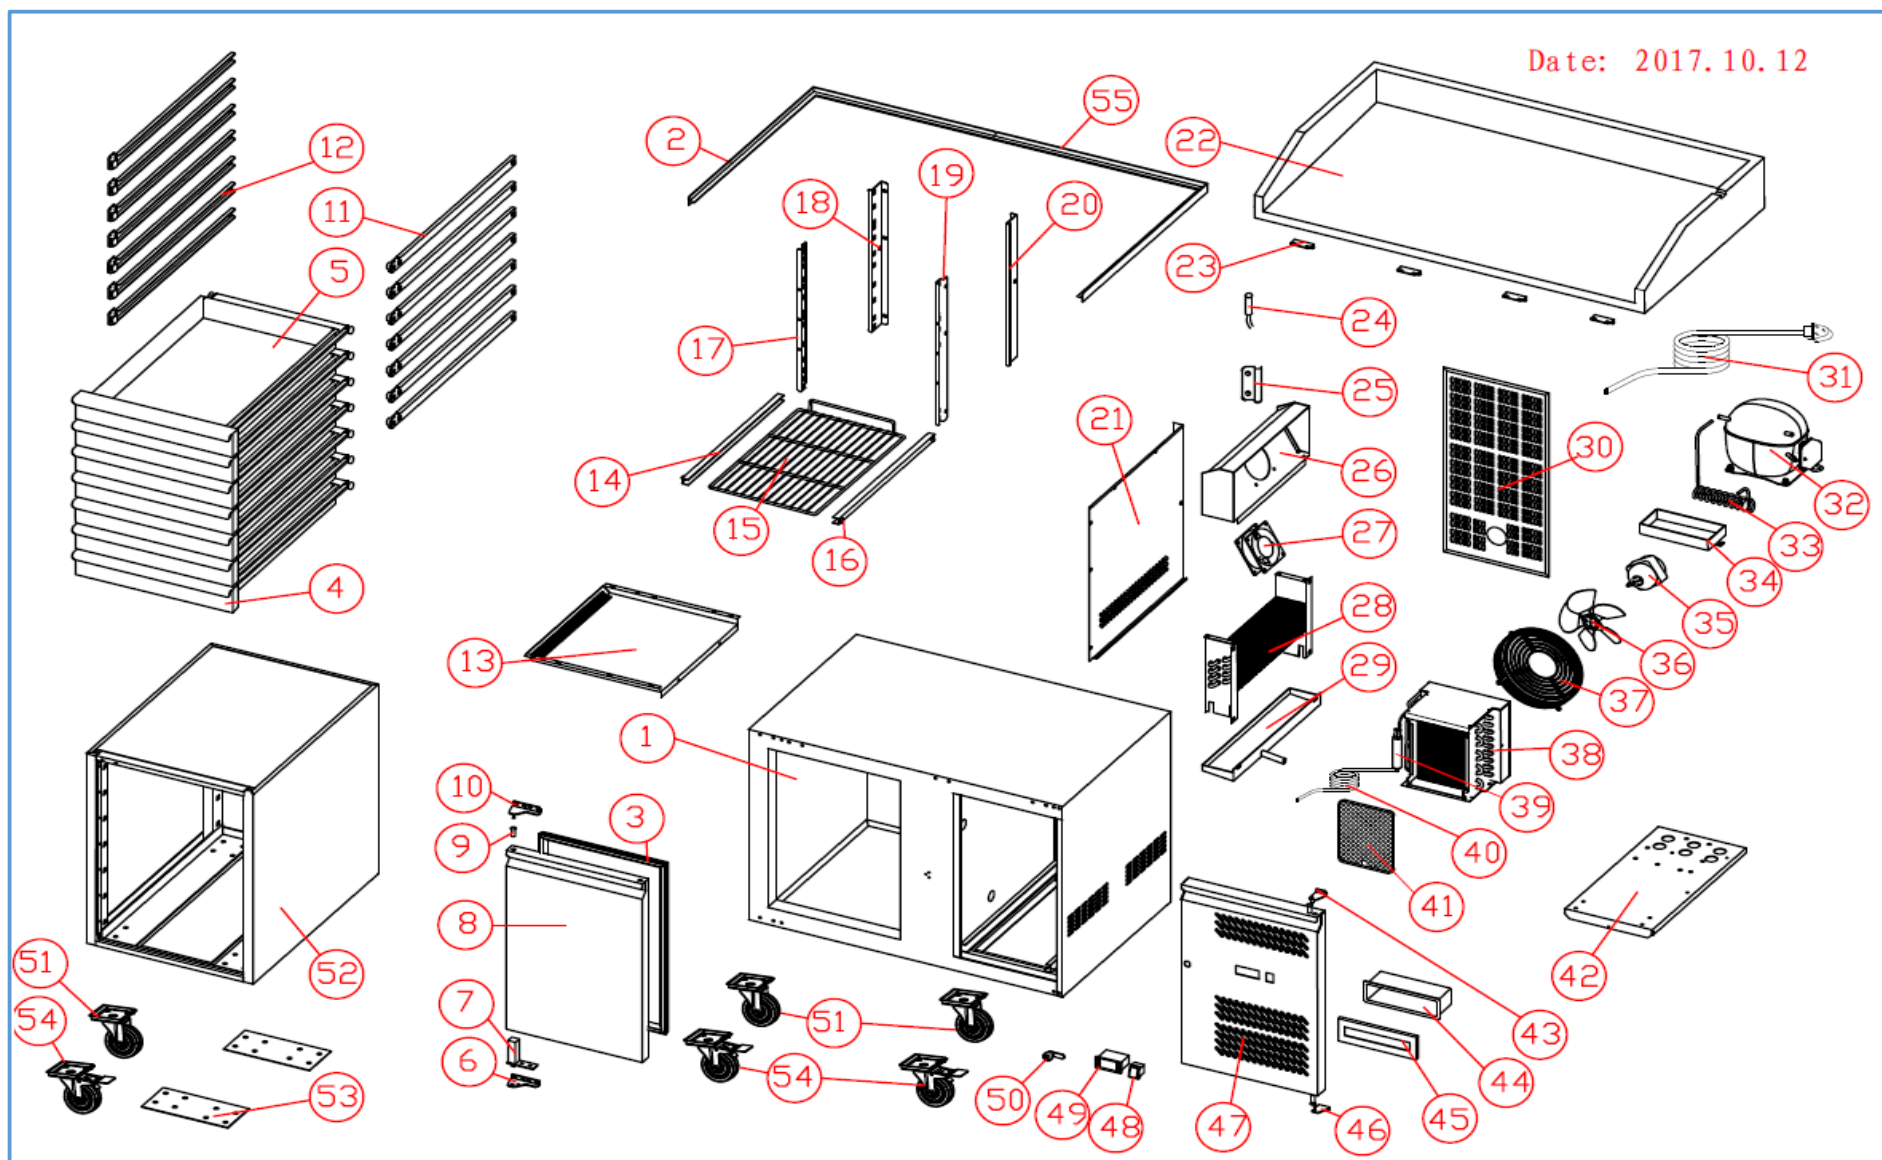

ecofrost

7950.5145

Onderdelen informatie

Erzatzteil information

Spare part information

Information de pièces

Date: 2017. 10. 12

Onderdelenlijst 7950.5145

POS:	Art.No.:	Omschrijving:	Aantal:
1		cabinet	1
2		stone enclosure (left)	1
3	9338.3060	door gasket	1
4		drawer door	7
5		drawer	7
6	9338.3920	left bottom hinge	1
7	9338.3080	spring hinge	1
8		door(left)	1
9	9338.3275	door axis sleeve	3
10	9338.3915	left upper hinge	1
11		box guide (right)	7
12		box guide (left)	7
13		air guide board	1
14		left shelf guide	1
15		shelf	1
16		right shelf guide	1
17		beam hang strip(left)	1
18		rear hang strip(left)	1
19		beam hang strip(right)	1
20		rear hang strip(right)	1
21		fan cover	1
22		stone	1
23		top fixing plate	4
24	9338.3515	probe	1
25		probe cover	1
26		eva. Fan cover	1
27	9338.3540	eva. Fan	1
28	9338.3475	evaporator	1
29	9338.3220	evaporator drain pan	1
30		back cover	1
31	9338.3530	power cord	1
32	9338.3425	compressor	1
33	9338.3960	high pressure pipe	1
34	9338.3225	outer drain pan	1
35	9338.3615	cond. Fan motor	1
36		cond. Fan blade	1
37	9338.3585	cond.fan cover	1
38	9338.3450	condenser	1
39	9338.3460	dryer filter	1
40	9338.3190	capillary	1
41	9338.3260	dryer filter	1
42		cooling unit board	1
43	9338.3925	control panel upper hinge	1
44	9338.3930	plastic water-proof box	1
45	9338.3935	plastic water-proof box cover	1
46	9338.3940	control paner bottom hinge	1
47		panel	1

Onderdelenlijst 7950.5145

POS:	Art.No.:	Omschrijving:	Aantal:
48	9344.0105	power switch	1
49	9338.3545	controller	1
50	9338.3115	door lock	1
51	9338.3085	wheel	3
52		box	1
53		feet connect	2
54	9338.3090	wheel(with lock)	3
55		metal frame(right)	1