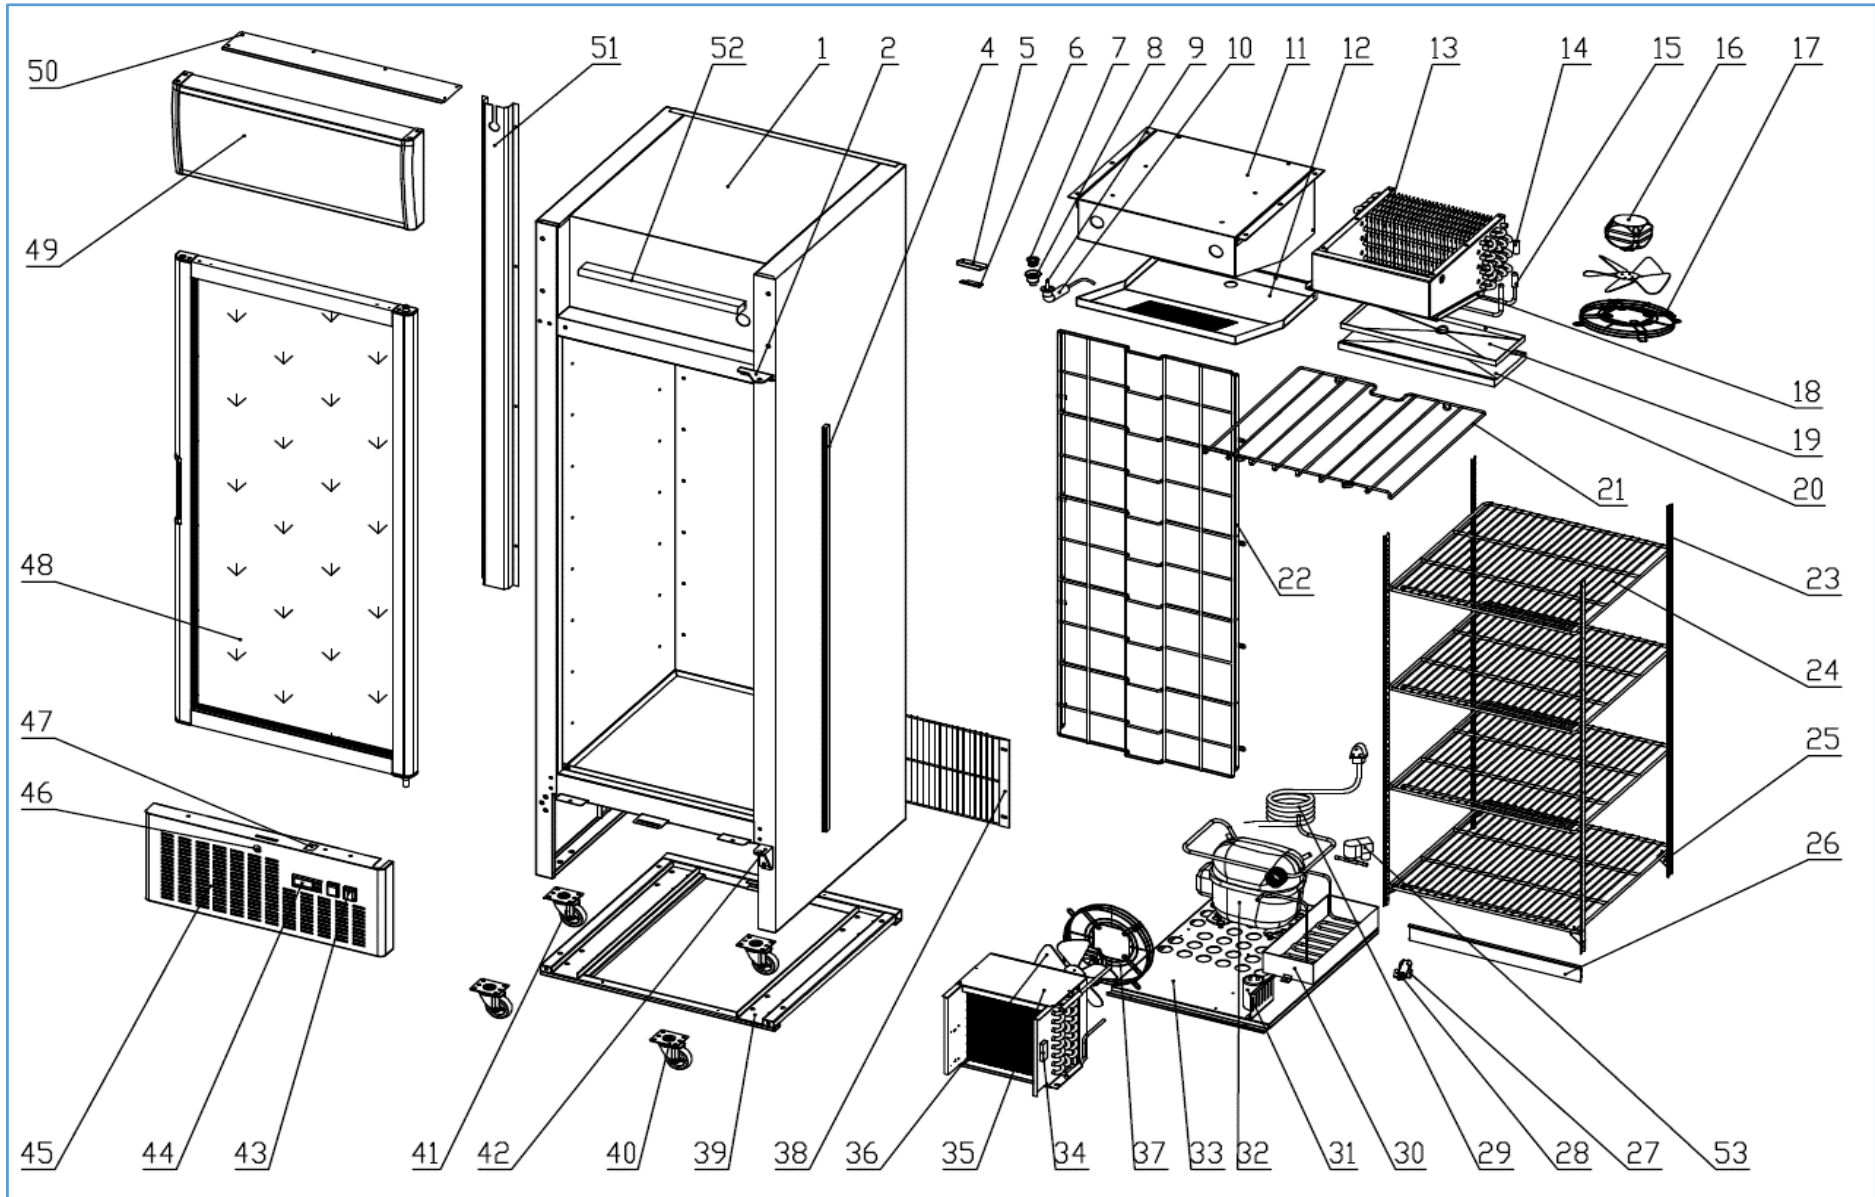

7450.0135

Onderdelen informatie

Erzatzteil information

Spare part information

Information de pièces

Onderdelenlijst 7450.0135

POS:	Art.No.:	Omschrijving:	Aantal:
1		BODY	
2	9338.2110	RIGHT UP HINGE	
4	9338.2020	LED LAMP	
5	9338.1502	PROBE PADDING	
6		SENSOR FIXED CLIP	
7	9338.2100	DRAIN PIPE(B EXT)	
8	9338.2100	DRAIN PIPE(A INT)	
9	9338.2130	DRAIN HEATER	
10	9338.1570	WATER PIPE	
11		EVAPORATOR SUPPORT FIXER	
12		CIRCLE FAN COVER	
13	9338.2125	EVAPORATOR	
14	9338.2105	PROTECTOR FOR HEATING ELEMENT	
15	9338.2105	DEFROST HEATING ELEMENT	
16	9390.0130	CIRCLE FAN	
17		WALL RING	
18		FAN SUPPORT FIXER	
19		EVAPORATOR WATER BOX	
20		KEEP WARM FOAM	
21		TOP LIMIT	
22		BACK LIMIT	
23		SHELF SUPPORT	
24		SHELF	
25	9338.0950	K SHAPE CLIP	
26		PRICE LABEL SUPPORT	
27		FILITER DRIER SUPPORT	
28		FILITER DRIER	
29		PLUG	
30		WATER BOX	
31		CAPACITOR	
32	9390.2330	Compressor	
33		UNIT BOARD	
34	9338.0649	TRANSFORMER	
35	9338.2115	CONDENSER	
36	9390.0130	CONDENSER FAN	
37		BASKET GUARD GRILLS	
38		UNITE ROOM GRILLS	
39		BODY SUPPORT	
40		CASTER WITH BRAKE	
41		CASTER WITHOUT BRAKE	
42	9338.2120	DOOR HINGE /RIGHT	
43	9108.0244	SWITCH	
44	9338.1350	THERMOSTAT	
45		FRONT PANEL	
46	9338.0300	LOCK	
47	9338.0170	DOOR SWITH	
48		DOOR	

Onderdelenlijst 7450.0135

POS:	Art.No.:	Omschrijving:	Aantal:
49		LAMP BOX	
50		LAMP BOX LIMIT	
51		WATER PIPE COVER BOARD	
52		LAMP	
53		SOLENOID VALVE	