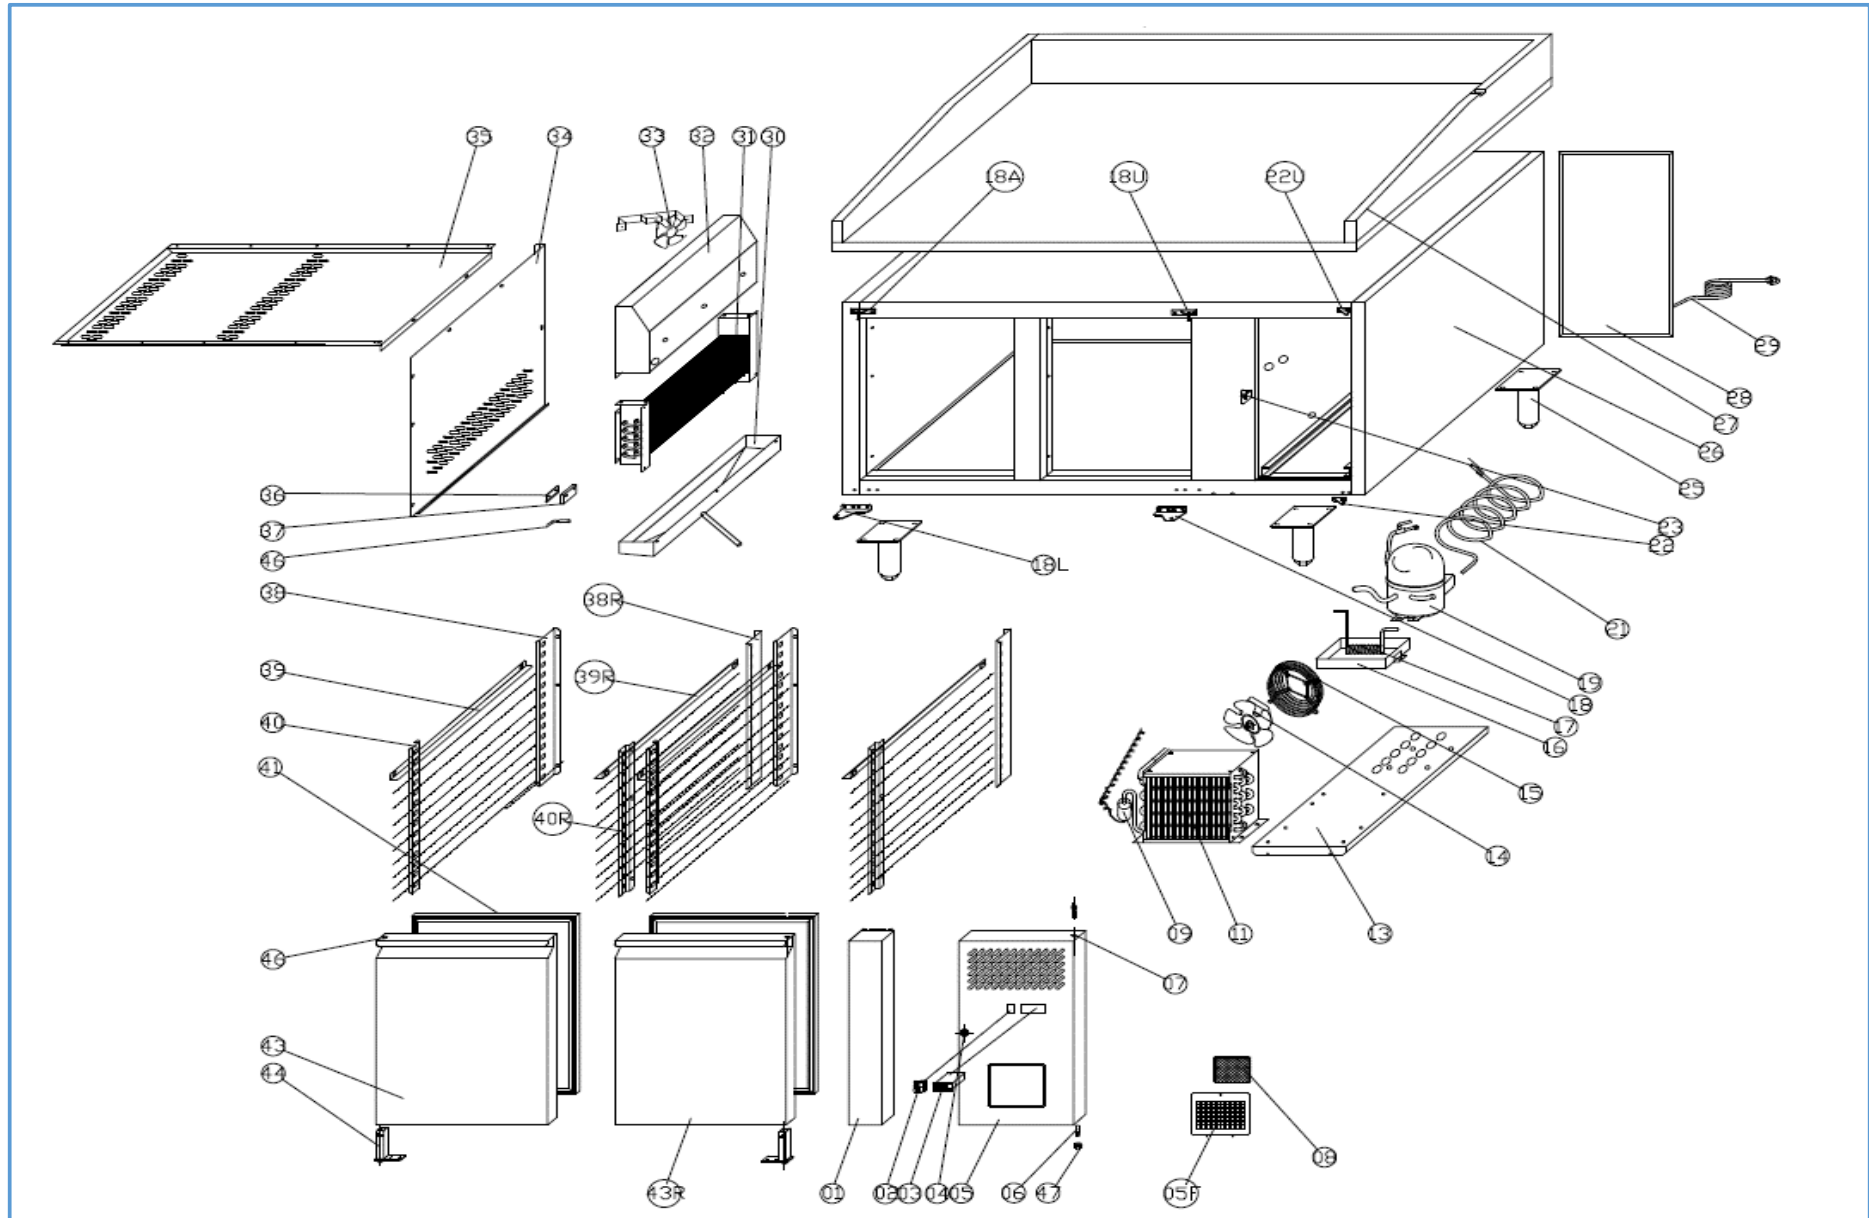

## Onderdelenlijst 7950.0040

POS:	Art.No.:	Omschrijving:	Aantal:
1		FIXED FRONT PANEL	1PC
2	9108.0244	MAIN SWITCH	1PC
3	9390.1905	THERMOSTAT	1PC
4	9338.0300	LOCK	1PC
5	9338.0025	FRONT PANEL	1PC
5F		AIR FLOW WINDOW	1PC
6	9338.0670	HINGE AXIS	2PCS
7	9338.0295	BUSHING	4PCS
8	9338.0650	FILTER	1PC
9	9338.1980	FILTER DRIER	1PC
11	9338.0780	CONDENSER	1PC
13		UNIT BOARD	1PC
14	9390.0130	CODENSER FAN	1PC
15	9338.1375	BASKETC GUARD GRILLS	1PC
16	9338.2176	WATER BOX	1PC
17		EVAPORATE PIPE	1PC
18		DOOR HINGE RIGHT	1PC
18L	9338.1300	DOOR HINGE LEFT	1PC
18U		DOOR UP HINGE RIGHT	1PC
18A		DOOR UP HINGE LEFT	1PC
19	9338.1662	COMPRESSOR HPKD190A	1PC
21		SUCTION PIPE+CAPILLARY	1PC
22		FRONT PANEL HINGE	1PC
22U		FRONT PANEL UP HINGE	1PC
23		LOCK HOOK	1 PC
25	4627.052	FEET	4PCS
26		BODY	1PC
27		TOP	1PC
28		UNIT ROOM COVER	1PC
29	9338.2208	PLUG	1PC
30	9338.0256	EVAPORATOR WATER PAN	1PC
31	9338.0255	EVAPORATOR	1PC
32		FAN SUPPORT	1PC
33	9338.2154	CIRCUIT FAN	1PC
34		EVAPORATOR COVER	1PC
35		AIR FLOW CONDUCT BOARD	1PC
36		PROBE PADDING	1PC
37	9338.1502	SENSOR FIXED CLIP	1PC
38		BACK SUPPORT LEFT	2PCS
38R		BACK SUPPORT RIGHT	2PCS
39	4627.014	GUIDE LEFT	14PCS
39R		GUIDE RIGHT	14PCS
40		FRONT SUPPORT LEFT	2PCS
40R		FRONT SUPPORT RIGHT	2PCS
41	9338.1627	GASKET	2PCS
43	9338.0285	DOOR LEFT	1PC
43R		DOOR RIGHT	1PC

## Onderdelenlijst 7950.0040

POS:	Art.No.:	Omschrijving:	Aantal:
44	9635.0150	DOOR SPRING HINGE	2PCS
46	9181.2050	SENSOR	1PC