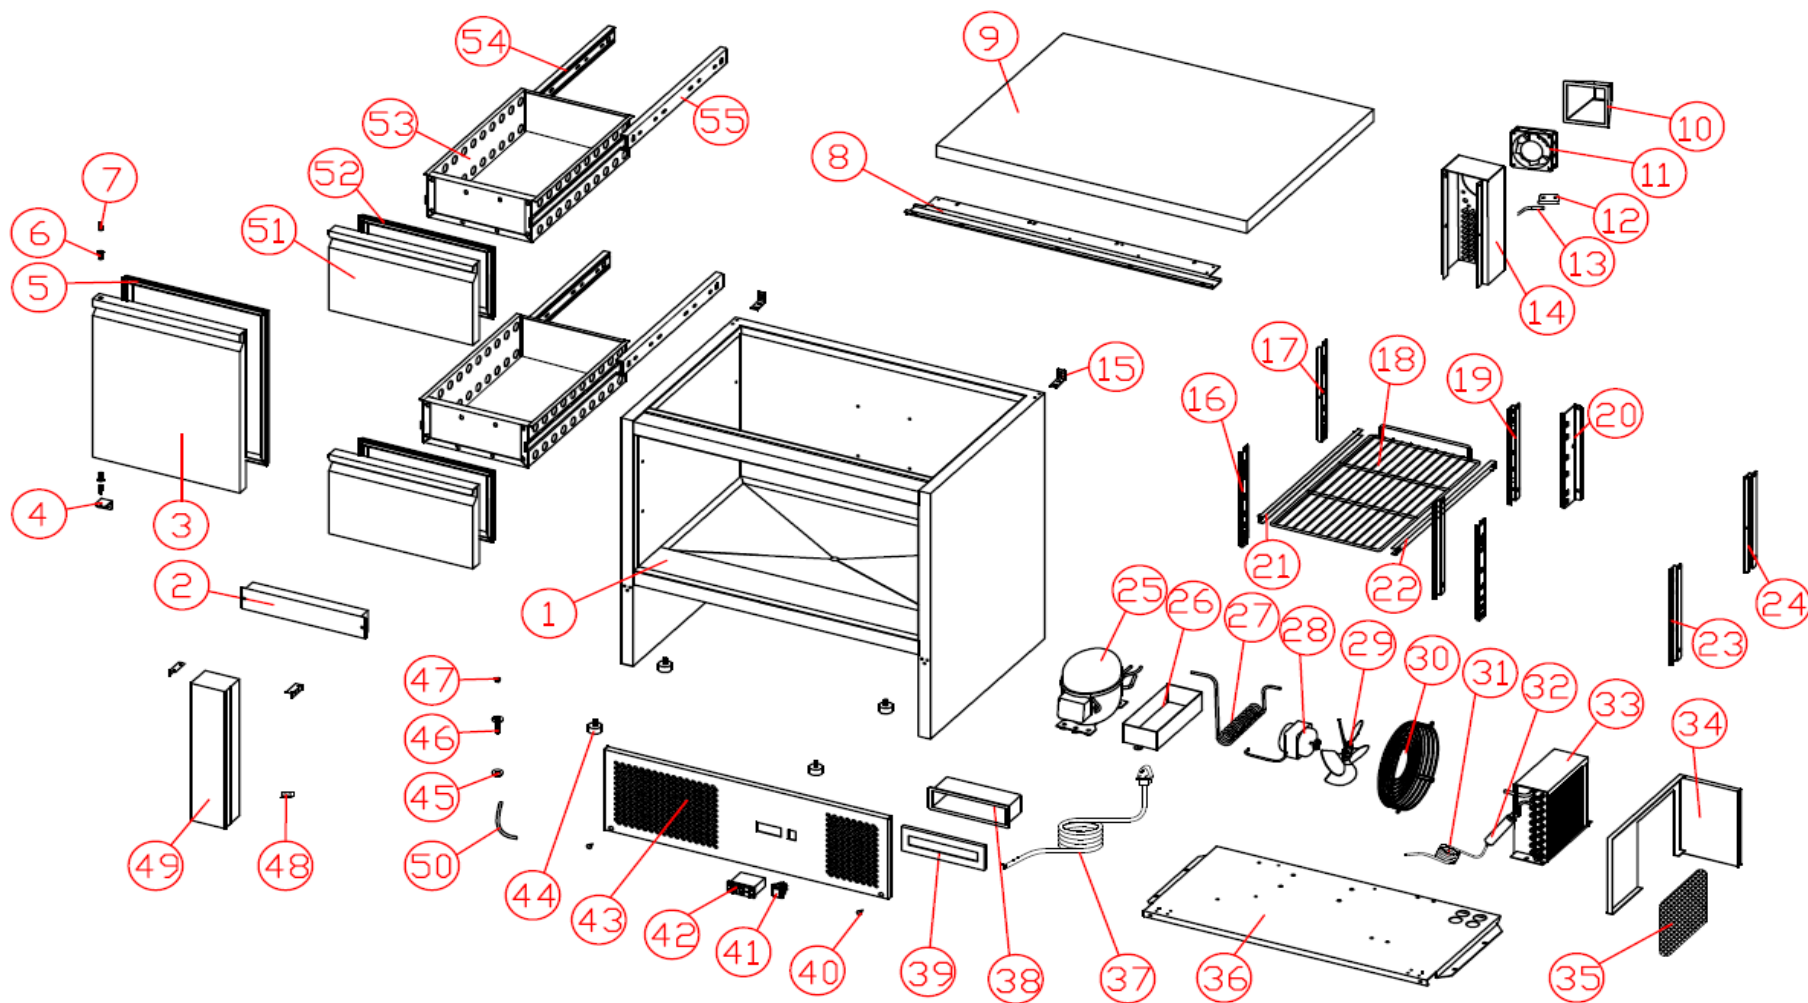

# ecofrost

**7950.5070**

Onderdelen informatie

Erzatzteil information

Spare part information

Information de pièces

## Onderdelenlijst 7950.5070

POS:	Art.No.:	Omschrijving:	Aantal:
1		cabinet	1
2		drawer beam	1
3	9338.3760	door(left )	1
4		bottom hinge	1
5	9338.3355	door gasket	1
6	9338.3275	door axis sleeve	2
7		hinge axis	2
8		upper hinge	1
9		counter top	1
10		air guide cover	1
11	9338.3540	eva. Fan	1
12		probe cover	1
13	9338.3515	probe	1
14		fan base	1
15		top fixing plate	2
16		beam hang strip(left)	2
17		side rear hang strip(left)	1
18	9338.3025	shelf	1
19		rear hang strip(right)	1
20		rear hang strip(left)	1
21		left shelf guide	1
22		right shelf guide	1
23		beam hang strip(right)	2
24		side rear hang strip(right)	1
25	9338.3435	compressor	1
26	9338.3225	outer drain pan	1
27		high pressure pipe	1
28	9338.3605	cond. Fan motor	1
29		cond. Fan blade	1
30	9338.3580	cond.fan cover	1
31	9338.3190	capillary	1
32	9338.3370	dryer filter	1
33	9338.3445	condenser	1
34		wind cover	1
35	9338.3265	dryer filter	1
36		cooling unit board	1
37	9338.3530	power cord	1
38		plastic water-proof box	1
39		plastic water-proof box cover	1
40		large plastic button	2
41	9338.3575	power switch	1
42	9338.3545	controller	1
43		panel	1
44	9338.3110	feet	4
45		drain-pipe but	1
46	9338.3205	drain-pipe	1
47		water plug	1

## Onderdelenlijst 7950.5070

POS:	Art.No.:	Omschrijving:	Aantal:
48		middle beam connect	3
49		middle beam	1
50		PVC drain-pipe	1
51	9338.3840	drawer door	2
52	9338.3340	drawer door gasket	2
53	9338.3845	drawer	2
54	9338.3650	drawer guide (left)	2
55	9338.3655	drawer guide (right)	2