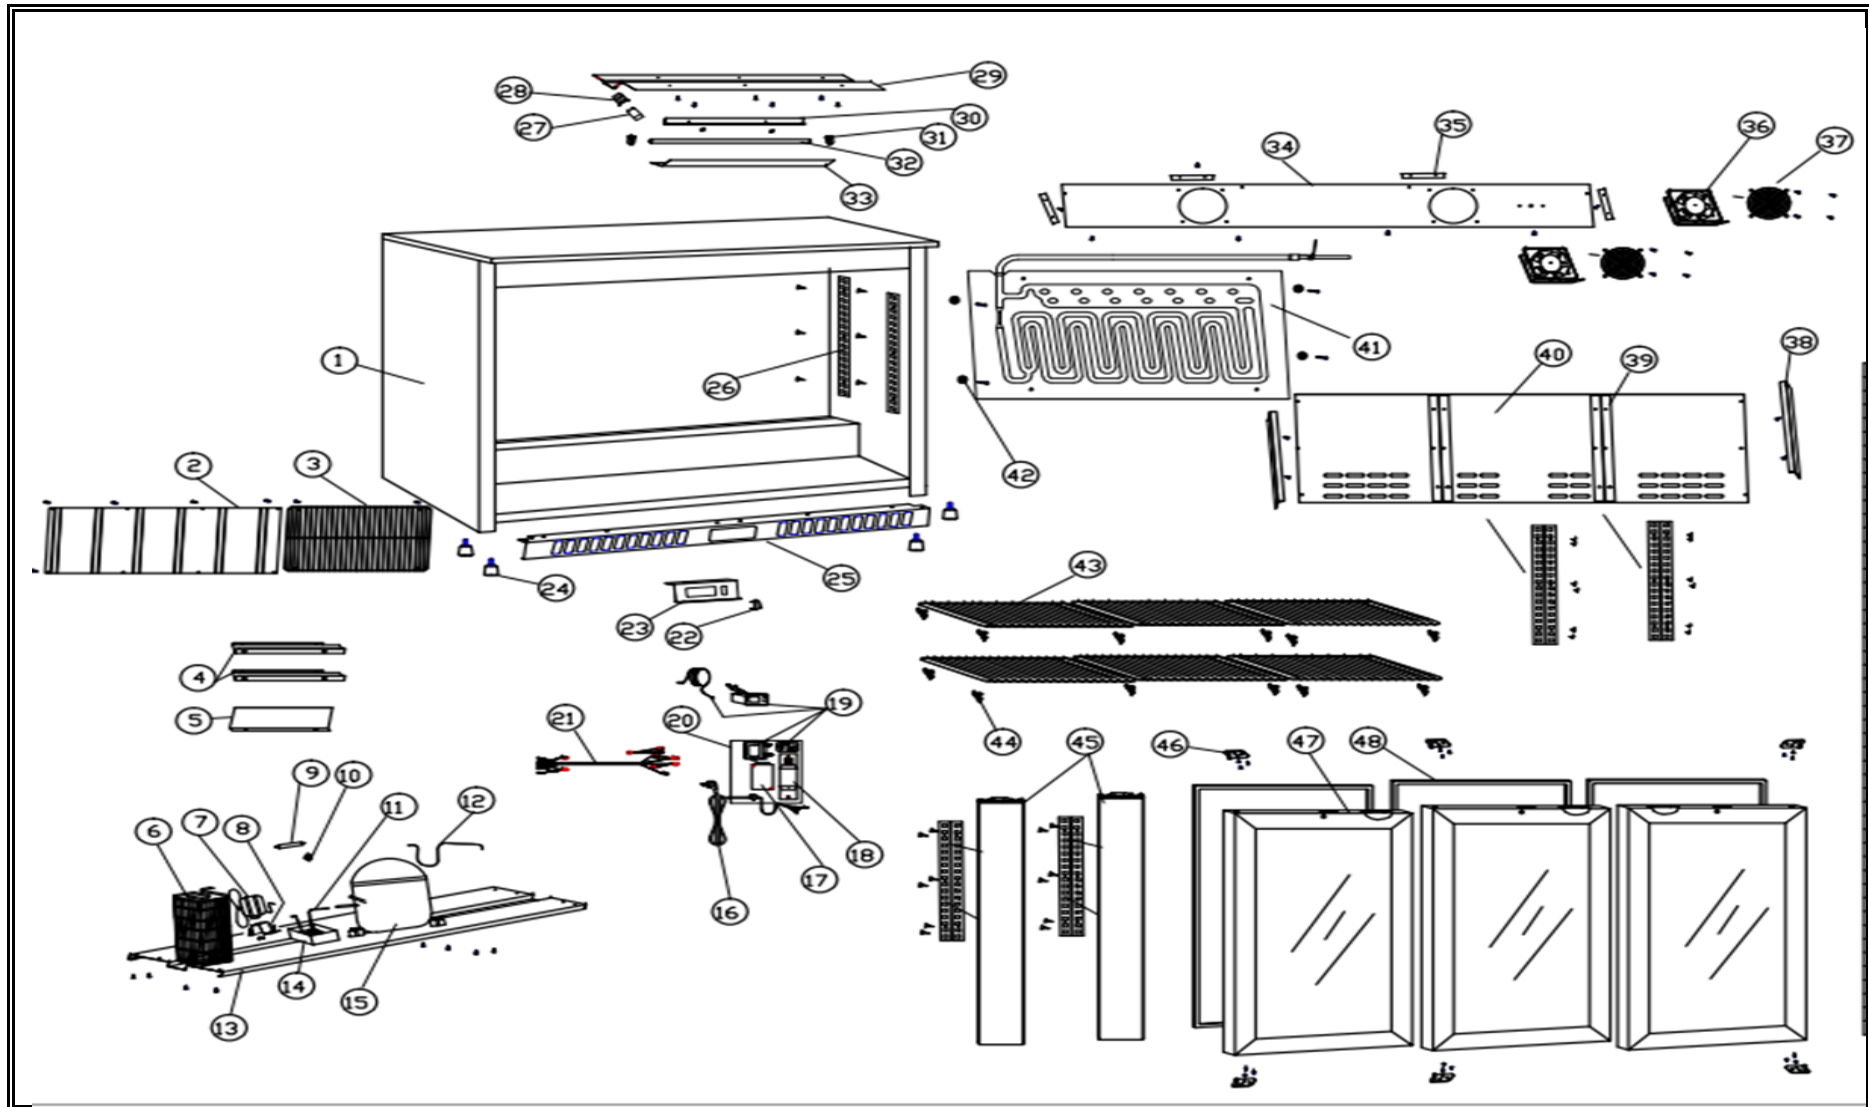

**7527.0015**

**XXX**

Onderdelen informatie  
Erzatzteil information  
Spare part information  
Information de pièces

POS:	Art.No.:	Omschrijving:	Aantal:
01	7527.0015.01	Body	1
02	7527.0015.02	Compressor compartment back board	1
03	7527.0015.03	Compressor compartment net board	1
04	7527.0015.04	Exhaust plate fortified board	2
05	7527.0015.05	Baffle	1
06	7527.0015.06	Wire condenser	1
07	7527.0015.07	Condenser fan motor	1
08	7527.0015.08	Condenser fan motor holder	1
09	7527.0015.09	Filter	1
10	7527.0015.10	Fliter cilp	1
11	7527.0015.11	Evaporating tube	1
12	7527.0015.12	Appliance fixing plate	1
13	7527.0015.13	compressor fixing plate	1
14	7527.0015.14	Water Tray	1
15	7527.0015.15	Compressor	1
16	7527.0015.16	Power wire with plug	1
17	7527.0015.17	Junction box	1
18	7527.0015.18	Ballast	1
19	7527.0015.19	Thermostat with displayer	1
20	7527.0015.20	Digital Displayer	1
21	7527.0015.21	Connecting Cable	1
22	7527.0015.22	Light switch	1
23	7527.0015.23	Displayer fixing plate	1
24	7527.0015.24	Adjusting foot	4
25	7527.0015.25	Exhaust plate assemblies	1
26	7527.0015.26	Pilaster	12
27	7527.0015.27	Starter	1
28	7527.0015.28	Starter holder	1
29	7527.0015.29	Light tube fixing plate	1
30	7527.0015.30	light cover clipplate	1
31	7527.0015.31	lamp holder	2
32	7527.0015.32	Light tube	1
33	7527.0015.33	Transparent light cover	1
34	7527.0015.34	Evaporator fan motor plate	1
35	7527.0015.35	Fan motor plate support	4
36	7527.0015.36	Evaporateur fan motor	2
37	7527.0015.37	Evaporator fan motor cover	2
38	7527.0015.38	Evaporator baffle holder	2
39	7527.0015.39	pollar	2
40	7527.0015.40	Evaporator baffle	1
41	7527.0015.41	Evaporator	1
42	7527.0015.42	Evaporator support	4
43	7527.0015.43	Shelf	6

POS:	Art.No.:	Omschrijving:	Aantal:
44	7527.0015.44	K Clip	24
45	7527.0015.45	pilsster assemblies	2
46	7527.0015.46	Door hinge	3
47	7527.0015.47	Door	3
48	7527.0015.48	gasket	3