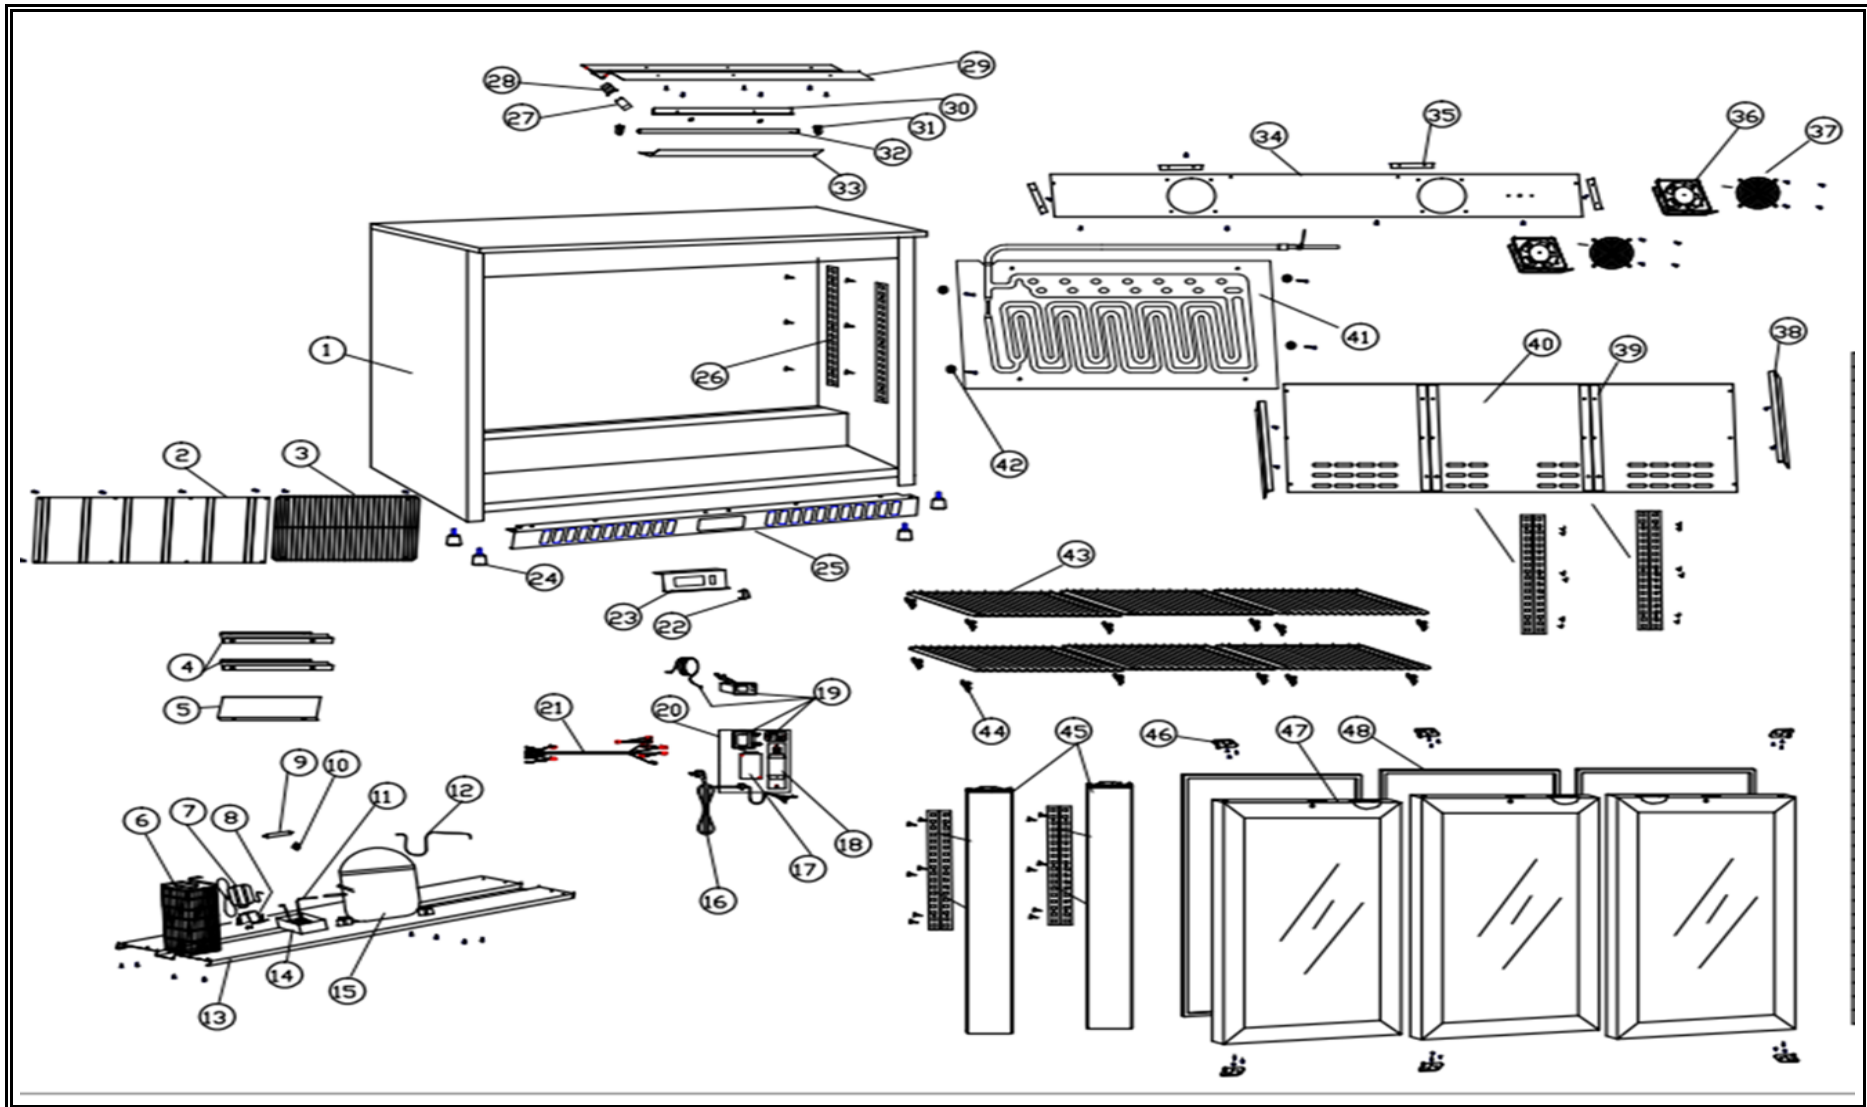

7527.0040

XXX

Onderdelen informatie
Erzatzteil information
Spare part information
Information de pièces

POS:	Art.No.:	Omschrijving:	Aantal:
01	7527.0040.01	Body	
02	7527.0040.02	Compressor compartment back board	
03	7527.0040.03	Compressor compartment net board	
04	7527.0040.04	Exhaust plate fortified board排气板强化板	
05	7527.0040.05	Baffle	
06	7527.0040.06	Wire condenser	
07	7527.0040.07	Condenser fan motor	
08	7527.0040.08	Condenser fan motor holder	
09	7527.0040.09	Filter	
10	7527.0040.10	Fliter cilp	
11	7527.0040.11	Evaporating tube	
12	7527.0040.12	Appliance fixing plate	
13	7527.0040.13	compressor fixing plate	
14	7527.0040.14	Water Tray	
15	7527.0040.15	Compressor	
16	7527.0040.16	Power wire with plug	
17	7527.0040.17	Junction box	
18	7527.0040.18	Ballast	
19	7527.0040.19	Thermostat with displayer	
20	7527.0040.20	Digital Displayer	
21	7527.0040.21	Connecting Cable	
22	7527.0040.22	Light switch	
23	7527.0040.23	Displayer fixing plate	
24	7527.0040.24	Adjusting foot	
25	7527.0040.25	Exhaust plate assemblies排气板组件	
26	7527.0040.26	Pilaster壁柱	
27	7527.0040.27	Starter起动机	
28	7527.0040.28	Starter holder	
29	7527.0040.29	Light tube fixing plate	
30	7527.0040.30	light cover clipplate灯罩夹板	
31	7527.0040.31	lamp holder	
32	7527.0040.32	Light tube	
33	7527.0040.33	Transparent light cover	
34	7527.0040.34	Evaporator fan motor plate	
35	7527.0040.35	Fan motor plate support	
36	7527.0040.36	Evaporateur fan motor	
37	7527.0040.37	Evaporator fan motor cover	
38	7527.0040.38	Evaporator baffle holder	
39	7527.0040.39	pollar	
40	7527.0040.40	Evaporator baffle	
41	7527.0040.41	Evaporator	
42	7527.0040.42	Evaporator support	
43	7527.0040.43	Shelf	

Onderdelenlijst 7527.0040

POS:	Art.No.:	Omschrijving:	Aantal:
44	7527.0040.44	K Clip	
45	7527.0040.45	pilsster assemblies	
46	7527.0040.46	Door hinge	
47	7527.0040.47	Door	
48	7527.0040.48	gasket	