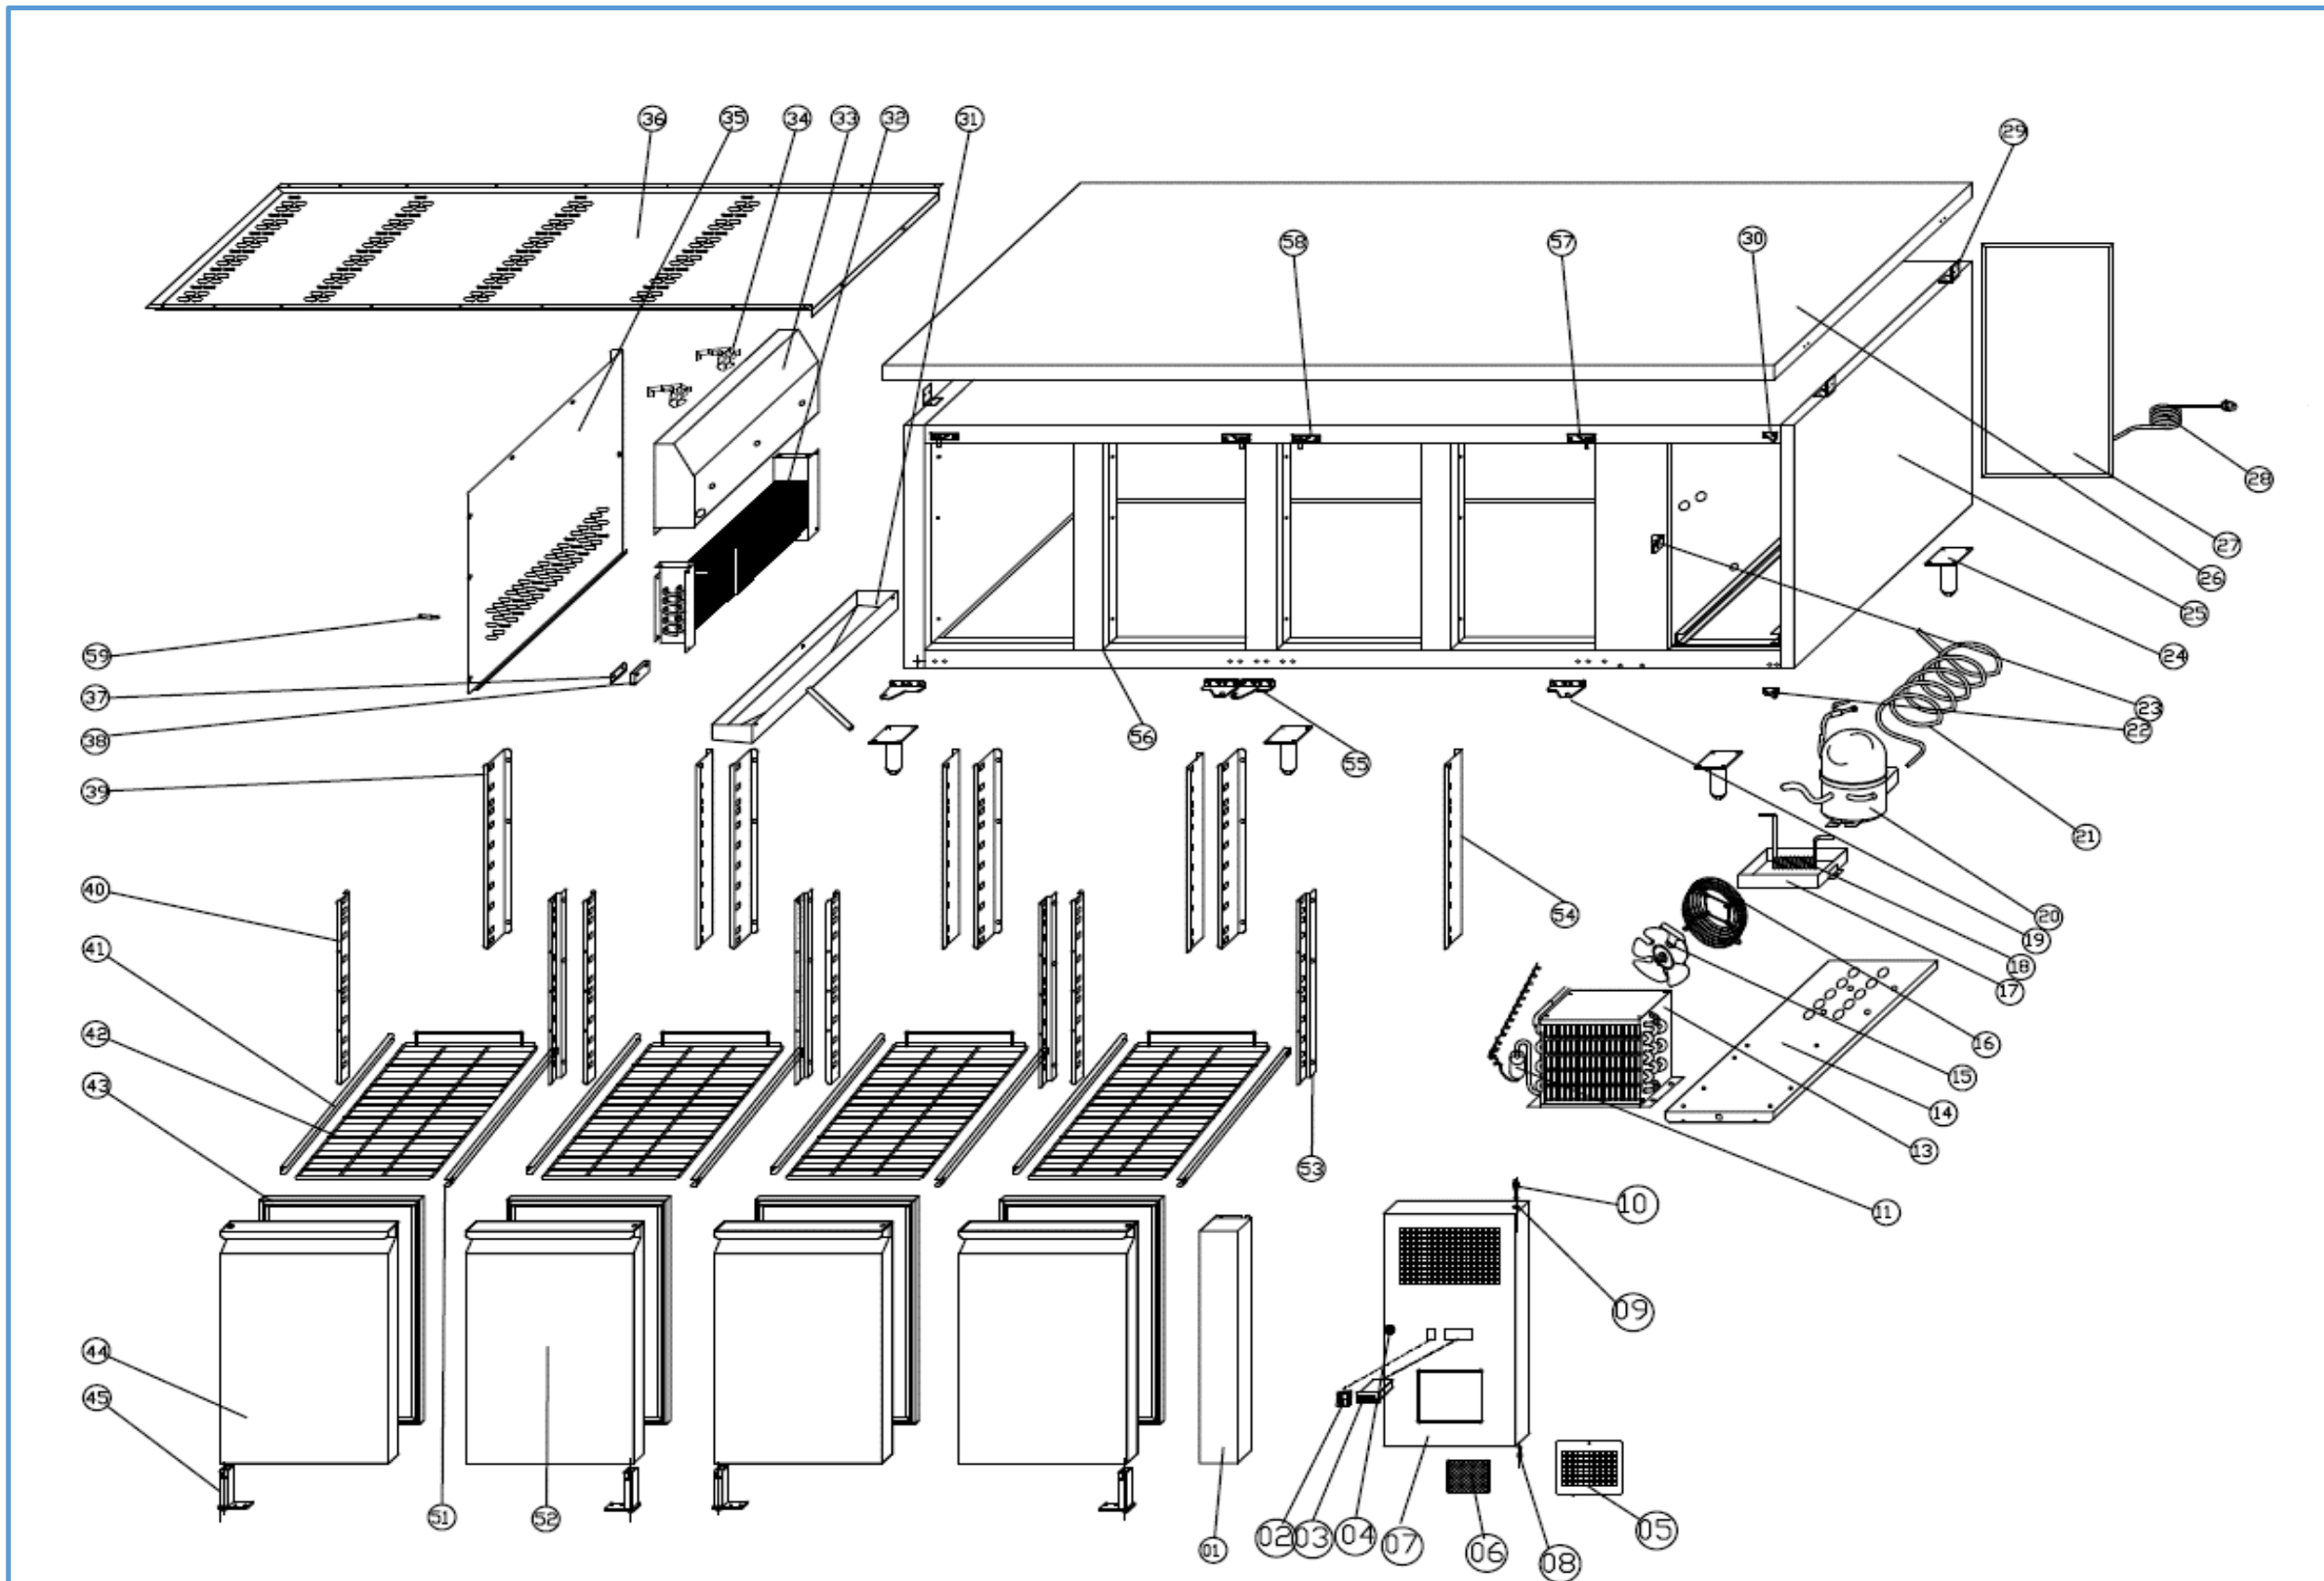

7950.0210

Onderdelen informatie

Erzatzteil information

Spare part information

Information de pièces

Onderdelenlijst 7950.0210

POS:	Art.No.:	Omschrijving:	Aantal:
1		FIXED FRONT PANEL	1PC
2	9108.0244	MAIN SWITCH	1PC
3	9390.1905	THERMOSTAT	1PC
4	9338.0300	LOCK	1PC
5		AIR FLOW WINDOW	1PC
6		SCREEN FILTER	1PC
7	9338.0025	FRONT PANEL	1PC
8	9338.0670	HINGE AXIS	2PCS
9	9338.1425	BUSHING	6PCS
10	9338.0105	NUT	2PCS
11	9338.1980	FILTER DRIER	1PC
13	9338.0780	CONDENSER	1PC
14		UNIT BOARD	1PC
15	9999.0136	CODENSER FAN	1PC
16		BASKET GUARD GRILLS	1PC
17		WATER BOX	1PC
18		EVAPORATE PIPE	1PC
19	9338.1301	DOOR DOWN HINGE RIGHT	2PCS
20	9338.1662	COMPRESSOR	1PC
21		SUCTION PIPE	1PC
22		FRONT PANEL DOWN HINGE	1PC
23		LOCK HOOK	1 PC
24	4627.052	FEET	6PCS
25		BODY	1PC
26		TOP	1PC
27		UNIT ROOM COVER	1PC
28		PLUG	1PC
29		TOP FIXED BOARD	4PCS
30		FRONT PANEL UP HINGE	1PC
31	9338.0256	EVAPORATOR WATER PAN	1PC
32	9338.0255	EVAPORATOR	1PC
33		FAN SUPPORT	1PC
34	9338.2154	CIRCUIT FAN	2PCS
35		EVAPORATOR COVER	1PC
36		AIR FLOW CONDUCT BOARD	1PC
37		PROBE PADDING	1PC
38	9338.1502	SENSOR FIXED CLIP	1PC
39		BACK SUPPORT LEFT	4PCS
40		FRONT SUPPORT LEFT	4PCS
41		GUIDE LEFT	4PC
42	4627.005	SHELF	4PCS
43	9338.0095	GASKET	4PCS
44	9338.0125	DOOR	2PCS
45	9635.0150	DOOR SPRING HINGE	4PCS
51		GUIDE RIGHT	4PC
52	9338.0090	DOOR	2PCS
53		FRONT SUPPORT RIGHT	4PCS

Onderdelenlijst 7950.0210

POS:	Art.No.:	Omschrijving:	Aantal:
54		BACK SUPPORT RIGHT	4PCS
55	9338.1300	DOOR HINGE LEFT	2PCS
56		MIDDLE BRIDGE	3PCS
57		DOOR UP HINGE RIGHT	2PCS
58		DOOR UP HINGE LEFT	2PCS
59	9181.2050	SENSOR	1PC
59			1PC
1		BACK SUPPORT (RIGHT)	1PC
2		FRONT SUPPORT(RIGHT)	1PC
3	9338.0380	BRIDGE	1PC
4		SCREW	2PCS
7	9048.0005	GASKET	2PCS
8	9338.1025	GUID(RIGHT)	3PCS
9	9338.1026	GUID (LEFT)	3PCS
10	9338.1370	DRAWER	2PCS
11		BACK SUPPORT (LEFT)	1PC
12		FRONT SUPPORT(LEFT)	1PC