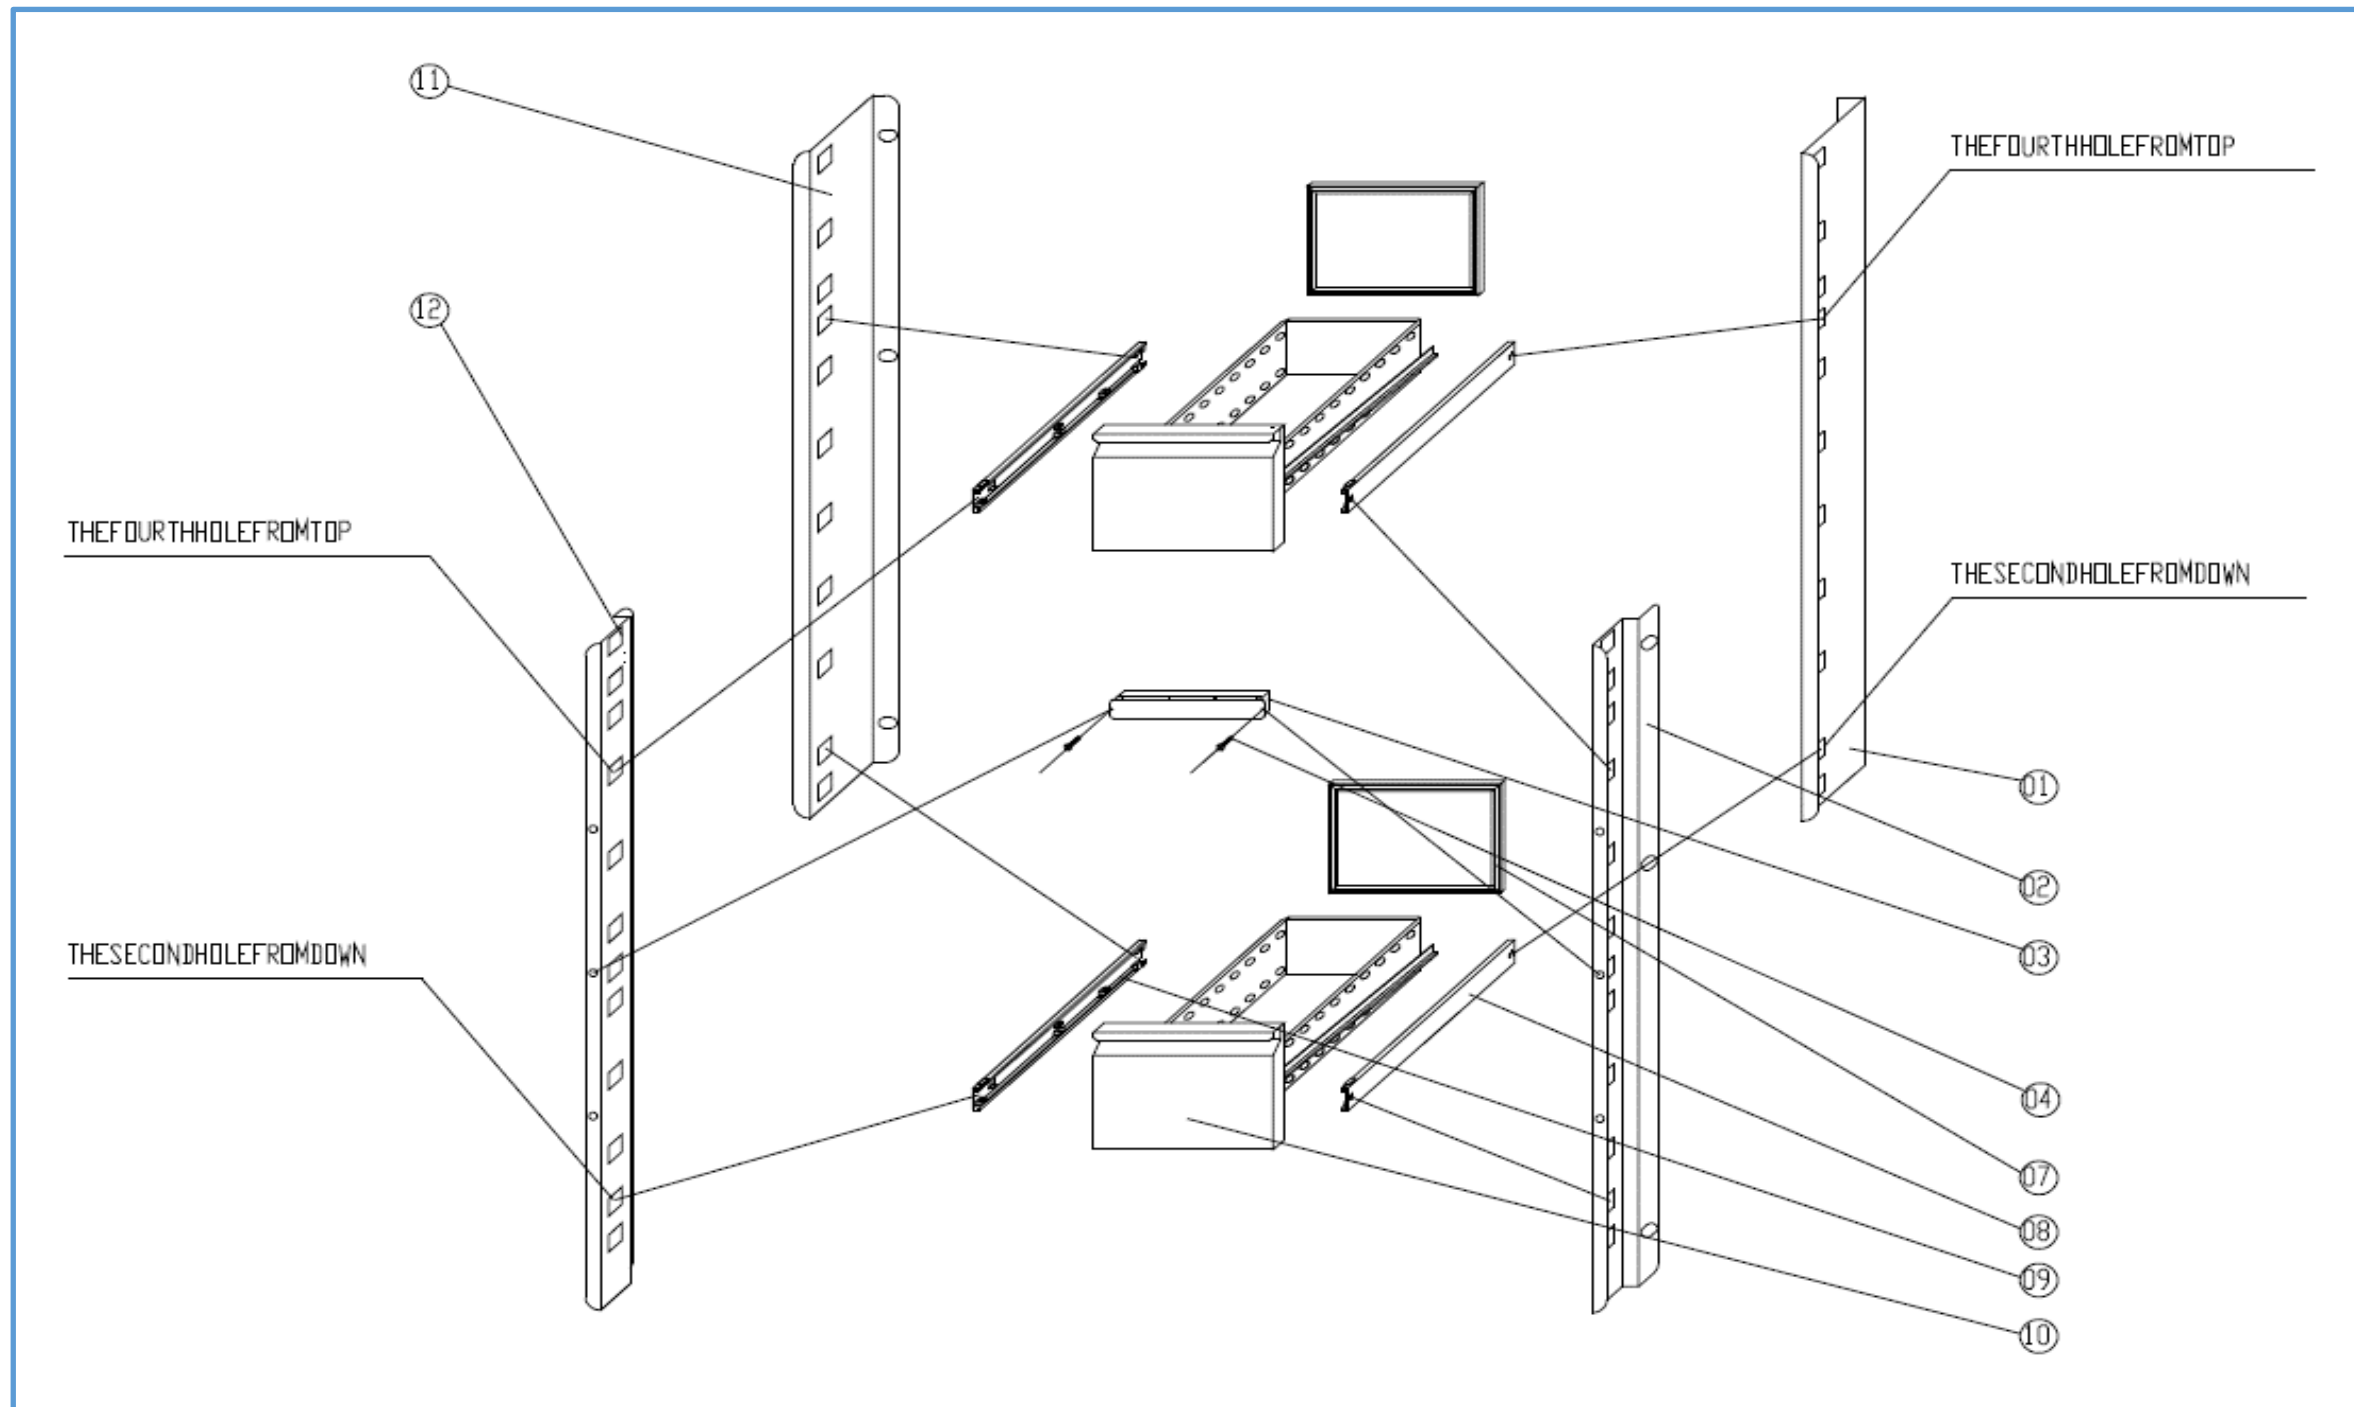

7950.0210

Onderdelen informatie

Erzatzteil information

Spare part information

Information de pièces

Onderdelenlijst 7950.0210

POS:	Art.No.:	Omschrijving:	Aantal:
1		FIXED FRONT PANEL	1PC
2	9108.0244	MAIN SWITCH	1PC
3	9390.1905	THERMOSTAT	1PC
4	9338.0300	LOCK	1PC
5		AIR FLOW WINDOW	1PC
6		SCREEN FILTER	1PC
7	9338.0025	FRONT PANEL	1PC
8	9338.0670	HINGE AXIS	2PCS
9	9338.1425	BUSHING	6PCS
10	9338.0105	NUT	2PCS
11	9338.1980	FILTER DRIER	1PC
13	9338.0780	CONDENSER	1PC
14		UNIT BOARD	1PC
15	9999.0136	CODENSER FAN	1PC
16		BASKET GUARD GRILLS	1PC
17		WATER BOX	1PC
18		EVAPORATE PIPE	1PC
19	9338.1301	DOOR DOWN HINGE RIGHT	2PCS
20	9338.1662	COMPRESSOR	1PC
21		SUCTION PIPE	1PC
22		FRONT PANEL DOWN HINGE	1PC
23		LOCK HOOK	1 PC
24	4627.052	FEET	6PCS
25		BODY	1PC
26		TOP	1PC
27		UNIT ROOM COVER	1PC
28		PLUG	1PC
29		TOP FIXED BOARD	4PCS
30		FRONT PANEL UP HINGE	1PC
31	9338.0256	EVAPORATOR WATER PAN	1PC
32	9338.0255	EVAPORATOR	1PC
33		FAN SUPPORT	1PC
34	9338.2154	CIRCUIT FAN	2PCS
35		EVAPORATOR COVER	1PC
36		AIR FLOW CONDUCT BOARD	1PC
37		PROBE PADDING	1PC
38	9338.1502	SENSOR FIXED CLIP	1PC
39		BACK SUPPORT LEFT	4PCS
40		FRONT SUPPORT LEFT	4PCS
41		GUIDE LEFT	4PC
42	4627.005	SHELF	4PCS
43	9338.0095	GASKET	4PCS
44	9338.0125	DOOR	2PCS
45	9635.0150	DOOR SPRING HINGE	4PCS
51		GUIDE RIGHT	4PC
52	9338.0090	DOOR	2PCS
53		FRONT SUPPORT RIGHT	4PCS

Onderdelenlijst 7950.0210

POS:	Art.No.:	Omschrijving:	Aantal:
54		BACK SUPPORT RIGHT	4PCS
55	9338.1300	DOOR HINGE LEFT	2PCS
56		MIDDLE BRIDGE	3PCS
57		DOOR UP HINGE RIGHT	2PCS
58		DOOR UP HINGE LEFT	2PCS
59	9181.2050	SENSOR	1PC
59			1PC
1		BACK SUPPORT (RIGHT)	1PC
2		FRONT SUPPORT(RIGHT)	1PC
3	9338.0380	BRIDGE	1PC
4		SCREW	2PCS
7	9048.0005	GASKET	2PCS
8	9338.1025	GUID(RIGHT)	3PCS
9	9338.1026	GUID (LEFT)	3PCS
10	9338.1370	DRAWER	2PCS
11		BACK SUPPORT (LEFT)	1PC
12		FRONT SUPPORT(LEFT)	1PC