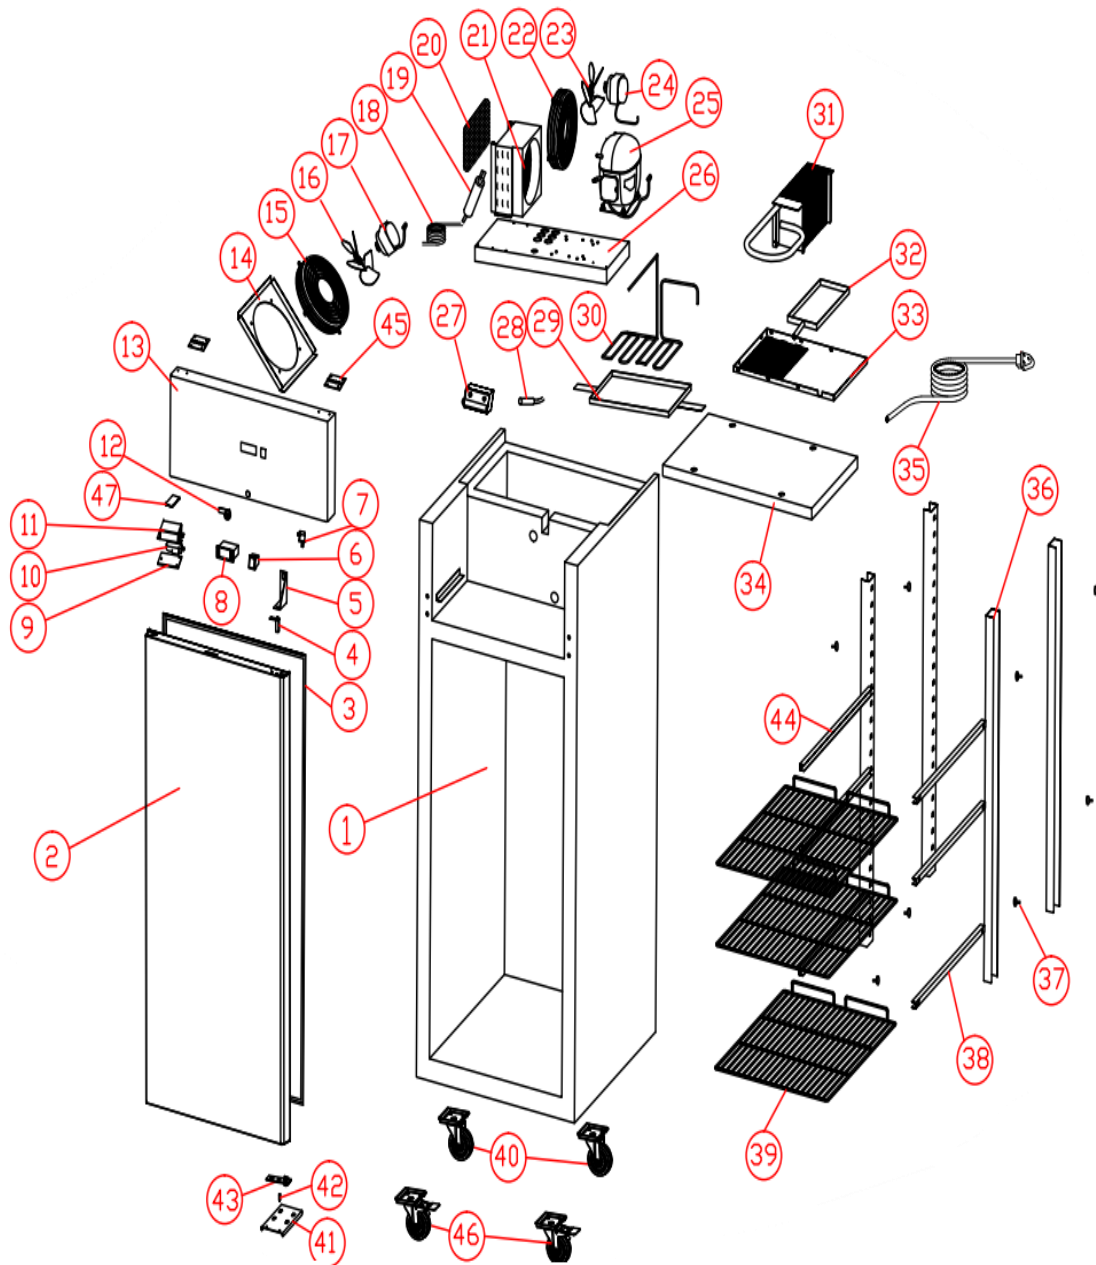

# ecofrost

**7950.5005**

**R290**

Onderdelen informatie

Erzatzteil information

Spare part information

Information de pièces

<b>POS:</b>	<b>Art.No.:</b>	<b>Omschrijving:</b>	<b>Aantal:</b>
1		cabinet	1
2	CS9338.3745	door	1
3	CS9338.3345	door gasket	1
4	CS9338.3075	spring hinge	1
5	CS9338.3765	right upper hinge	1
6	CS9344.0105	power switch	1
7	CS9338.3570	light/fan switch	1
8	CS9338.3545	controller	1
9	CS9338.3675	light cover	1
10	CS9338.3565	LED light	1
11	CS9338.3680	light box	1
12	CS9338.3115	door lock	1
13	CS9338.3065	panel	1
14		motor board	1
15	CS9338.3040	eva. fan cover	1
16		eva. fan blade	1
17	CS9338.3620	eva. fan	1
18	CS9338.3185	capillary	1
19	CS9338.3370	dryer filter	1
20	CS9338.3245	filter net	1
21	CS9338.3455	cond. condenser	1
22	CS9338.3585	cond.fan cover	1
23	CS9338.3215	cond. Fan blade	1
24	CS9338.3615	cond. Fan motor	1
25	CS9338.3830	compressor	1
26		cooling unit board	1
27		sensor clip	1
28	CS9338.3525	sensor	1
29	CS9338.3790	outer drain pan	1
30		high pressure pipe	1
31	CS9338.3480	evaporator	1
32	CS9338.3795	inner drain pan	1
33		fan plate	1
34		top cover	1
35	CS9338.3530	power cord	1
36		shelf holder	4
37		shelf holder screw	8
38	CS7450.0501	right shelf guide	3
39	CS9338.3020	shelf	3
40		wheel	2
41		right bottom hinge	1
42	CS9338.3900	hinge axis	1
43	CS9338.3280	door axis sleeve	1

Onderdelenlijst 7950.5005

POS:	Art.No.:	Omschrijving:	Aantal:
44	CS7450.0501	left shelf guide	3
45		panel connect	2
46		wheel(with lock)	2
47		Upper Hinge Cover	1