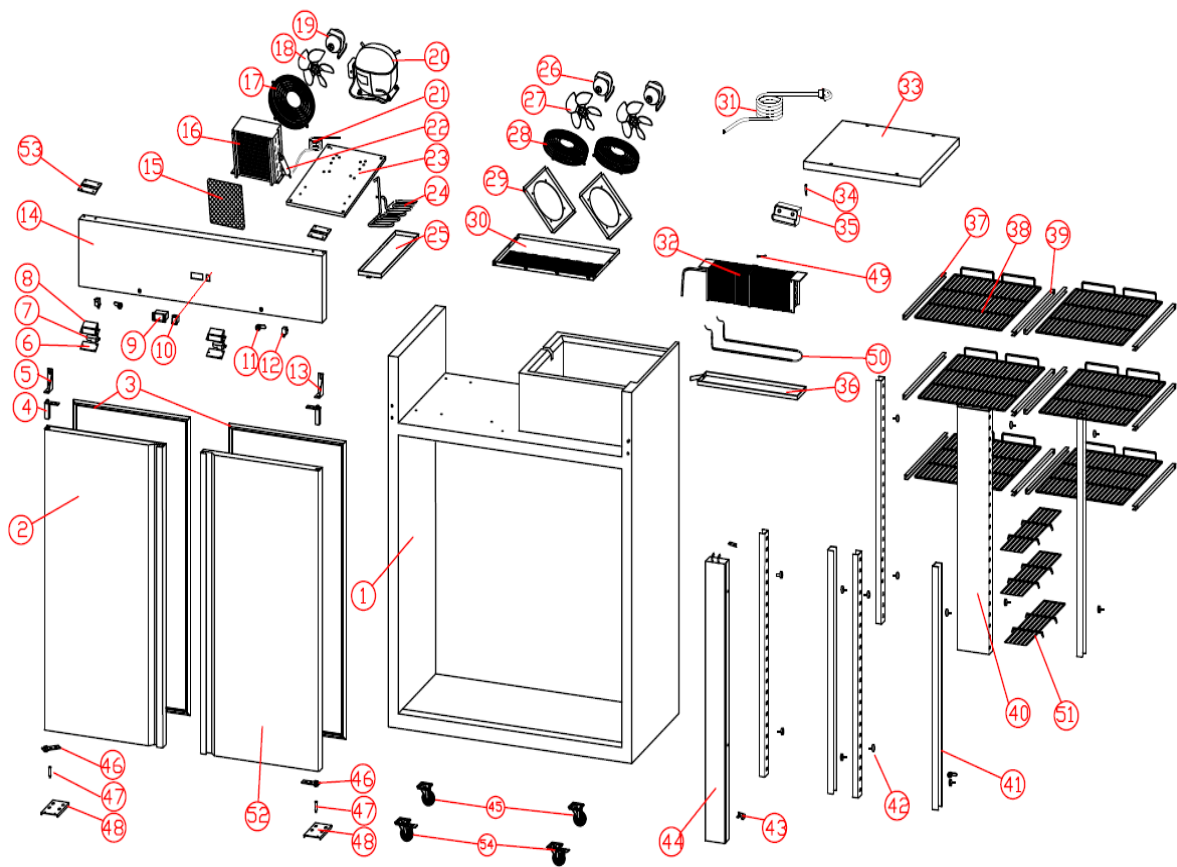

ecofrost

7950.5020

R290

Onderdelen informatie
Erzatzteil information
Spare part information
Information de pièces

POS:	Art.No.:	Omschrijving:	Aantal:
1		cabinet	1
2	CS9338.3800	door(left)	1
3	CS9338.3345	door gasket	2
4	CS9338.3075	spring hinge	2
5	CS9338.3766	left upper hinge	1
6	CS9338.3675	light cover	2
7	CS9338.3565	LED light	2
8	CS9338.3680	light box	2
9	CS9338.3550	controller	1
10	CS9344.0105	power switch	1
11	CS9338.3115	door lock	2
12	CS9338.3570	light/fan switch	2
13	CS9338.3765	right upper hinge	1
14		panel	1
15	CS9338.3255	cond. filter net	1
16	CS9338.3465	condenser	1
17	CS9338.3595	cond.fan cover	1
18	CS9338.3595	cond. Fan blade	1
19	CS9338.3315	cond. Fan motor	1
20	CS9338.3430	compressor	1
21	CS9338.3185	capillary	1
22	CS9338.3370	dryer filter	1
23		cooling unit board	1
24		high pressure pipe	1
25	CS9338.3810	outer drain pan	1
26	CS9338.3310	eva. fan	2
27		eva. fan blade	2
28	CS9338.3040	eva. fan cover	2
29		motor board	2
30		fan plate	1
31	CS9338.3530	power cord	1
32	CS9338.3505	evaporator	1
33		top cover	1
34	CS9338.3525	sensor	1
35		sensor clip	1
36	CS9338.3805	inner drain pan	1
37	CS7450.0501	left shelf guide	6
38	CS9338.3020	shelf	6
39	CS7450.0501	right shelf guide	6
40		back middle shelf holder	1
41		shelf holder	6
42		shelf holder screw	16
43		middle beam connect	2

POS:	Art.No.:	Omschrijving:	Aantal:
44		middle beam	1
45	CS9338.3095	wheel	2
46	CS9338.3280	door axis sleeve	2
47	CS9338.3900	hinge axis	2
48		right bottom hinge	2
49	CS9338.3520	eva. sensor	1
50	CS9338.3560	defrost heater	1
51	CS9338.3030	middle shelf	3
52	CS9338.3745	door(right)	1
53		panel connect	2
54	CS9338.3090	wheel(with lock)	2