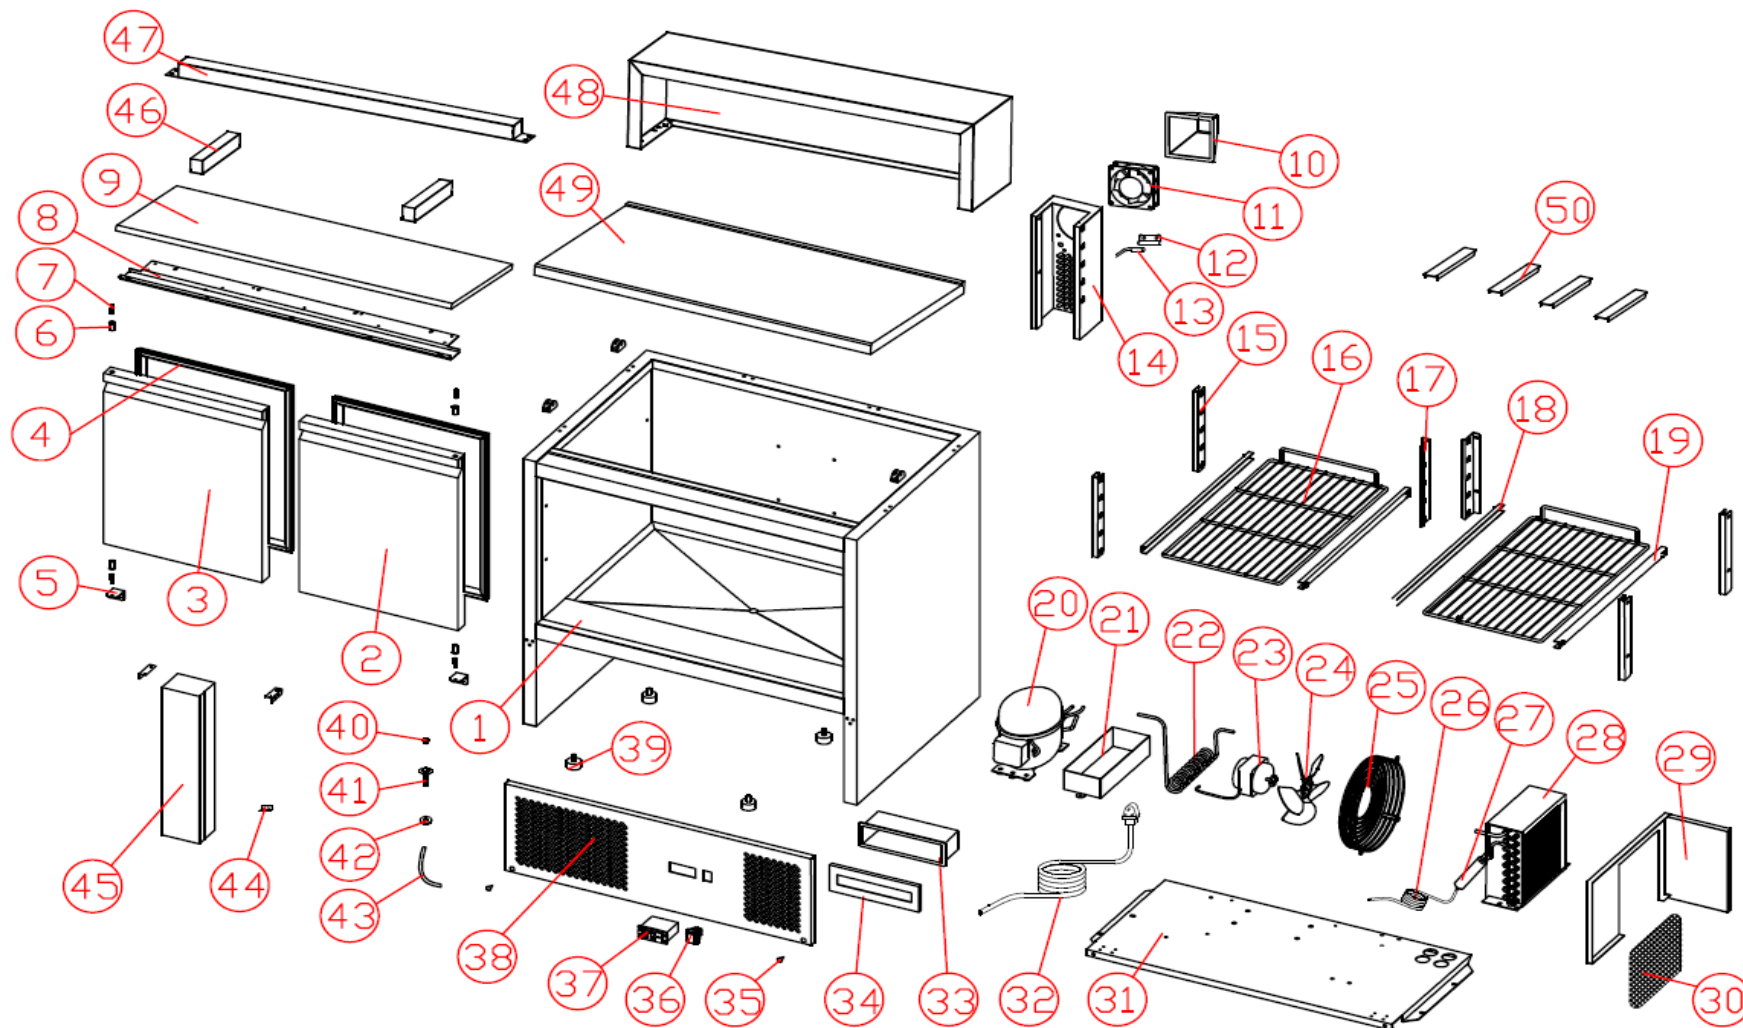

# ecofrost

**7950.5090**

Onderdelen informatie

Erzatzteil information

Spare part information

Information de pièces

## Onderdelenlijst 7950.5090

POS:	Art.No.:	Omschrijving:	Aantal:
1		cabinet	1
2	9338.3820	door(right )	1
3	9338.3760	door(left )	1
4	9338.3355	door gasket	2
5		bottom hinge	2
6	9338.3275	door axis sleeve	4
7		hinge axis	4
8		upper hinge	1
9		top insulation box	1
10		air guide cover	1
11	9338.3540	eva. Fan	1
12		probe cover	1
13	9338.3515	probe	1
14		fan base	1
15		beam hang strip	4
16	9338.3015	shelf	2
17		rear hang strip	2
18		left shelf guide	2
19		right shelf guide	2
20	9338.3435	compressor	1
21	9338.3225	outer drain pan	1
22		high pressure pipe	1
23	9338.3605	cond. Fan motor	1
24		cond. Fan blade	1
25	9338.3580	cond.fan cover	1
26	9338.3190	capillary	1
27	9338.3370	dryer filter	1
28	9338.3445	condenser	1
29		wind cover	1
30	9338.3265	dryer filter	1
31		cooling unit board	1
32	9338.3530	power cord	1
33		plastic water-proof box	1
34		plastic water-proof box cover	1
35		large plastic button	2
36	9338.3575	power switch	1
37	9338.3545	controller	1
38		panel	1
39	9338.3110	feet	4
40		water plug	1
41	9338.3205	drain-pipe	1
42		drain-pipe but	1
43		PVC drain-pipe	1
44		middle beam connect	3
45		middle beam	1
46		left & right cachepot	2
47		rear cachepot	1

## Onderdelenlijst 7950.5090

POS:	Art.No.:	Omschrijving:	Aantal:
48		top cover	1
49	9338.3635	stone	1
50		cachepot	4