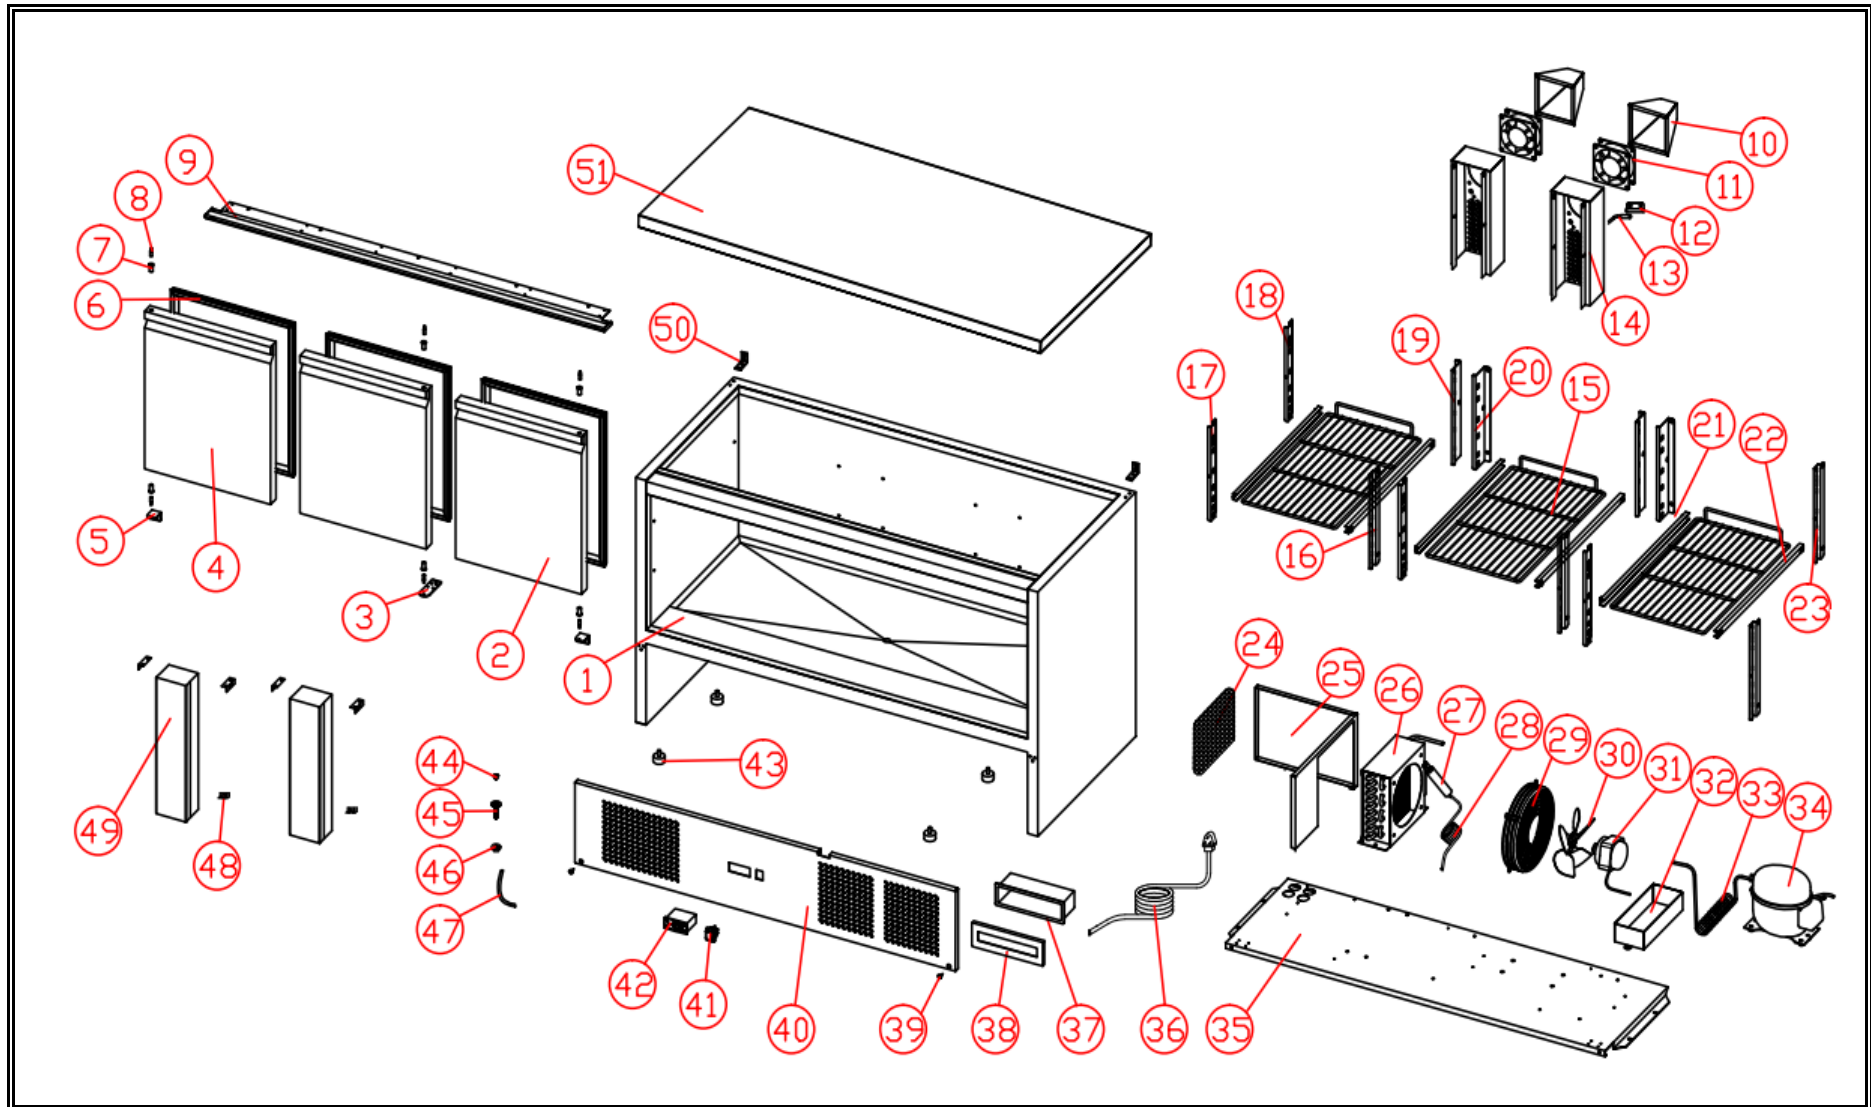

# ecofrost

**7950.5080**

**R290**

Onderdelen informatie  
Erzatzteil information  
Spare part information  
Information de pièces

**ecofrost**

7950.5080

<b>POS:</b>	<b>Art.No.:</b>	<b>Omschrijving:</b>	<b>Aantal:</b>
1		cabinet	1
2	CS9338.3820	door(right )	2
3	CS9338.3970	bottom middle hinge	1
4	CS9338.3760	door(left )	1
5	CS9338.3975	bottom hinge	2
6	CS9338.3355	door gasket	3
7	CS9338.3275	door axis sleeve	6
8	CS9338.3900	hinge axis	6
9		upper hinge	1
10	CS9338.3825	air guide cover	2
11	CS9338.3540	eva. Fan	2
12		probe cover	1
13	CS9338.3515	probe	1
14		fan base	2
15	CS9338.3025	shelf	3
16		beam hang strip(right)	3
17		beam hang strip(left)	3
18		side rear hang strip(left)	1
19		rear hang strip(right)	2
20	CS9338.3330	rear hang strip(left)	2
21		left shelf guide	3
22		right shelf guide	3
23	CS9338.3330	side rear hang strip(right)	1
24	CS9338.3245	dryer filter	1
25		wind cover	1
26	CS9338.3455	condenser	1
27	CS9338.3370	dryer filter	1
28	CS9338.3190	capillary	1
29	CS9338.3585	cond.fan cover	1
30	CS9338.3215	cond. Fan blade	1
31	CS9338.3615	cond. Fan motor	1
32	CS9338.3225	outer drain pan	1
33		high pressure pipe	1
34	CS9390.2455	compressor	1
35		cooling unit board	1
36	CS9338.3530	power cord	1
37	CS9338.3930	plastic water-proof box	1
38	CS9338.3935	plastic water-proof box cover	1
39		large plastic button	2
40		panel	1
41	CS9344.0105	power switch	1
42	CS9338.3545	controller	1
43	CS9338.3110	feet	4

<b>POS:</b>	<b>Art.No.:</b>	<b>Omschrijving:</b>	<b>Aantal:</b>
44	CS9338.3205	water plug	1
45	CS9338.3205	drain-pipe	1
46	CS9338.3205	drain-pipe but	1
47	CS9338.3965	PVC drain-pipe	1
48		middle beam connect	6
49		middle beam	2
50		top fixing plate	2
51		counter top	1