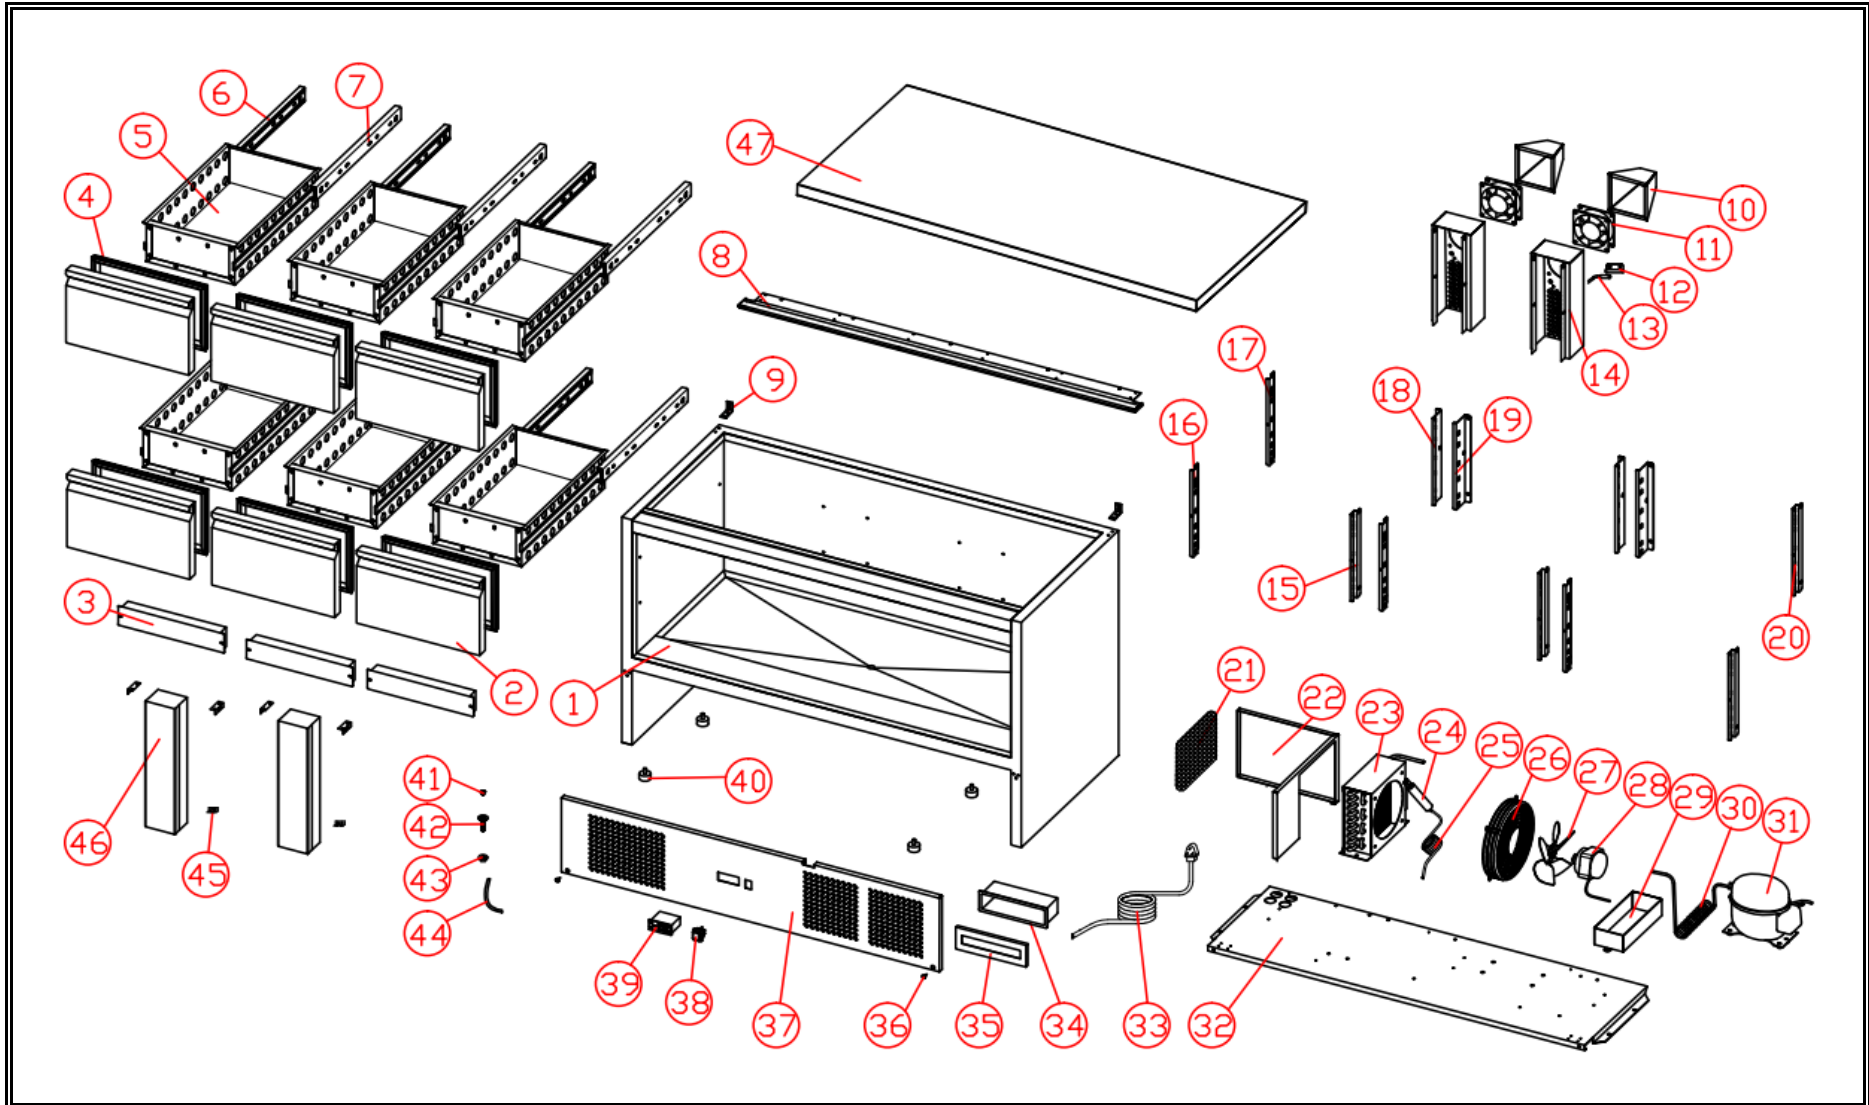

# ecofrost

**7950.5085**

**R290**

Onderdelen informatie

Erzatzteil information

Spare part information

Information de pièces

<b>POS:</b>	<b>Art.No.:</b>	<b>Omschrijving:</b>	<b>Aantal:</b>
1		cabinet	1
2	CS9338.3840	drawer door	6
3	CS9338.3685	drawer beam	3
4	CS9338.3340	drawer door gasket	6
5	CS9338.3845	drawer	6
6	CS9338.3650	drawer guide (left)	6
7	CS9338.3655	drawer guide (right)	6
8		upper hinge	1
9		top fixing plate	2
10	CS9338.3825	air guide cover	2
11	CS9338.3540	eva. Fan	2
12		probe cover	1
13	CS9338.3515	probe	1
14		fan base	2
15		beam hang strip(right)	3
16		beam hang strip(left)	3
17		side rear hang strip(left)	1
18		rear hang strip(right)	2
19	CS9338.3330	rear hang strip(left)	2
20	CS9338.3330	side rear hang strip(right)	1
21	CS9338.3245	dryer filter	1
22		wind cover	1
23	CS9338.3455	condenser	1
24	CS9338.3370	dryer filter	1
25	CS9338.3190	capillary	1
26	CS9338.3585	cond.fan cover	1
27	CS9338.3215	cond. Fan blade	1
28	CS9338.3615	cond. Fan motor	1
29	CS9338.3225	outer drain pan	1
30		high pressure pipe	1
31	CS9390.2455	compressor	1
32		cooling unit board	1
33	CS9338.3530	power cord	1
34	CS9338.3930	plastic water-proof box	1
35	CS9338.3935	plastic water-proof box cover	1
36		large plastic button	2
37		panel	1
38	CS9344.0105	power switch	1
39	CS9338.3545	controller	1
40	CS9338.3110	feet	4
41	CS9338.3205	water plug	1
42	CS9338.3205	drain-pipe	1
43	CS9338.3205	drain-pipe but	1

Onderdelenlijst 7950.5085

<i>POS:</i>	<i>Art.No.:</i>	<i>Omschrijving:</i>	<i>Aantal:</i>
44	CS9338.3965	PVC drain-pipe	1
45		middle beam connect	6
46		middle beam	2
47		counter top	1