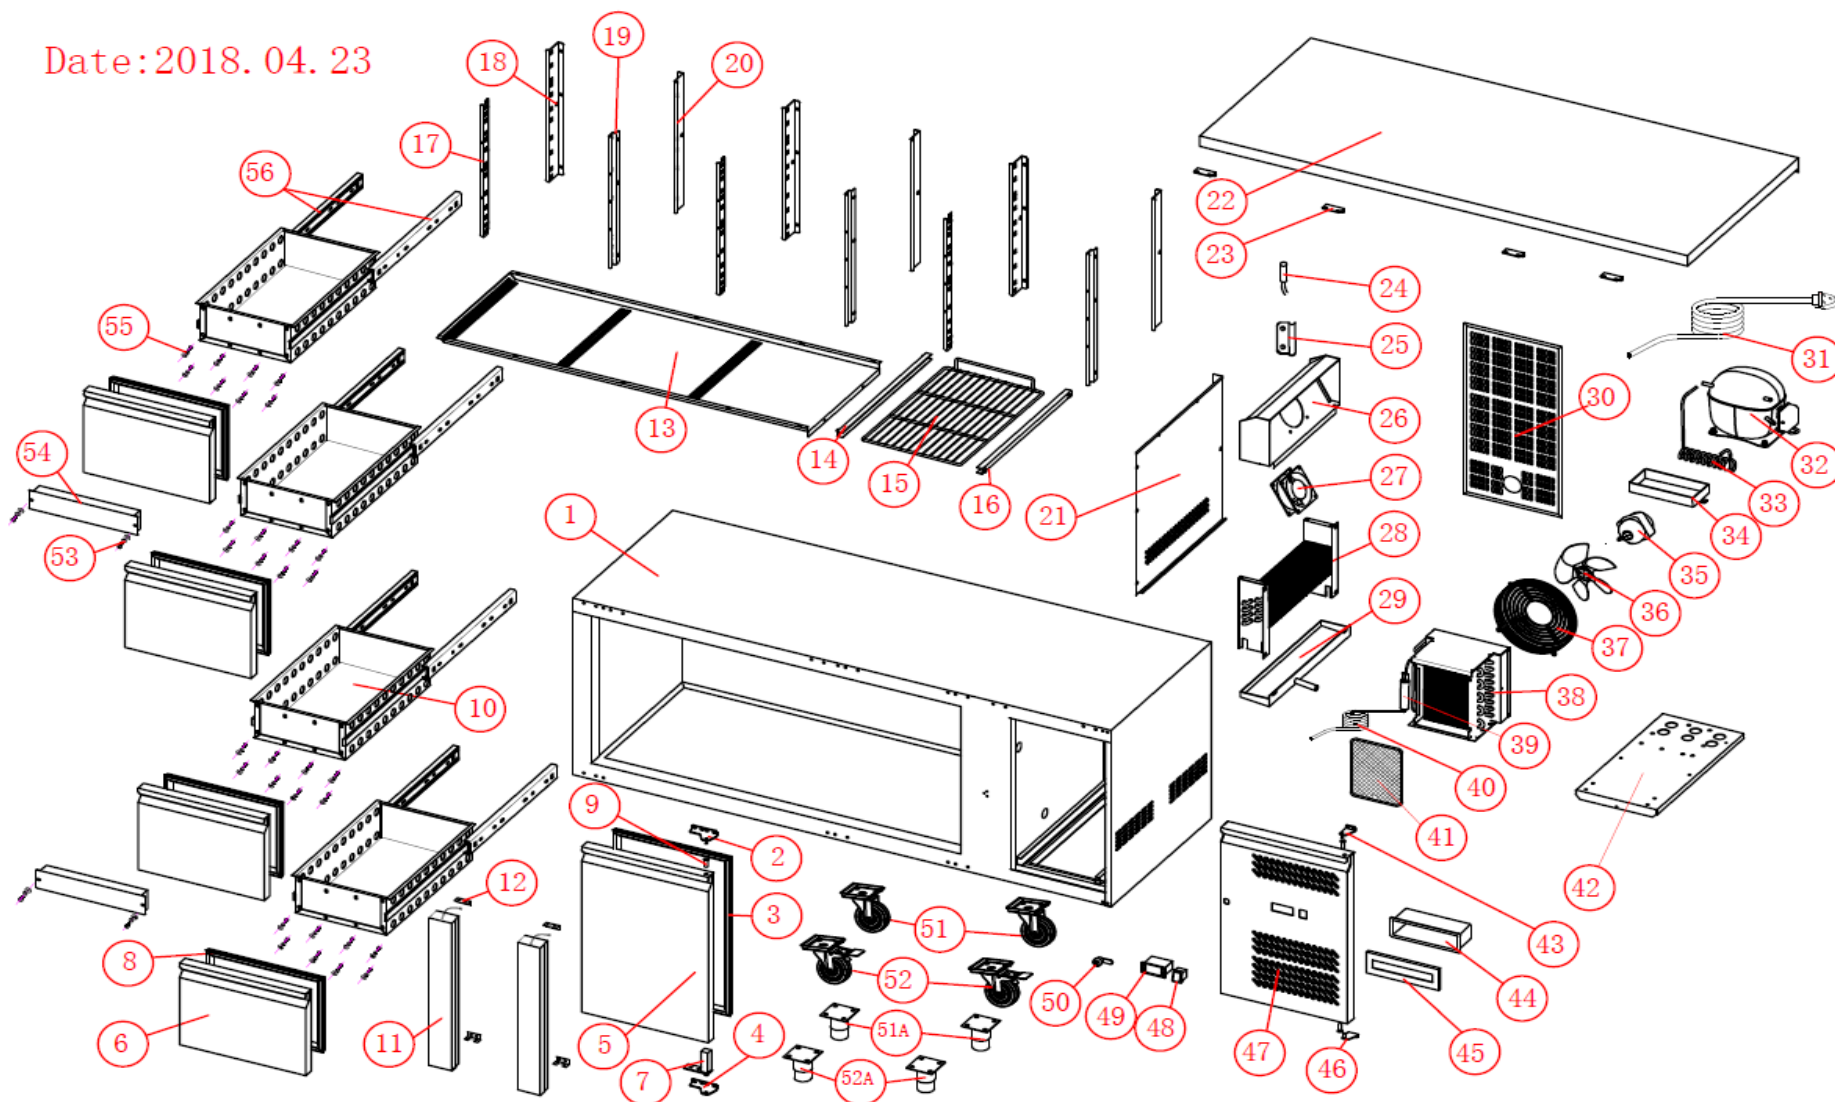

## Onderdelenlijst 7950.5175

POS:	Art.No.:	Omschrijving:	Aantal:
1		cabinet	1
2	9338.3905	right upper hinge	1
3	9338.3350	door gasket	1
4	9338.3910	right bottom hinge	1
5	9338.3755	door(right )	1
6		drawer door	4
7	9338.3080	spring hinge	1
8	9338.3360	drawer door gasket	4
9	9338.3275	door axis sleeve	3
10		GN1/2 drawer	4
11		middle beam	2
12		middle beam connect	4
13		air guide board	1
14		left shelf guide	1
15	9338.3025	shelf	1
16		right shelf guide	1
17		beam hang strip(left)	3
18		rear hang strip(left)	3
19		beam hang strip(right)	3
20		rear hang strip(right)	3
21		fan cover	1
22		counter top	1
23		top fixing plate	4
24	9338.3515	probe	1
25		probe cover	1
26		eva. Fan cover	1
27	9338.3540	eva. Fan	1
28	9338.3475	evaporator	1
29	9338.3220	evapotaror drain pan	1
30		back cover	1
31	9338.3530	power cord	1
32	9338.3425	compressor	1
33	9338.3960	high pressure pipe	1
34	9338.3225	outer drain pan	1
35	9338.3615	cond. Fan motor	1
36		cond. Fan blade	1
37	9338.3585	cond.fan cover	1
38	9338.3450	condenser	1
39	9338.3370	dryer filter	1
40	9338.3190	capillary	1
41	9338.3260	dryer filter	1
42		cooling unit board	1
43	9338.3925	control panel upper hinge	1
44	9338.3930	plastic water-proof box	1
45	9338.3935	plastic water-proof box cover	1
46	9338.3940	control paner bottom hinge	1
47		panel	1

## Onderdelenlijst 7950.5175

POS:	Art.No.:	Omschrijving:	Aantal:
48	9344.0105	power switch	1
49	9338.3545	controller	1
50	9338.3115	door lock	1
51	9338.3085	wheel	2
51A		feet(optional)	2
52	9338.3090	wheel(with lock)	2
52A		feet(optional)	2
53		screw(M4*12)	4
54		drawer beam	2
55		screw(M5*12)	32
56	9338.3650	drawer guide	4
56A	9338.3655	drawer guide	4