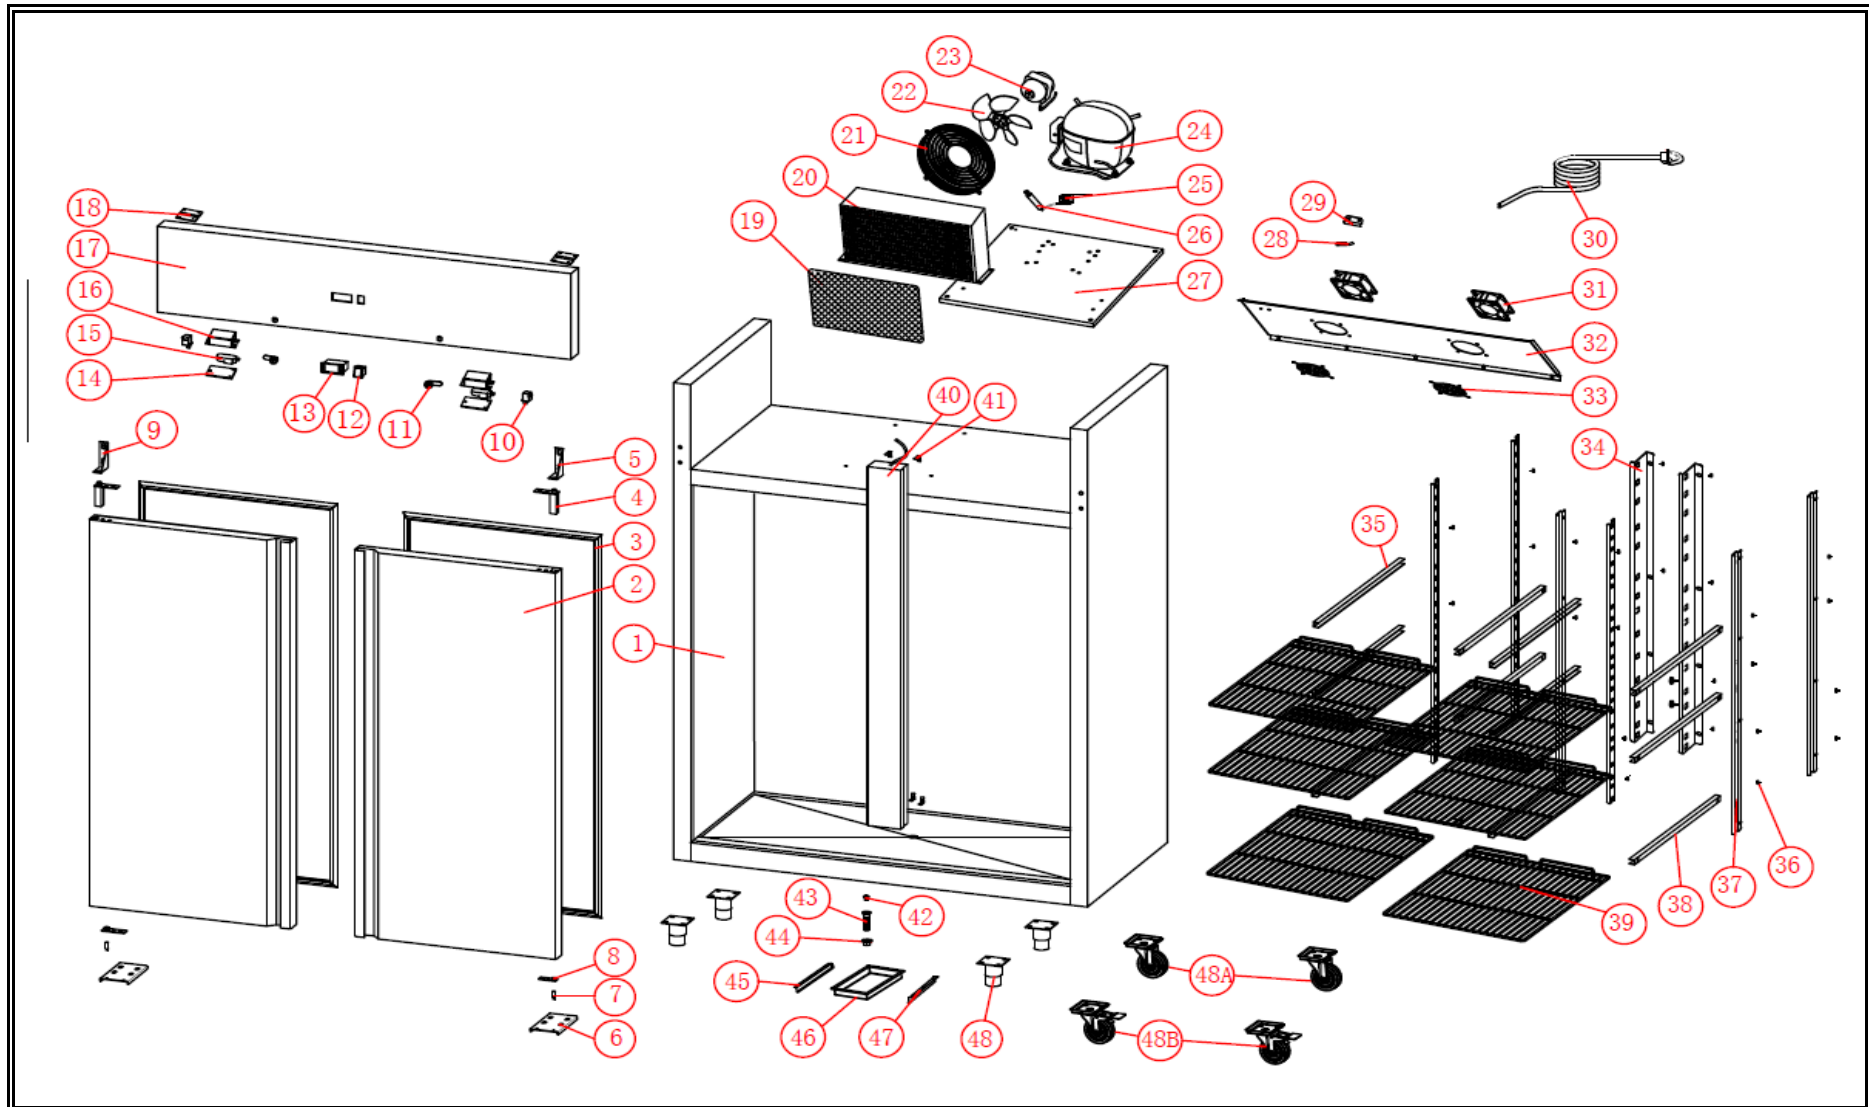

ecofrost

7950.5215

Onderdelen informatie
Erzatzteil information
Spare part information
Information de pièces

POS:	Art.No.:	Omschrijving:	Aantal:
1		cabinet	1
2		door	2
3	9338.3335	door gasket	2
4	9338.3075	spring hinge	2
5		right upper hinge	1
6		right bottom hinge	2
7	9338.3900	hinge axis	2
8	9338.3280	door axis sleeve	2
9		left upper hinge	1
10	9338.3570	light/fan switch	2
11	9338.3115	door lock	2
12	9344.0105	power switch	1
13	9338.3545	controller	1
14		light cover	2
15	9338.3565	LED light	2
16		light box	2
17		panel	1
18		panel connect	2
19	9338.3255	filter net	1
20	9338.3465	condenser	1
21	9338.3595	cond.fan cover	1
22		cond. Fan blade	1
23	9338.3610	cond. Fan motor	1
24		compressor	1
25	9338.3190	capillary	1
26	9338.3370	dryer filter	1
27		cooling unit board	1
28	9338.3525	sensor	1
29		sensor clip	1
30	9338.3530	power cord	1
31	9338.3540	eva. Fan motor	2
32		fan plate combination	1
33		eva. fan cover	2
34		rear hang strip	2
35		left shelf guide	6
36	9338.3000	M5 bolt	32
37		shelf holder	6
38		right shelf guide	6
39		shelf	6
40		middle beam	1
41		middle beam connect	4
42	9338.3205	water plug	1
43	9338.3205	drain-pipe	1

POS:	Art.No.:	Omschrijving:	Aantal:
44	9338.3205	drain-pipe but	1
45		outer drain pan support-left	1
46		outer drain pan	1
47		outer drain pan support-right	1
48		feet	4
49	9338.3085	wheel (optional)	2
50	9338.3090	wheel with lock (optional)	2