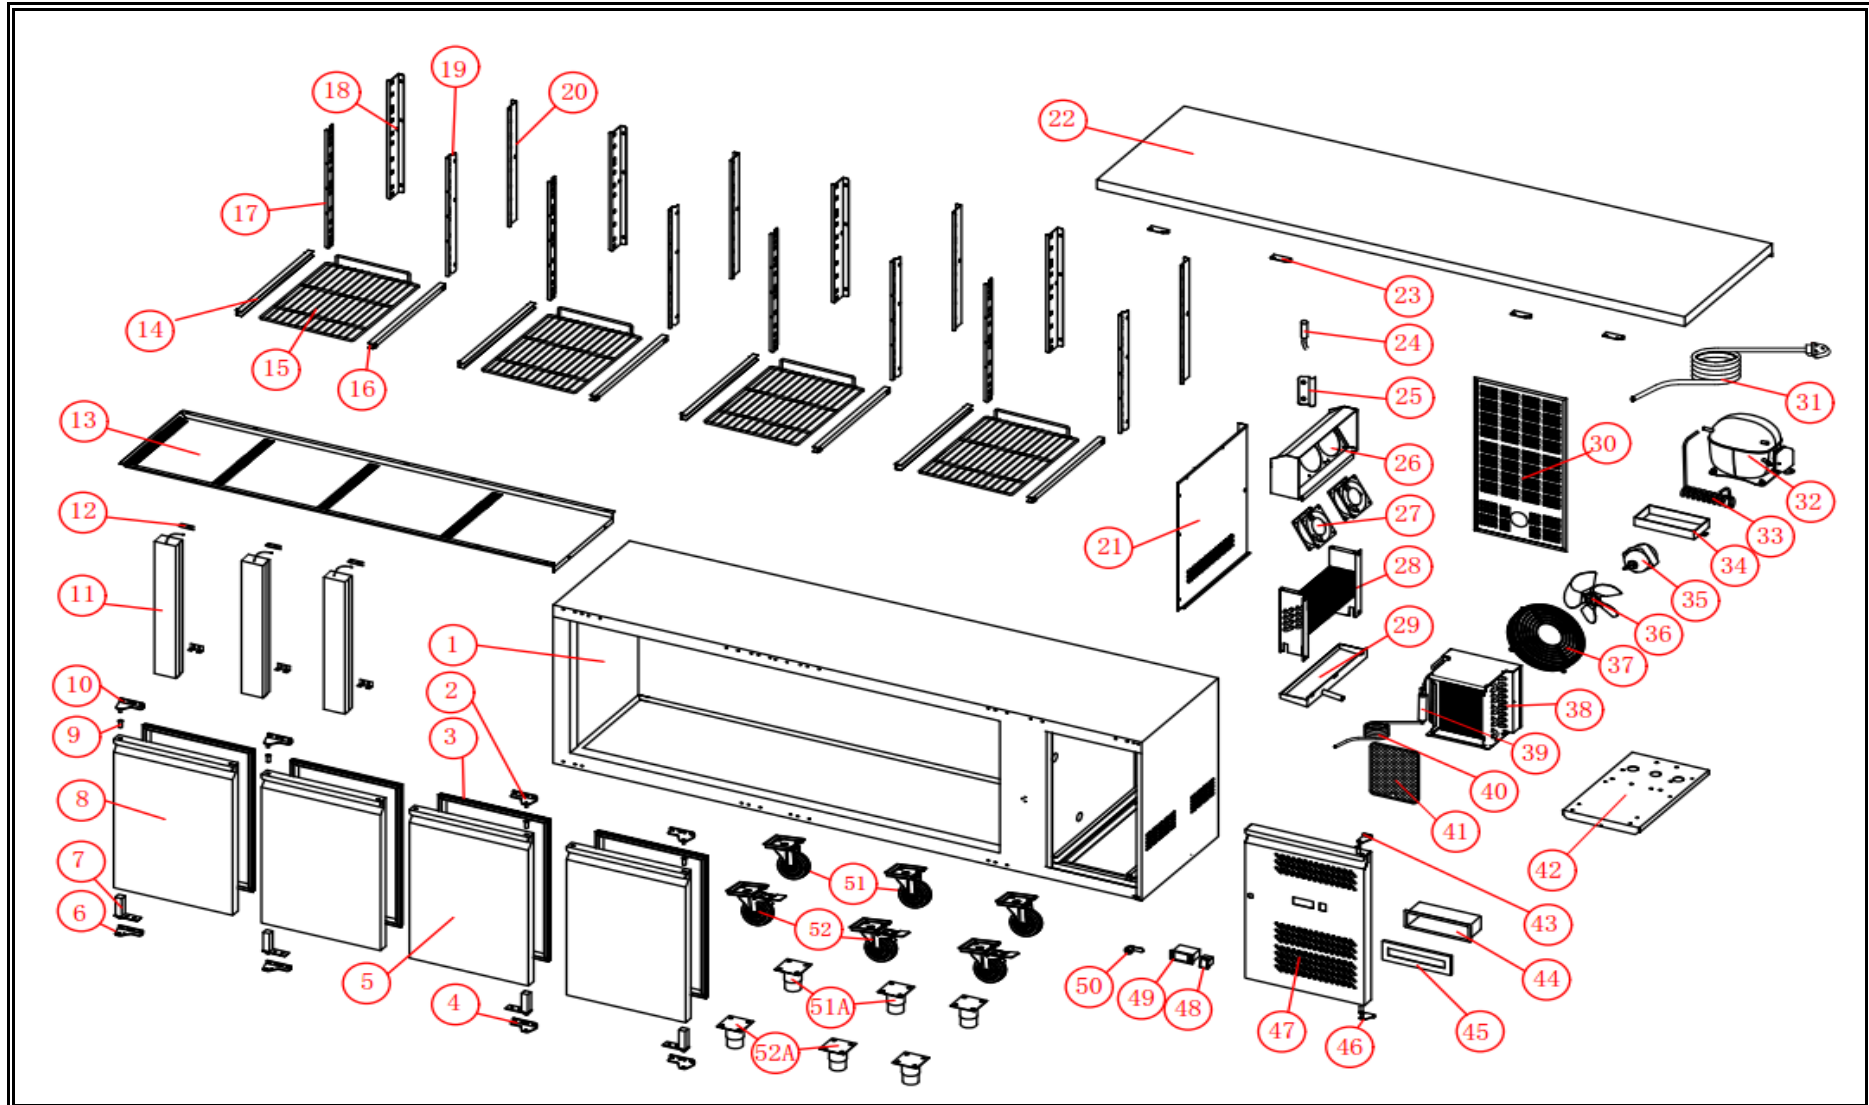

**7950.5230**

**R290**

Onderdelen informatie  
Erzatzteil information  
Spare part information  
Information de pièces

POS:	Art.No.:	Omschrijving:	Aantal:
1		cabinet	1
2	CS9338.3905	right upper hinge	2
3	CS9338.3350	door gasket	4
4	CS9338.3910	right bottom hinge	2
5	CS9338.3755	door(right )	2
6	CS9338.3920	left bottom hinge	2
7	CS9338.3080	spring hinge	4
8	CS9338.3780	door(left )	2
9	CS9338.3275	door axis sleeve	6
10	CS9338.3915	left upper hinge	2
11		middle beam	3
12		middle beam connect	6
13		air guide board	1
14		left shelf guide	4
15		shelf	4
16		right shelf guide	4
17		beam hang strip(left)	4
18		rear hang strip(left)	4
19		beam hang strip(right)	4
20		rear hang strip(right)	4
21		fan cover	1
22		counter top	1
23		top fixing plate	4
24	CS9338.3515	probe	1
25		probe cover	1
26		eva. Fan cover	1
27	CS9338.3540	eva. Fan	2
28	CS9338.3775	evaporator	1
29	CS9338.3785	evapotaror drain pan	1
30		back cover	1
31	CS9338.3530	power cord	1
32	CS9338.3415	compressor	1
33	CS9338.3960	high pressure pipe	1
34	CS9338.3225	outer drain pan	1
35	CS9338.3615	cond. Fan motor	1
36	CS9338.3215	cond. Fan blade	1
37	CS9338.3585	cond.fan cover	1
38	CS9338.3450	condenser	1
39	CS9338.3370	dryer filter	1
40	CS9338.3190	capillary	1
41	CS9338.3260	dryer filter	1
42		cooling unit board	1
43	CS9338.3925	control panel upper hinge	1

POS:	Art.No.:	Omschrijving:	Aantal:
44	CS9338.3930	plastic water-proof box	1
45	CS9338.3935	plastic water-proof box cover	1
46	CS9338.3940	control paner bottom hinge	1
47		panel	1
48	CS9344.0105	power switch	1
49	CS9338.3545	controller	1
50	CS9338.3115	door lock	1
51		wheel	3
52	CS9338.3325	feet(optional)	3
53		wheel(with lock)	3
54	CS9338.3325	feet(optional)	3