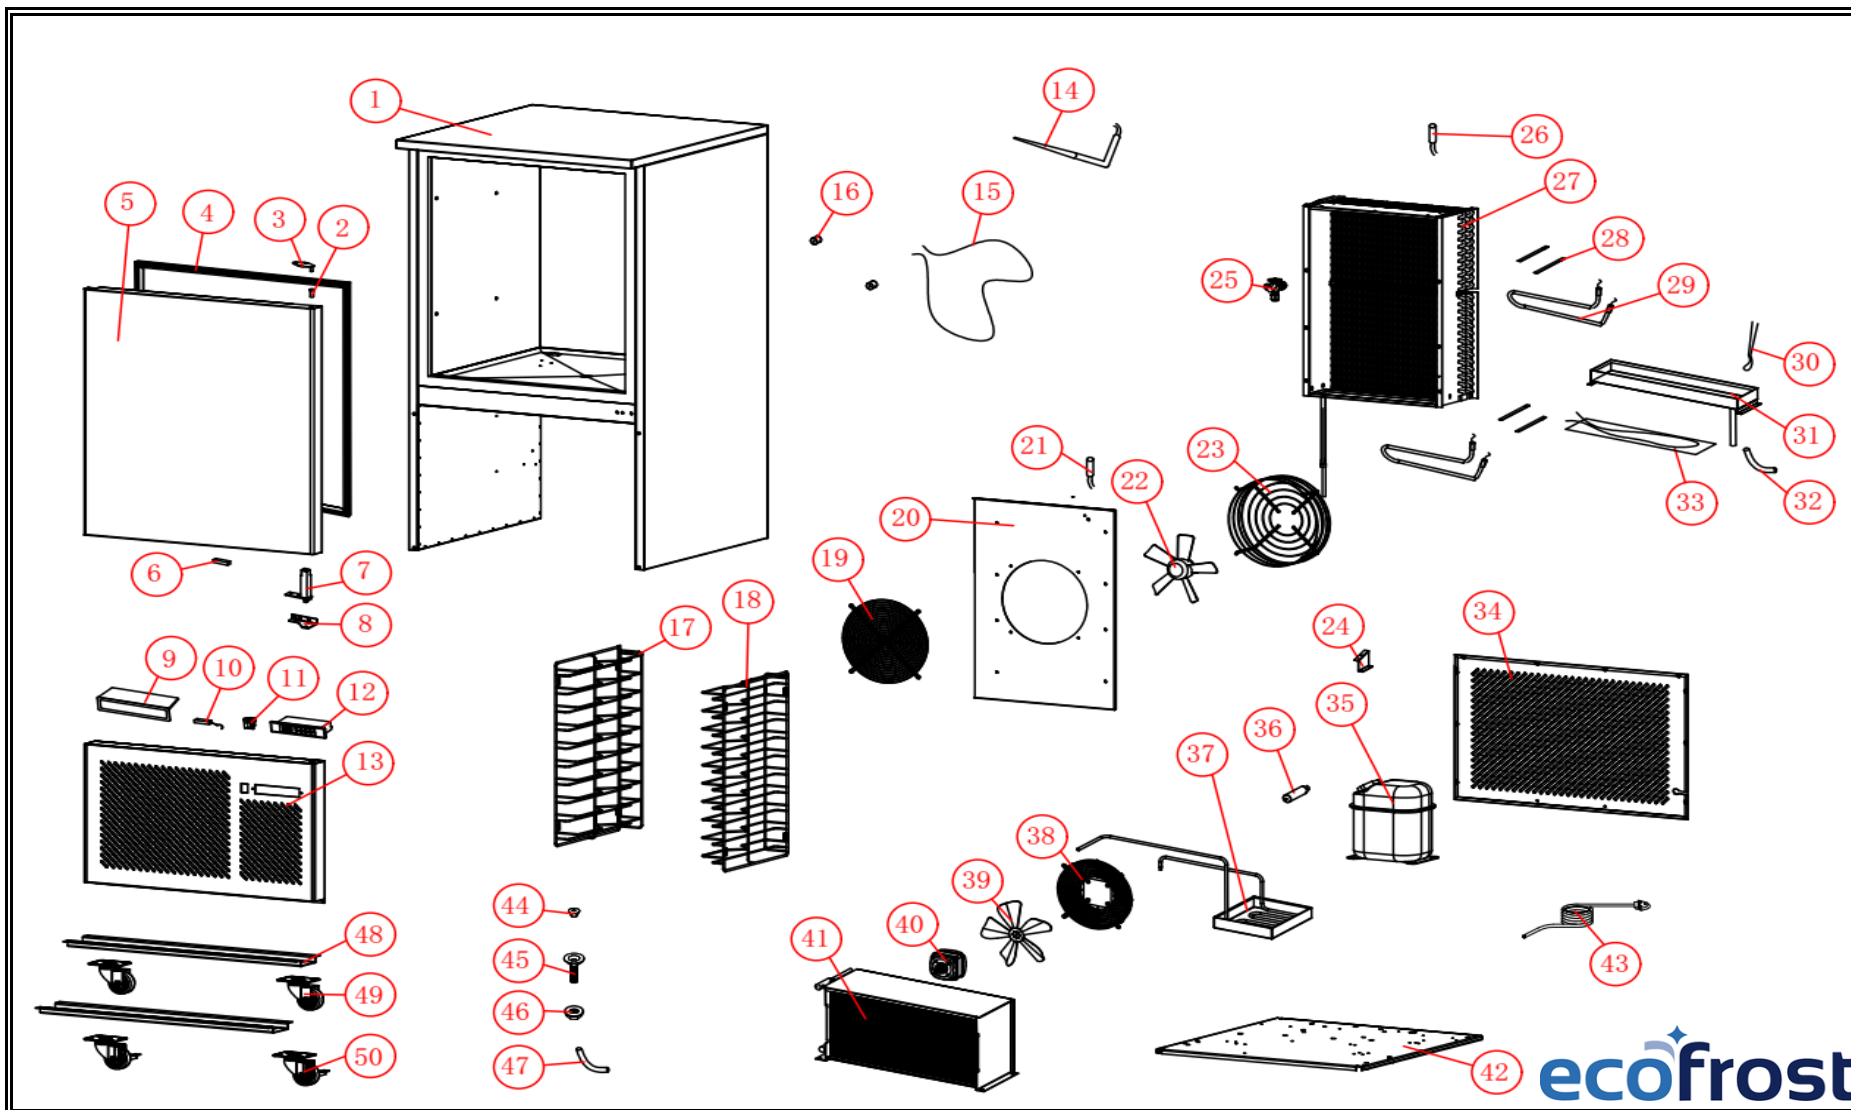

ecofrost

7950.5240

R290

Onderdelen informatie
Erzatzteil information
Spare part information
Information de pièces

POS:	Art.No.:	Omschrijving:	Aantal:
1		cabinet	1
2	9338.3275	door axis sleeve	1
3	9338.3712	right upper hinge	1
4	9338.3702	door gasket	1
5		door	1
6	9338.3705	magnet	1
7	9338.3710	spring hinge	1
8	9338.3711	right bottom hinge	1
9		controller antiwater cover	1
10	9338.3706	magnet switch	1
11	9344.0105	power switch	1
12	9338.3730	controller	1
13		panel	1
14	9338.3720	core probe	1
15		frame heater	1
16		spacer	2
17		pan holder(left)	1
18		pan holder(right)	1
19		conden.fan cover	1
20		fan cover	1
21	9338.3525	probe	1
22	9338.3660	eva. Fan	1
23		eva fan cover	1
24		dryer filter mounting plate	1
25	9338.3735	expansion valve	1
26	9338.3520	eva. probe	1
27		evaporator	1
28		metal tie strip	4
29	9338.3375	defrost heater	2
30	9338.3510	draining heater	1
31	9338.3380	inner water box	1
32		transparent hose	1
33	9338.3385	eva. drain pan heater	1
34		back cover	1
35	9338.3392	compressor	1
36	9338.3370	dryer filter	1
37	9338.3395	outer water box	1
38		eva. Fan cover	1
39		cond. Fan blade	1
40	9338.3725	cond.Fan motor	1
41	9338.3400	condenser	1
42		cooling unit board	1
43		power cord	1

POS:	Art.No.:	Omschrijving:	Aantal:
44		water plug	1
45		drain-pipe	1
46		drain-pipe but	1
47		drain-pipe	1
48		castor mounting plate	2
49	9338.3095	castor	2
50	9338.3100	castor(with brake)	2