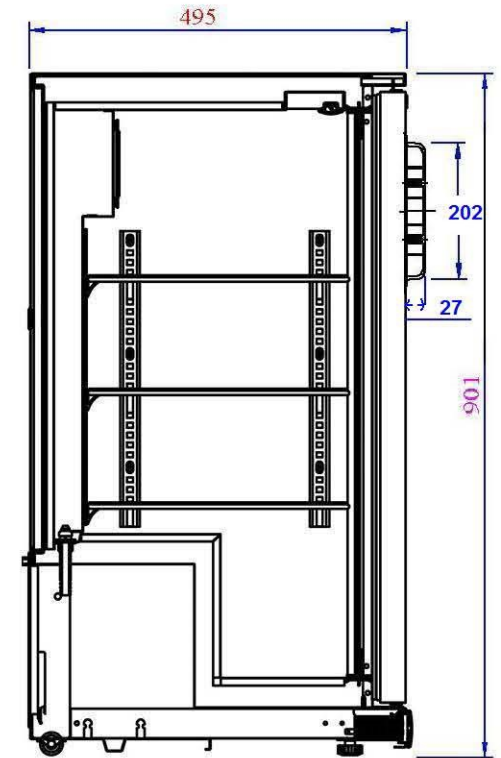

GL004

DRAWN BY:	SKU CODE
DATE: 13/06/2019	GL004
SHEET: 1	
DRAWING TITLE POLAR BACK BAR COOLER - 330 Ltr 11.65cuft	
STATUS REVISION	REV. 4