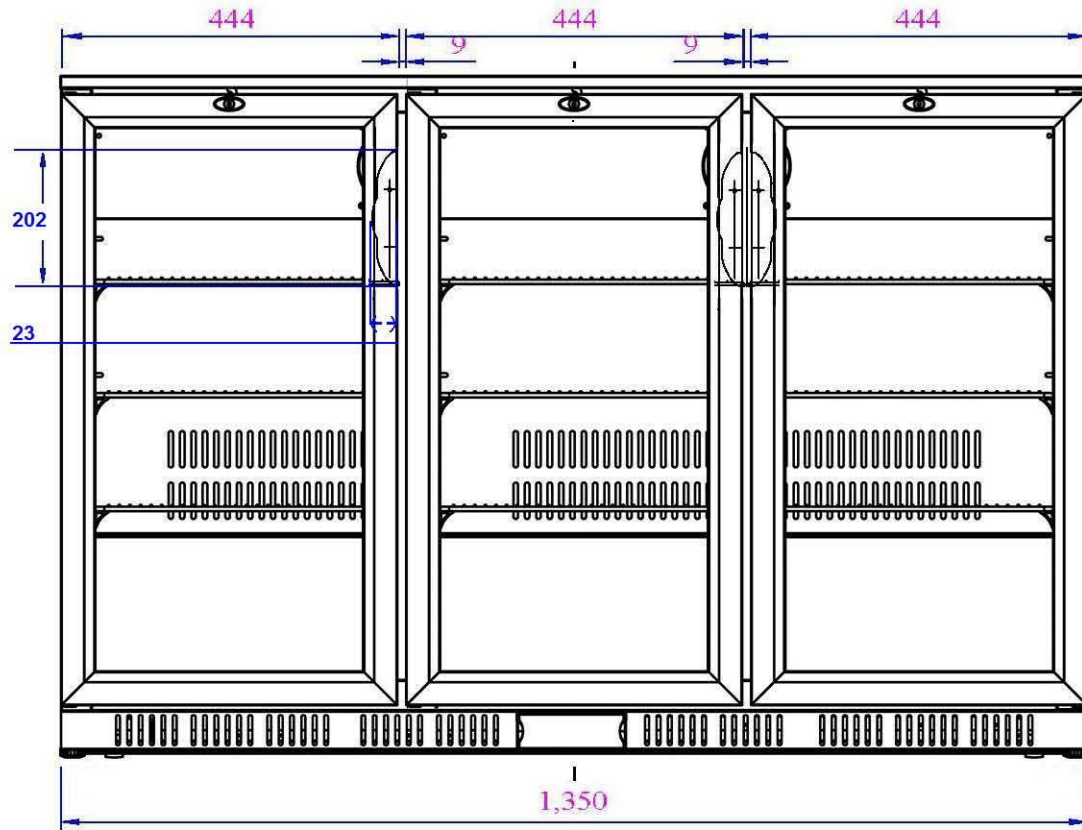

GL004

DRAWN BY:	SKU CODE
DATE: 13/06/2019	GL004
SHEET: 1	
DRAWING TITLE POLAR BACK BAR COOLER - 330 Ltr 11.65cuft	
STATUS REVISION	REV. 4