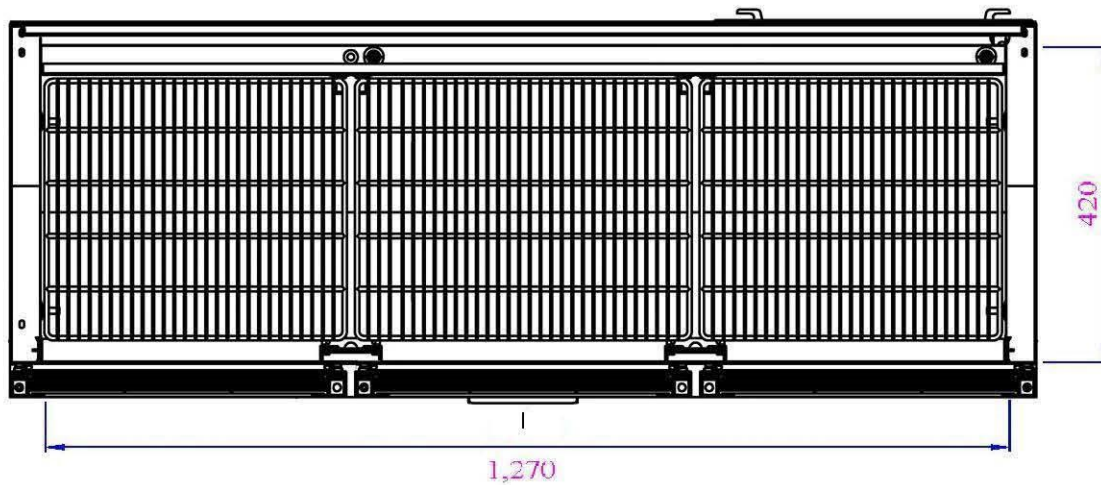

GL004

DRAWN BY:	SKU CODE
DATE: 13/06/2019	GL004
SHEET: 1	
DRAWING TITLE POLAR BACK BAR COOLER - 330 Ltr 11.65cuft	
STATUS REVISION	REV. 4