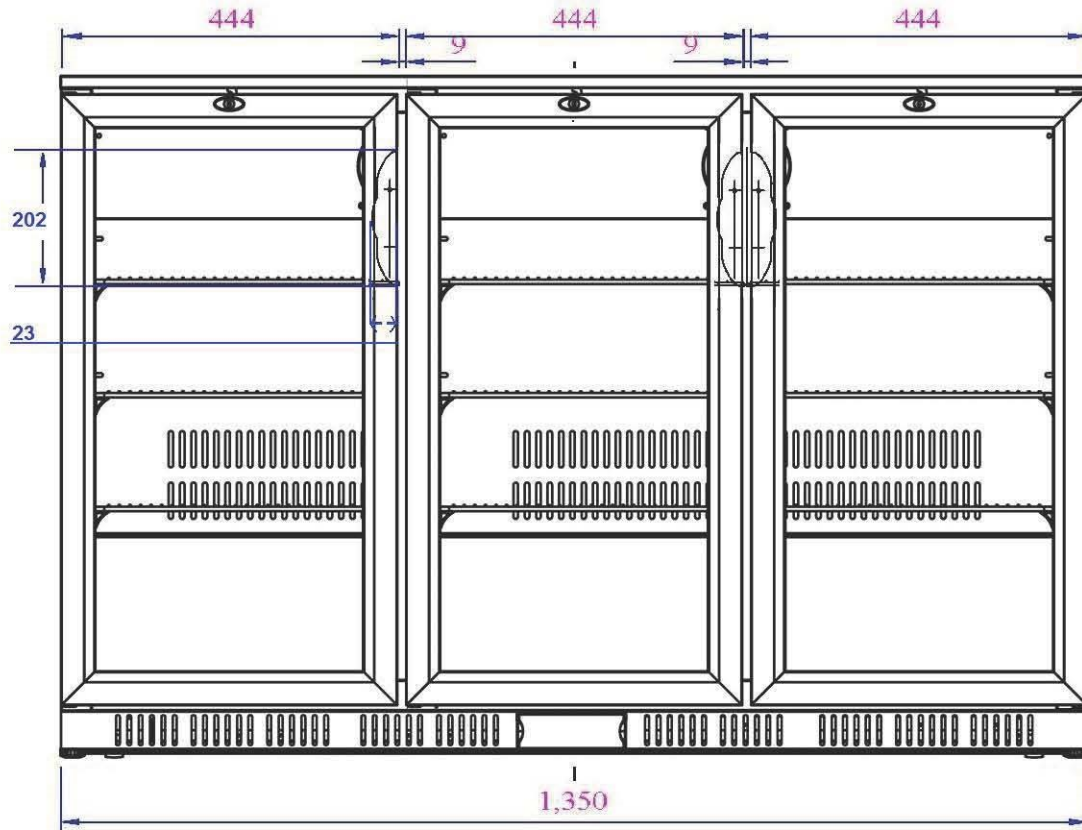

GL009

DRAWN BY:	SKU CODE
DATE: 13/06/2019	GL009
SHEET: 1	
DRAWING TITLE POLAR BACK BAR COOLER - 330 Ltr 11.65cuft	
STATUS REVISION	REV. 5