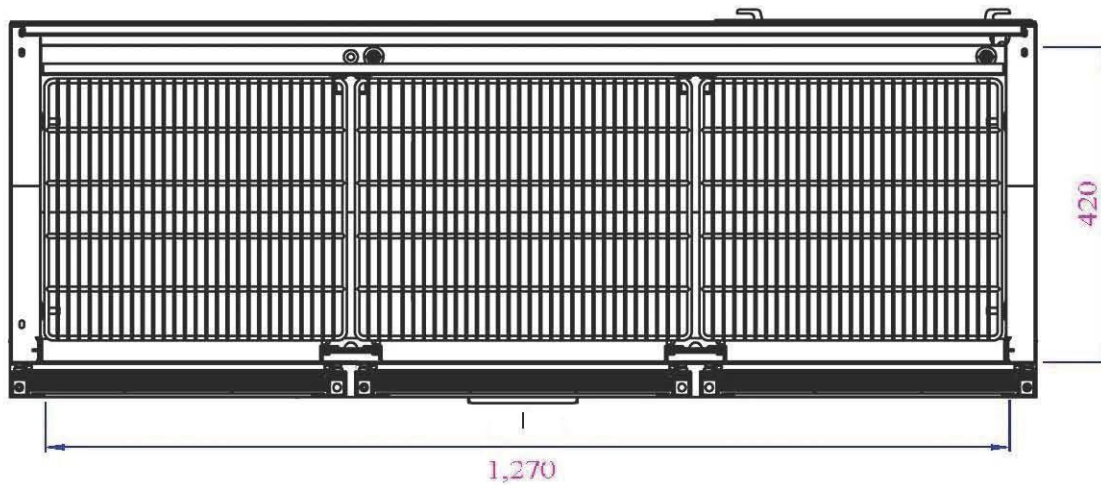

GL009

DRAWN BY:	SKU CODE
DATE: 13/06/2019	GL009
SHEET: 1	
DRAWING TITLE POLAR BACK BAR COOLER - 330 Ltr 11.65cuft	
STATUS REVISION	REV. 5