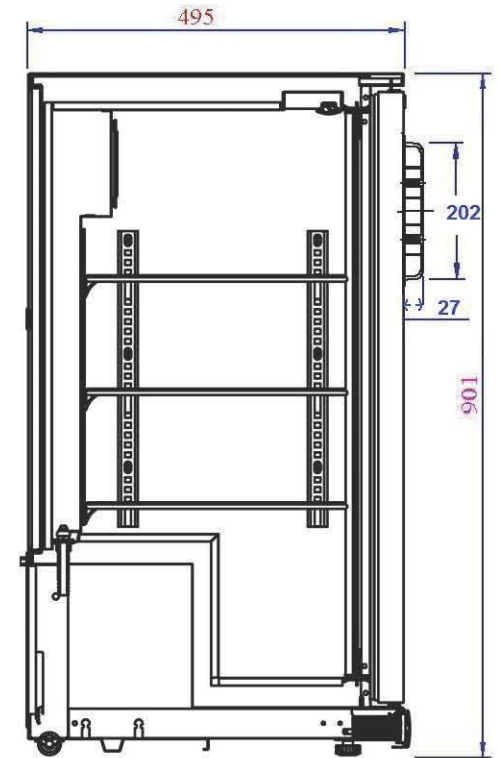

GL009

DRAWN BY:	SKU CODE
DATE: 13/06/2019	GL009
SHEET: 1	
DRAWING TITLE POLAR BACK BAR COOLER - 330 Ltr 11.65cuft	
STATUS REVISION	REV. 5