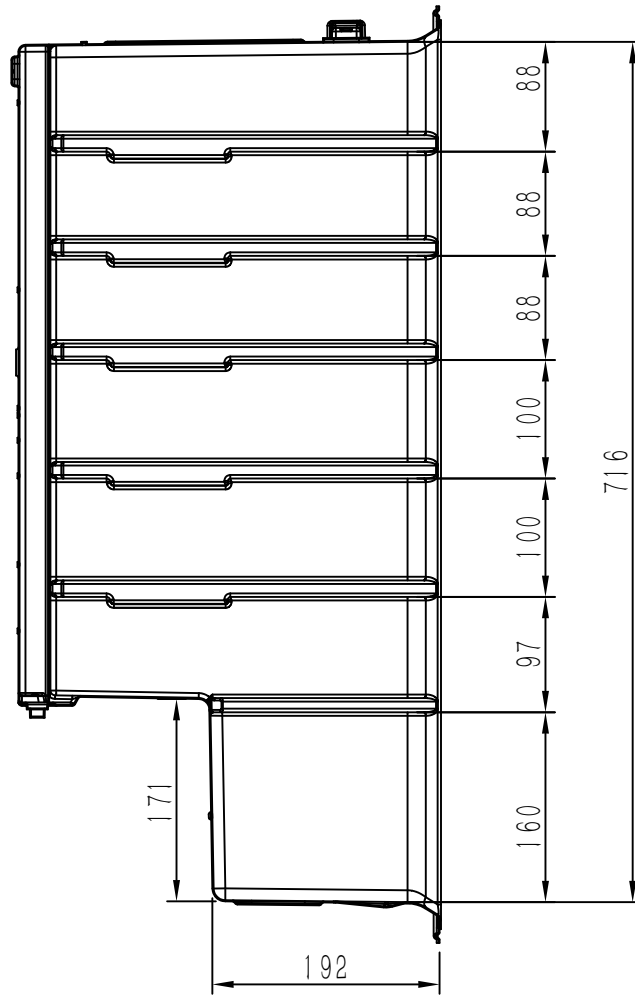

Drawn By:	SKU code(s):
Date: 28/01/2021	CC066
Sheet: 1	
Drawing Title:	
Polar C-Series Under Counter Wine Fridge - 28 Bottle	
Status Revision	

359

334

333

357

171

192

160

100

100

88

88

716

Interior dimension and the distance between each shelf