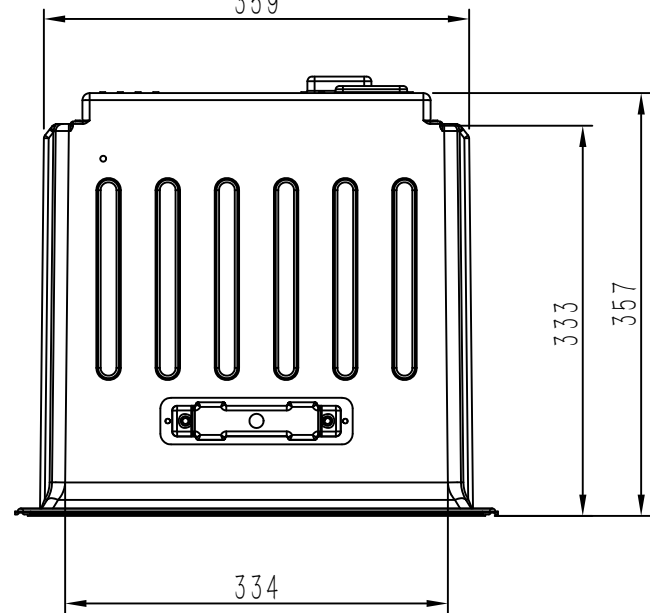

Drawn By:	SKU code(s):
Date: 28/01/2021	CC066
Sheet: 1	
Drawing Title:	
Polar C-Series Under Counter Wine Fridge - 28 Bottle	
Status Revision	

359

334

333

357

171

192

160

100

100

88

88

716

Interior dimension and the distance between each shelf