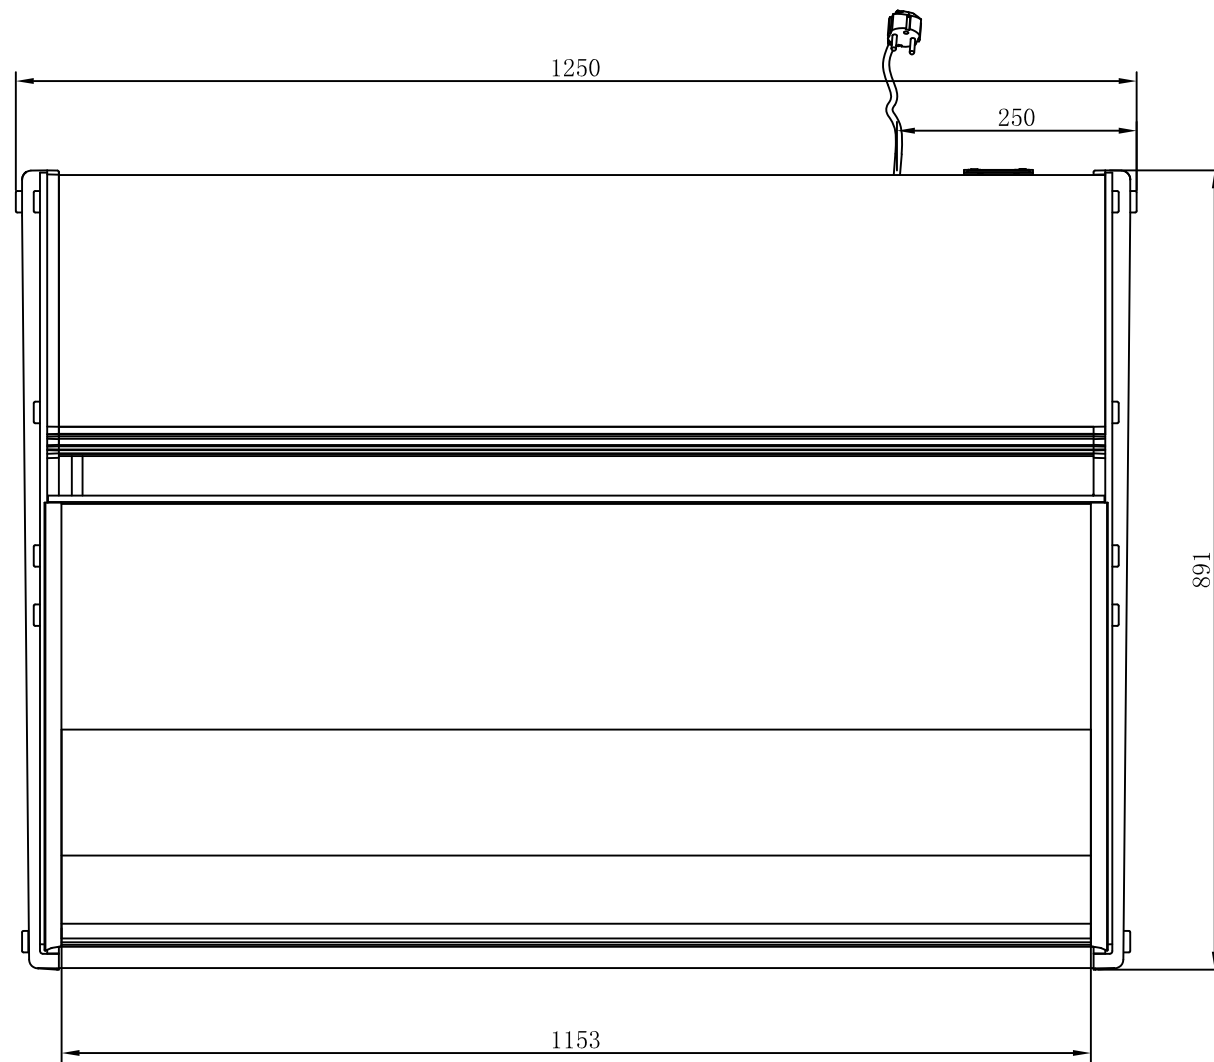

A-A

Drawn by:	SKU Code(s) GE961		
Date: 2022/03/30			
Sheet: 1			
Drawing Title: Polar G Series Fish Display Serve Over Counter 255L			
Status:	Final	Revision:	1