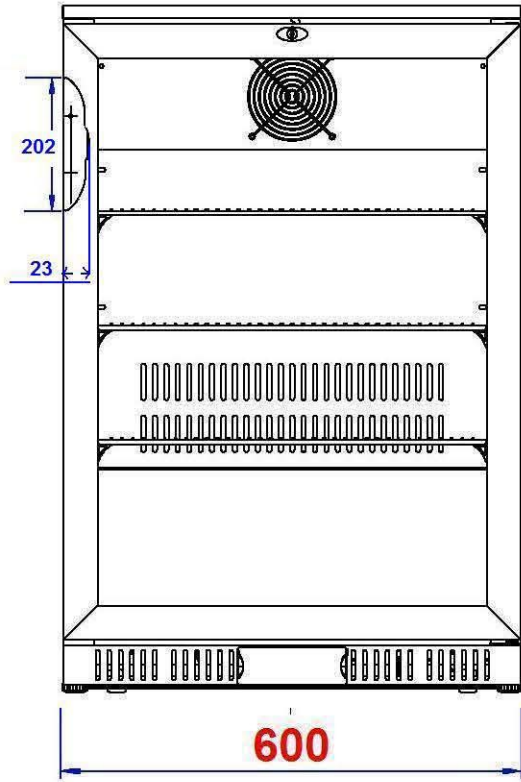

# GL001

DRAWN BY:	SKU CODE
DATE: 13/06/2019	GL001
SHEET: 1	
DRAWING TITLE POLAR BACK BAR COOLER - 138Ltr 4.87 cuft	
STATUS REVISION	REV. 4