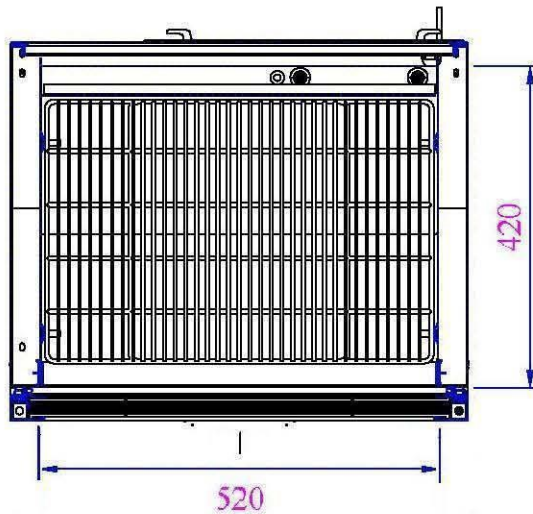

# GL001

DRAWN BY:	SKU CODE
DATE: 13/06/2019	GL001
SHEET: 1	
DRAWING TITLE POLAR BACK BAR COOLER - 138Ltr 4.87 cuft	
STATUS REVISION	REV. 4