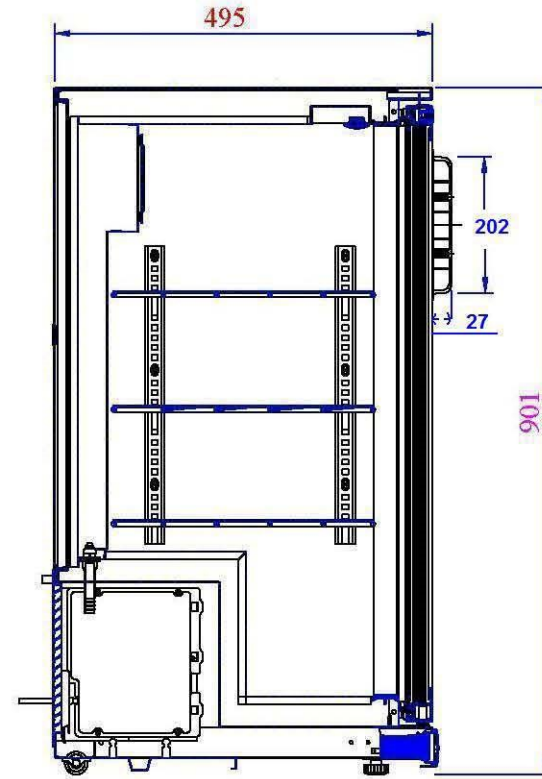

# GL001

DRAWN BY:	SKU CODE
DATE: 13/06/2019	GL001
SHEET: 1	
DRAWING TITLE POLAR BACK BAR COOLER - 138Ltr 4.87 cuft	
STATUS REVISION	REV. 4