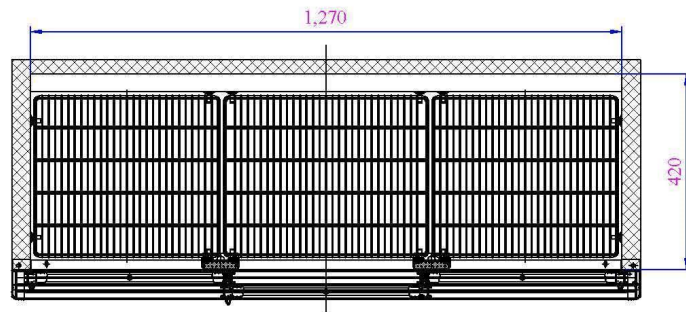

# GL006

DRAWN BY:	SKU CODE
DATE: 13/06/2019	GL006
SHEET: 1	
DRAWING TITLE POLAR BACK BAR COOLER - 330 Ltr 11.65cuft	
STATUS REVISION	REV. 8