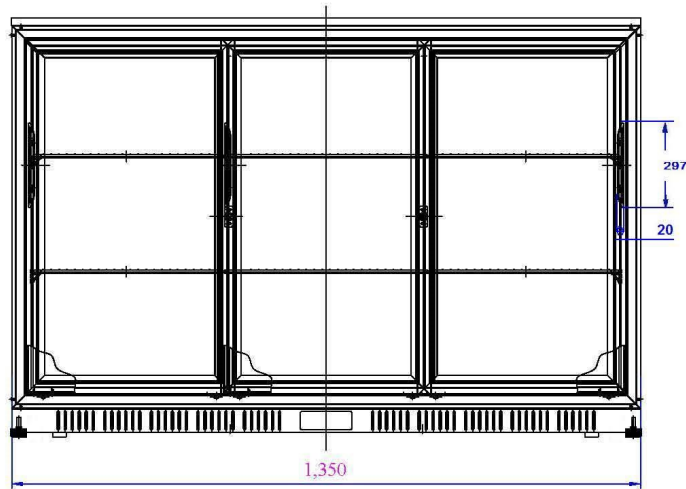

# GL006

DRAWN BY:	SKU CODE
DATE: 13/06/2019	GL006
SHEET: 1	
DRAWING TITLE POLAR BACK BAR COOLER - 330 Ltr 11.65cuft	
STATUS REVISION	REV. 8