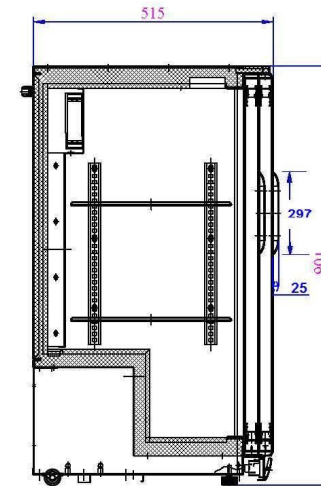

# GL006

DRAWN BY:	SKU CODE
DATE: 13/06/2019	GL006
SHEET: 1	
DRAWING TITLE POLAR BACK BAR COOLER - 330 Ltr 11.65cuft	
STATUS REVISION	REV. 8