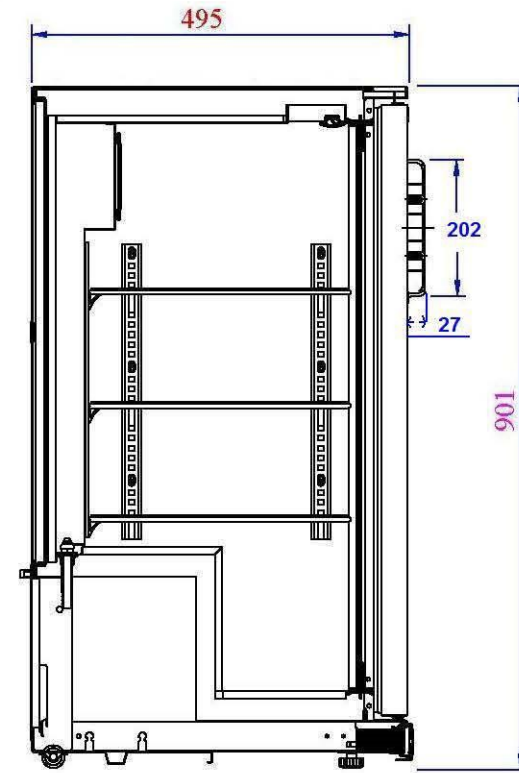

# GL008

DRAWN BY:	SKU CODE
DATE: 13/06/2019	GL008
SHEET: 1	
DRAWING TITLE POLAR BACK BAR COOLER - 208 Ltr 7.35cuft	
STATUS REVISION	REV. 5