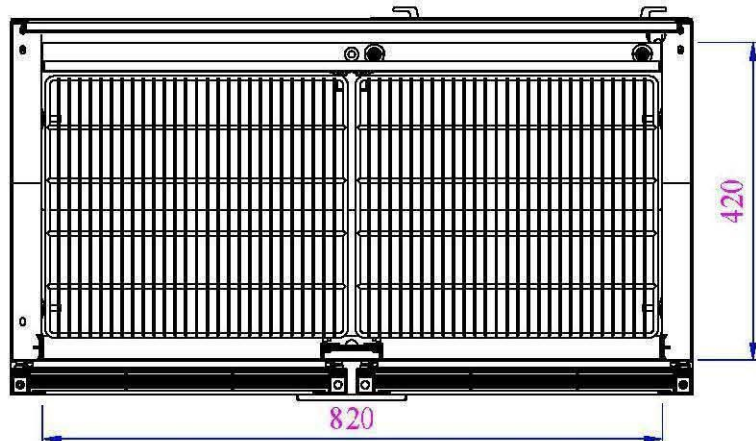

# GL008

DRAWN BY:	SKU CODE
DATE: 13/06/2019	GL008
SHEET: 1	
DRAWING TITLE POLAR BACK BAR COOLER - 208 Ltr 7.35cuft	
STATUS REVISION	REV. 5