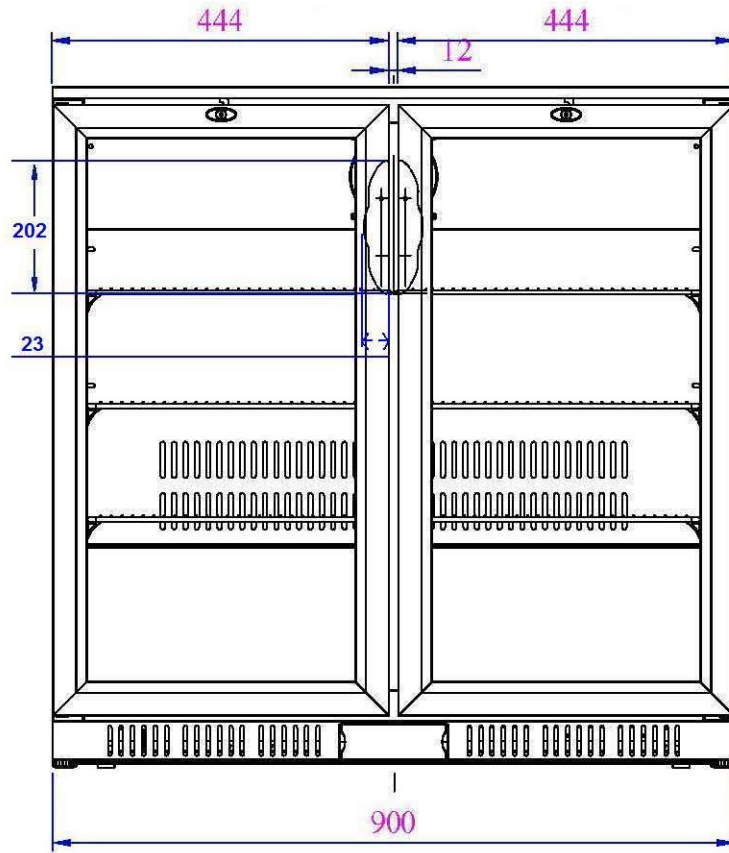

# GL008

DRAWN BY:	SKU CODE
DATE: 13/06/2019	GL008
SHEET: 1	
DRAWING TITLE POLAR BACK BAR COOLER - 208 Ltr 7.35cuft	
STATUS REVISION	REV. 5