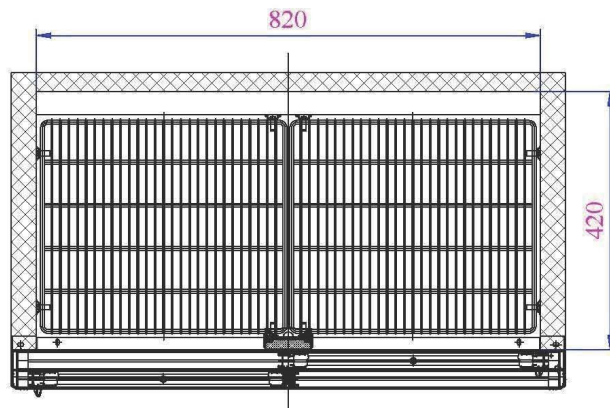

GL010

DRAWN BY:	SKU CODE
DATE: 13/06/2019	GL010
SHEET: 1	
DRAWING TITLE POLAR BACK BAR COOLER - 198 Ltr 6.99cuft	
STATUS REVISION	REV. 7