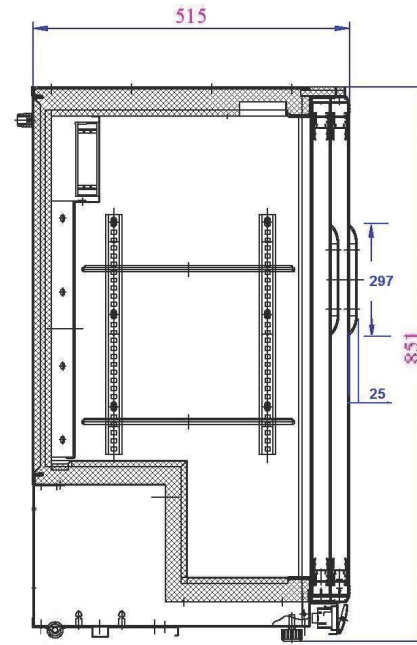

GL010

DRAWN BY:	SKU CODE
DATE: 13/06/2019	GL010
SHEET: 1	
DRAWING TITLE POLAR BACK BAR COOLER - 198 Ltr 6.99cuft	
STATUS REVISION	REV. 7