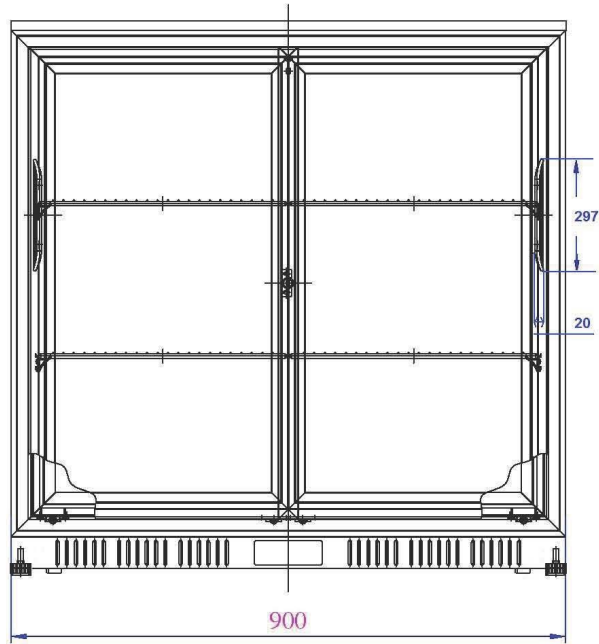

GL010

DRAWN BY:	SKU CODE
DATE: 13/06/2019	GL010
SHEET: 1	
DRAWING TITLE POLAR BACK BAR COOLER - 198 Ltr 6.99cuft	
STATUS REVISION	REV. 7