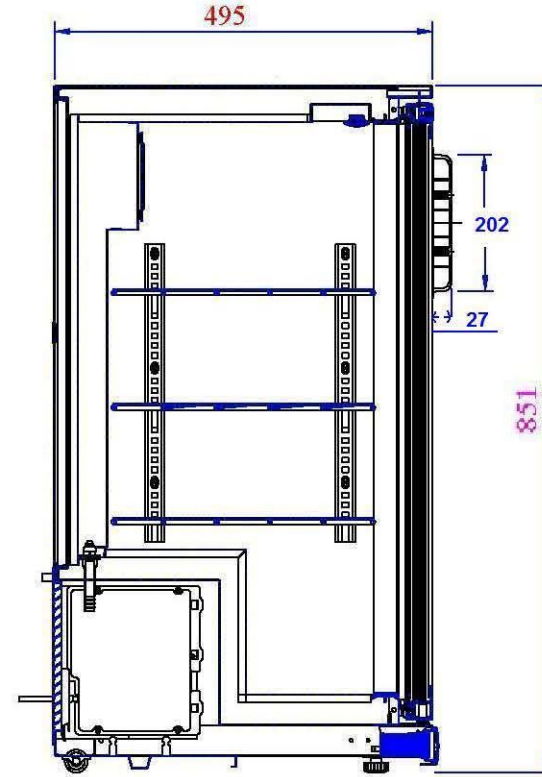

GL011

DRAWN BY:	SKU CODE
DATE: 13/06/2019	GL011
SHEET: 1	
DRAWING TITLE POLAR BACK BAR COOLER - 128Ltr 4.52 cuft	
STATUS REVISION	REV. 5