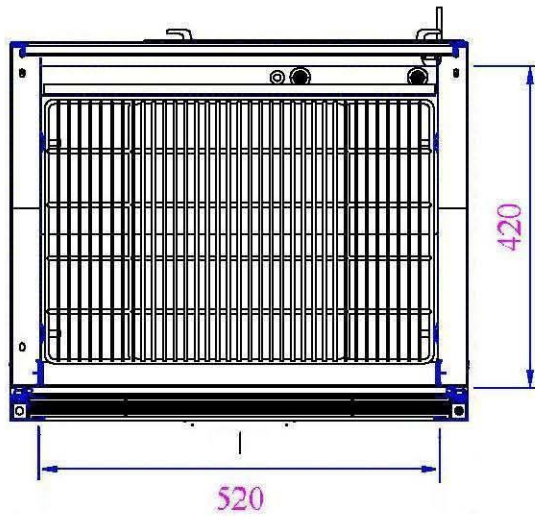

GL011

DRAWN BY:	SKU CODE
DATE: 13/06/2019	GL011
SHEET: 1	
DRAWING TITLE POLAR BACK BAR COOLER - 128Ltr 4.52 cuft	
STATUS REVISION	REV. 5