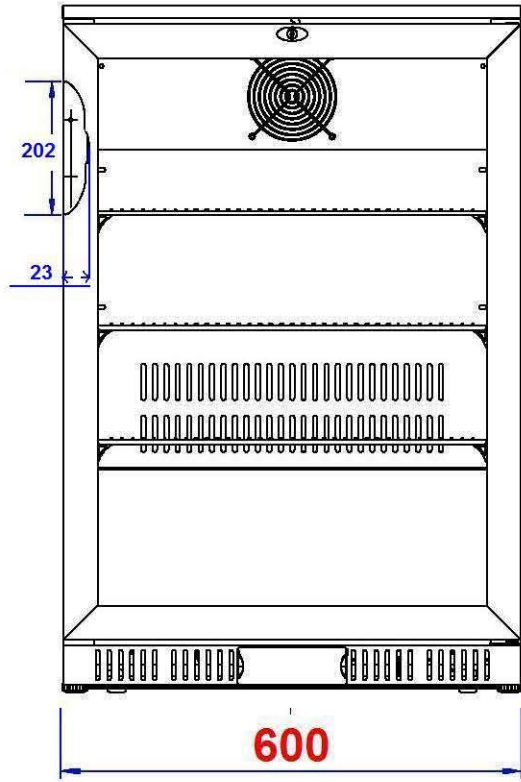

GL011

DRAWN BY:	SKU CODE
DATE: 13/06/2019	GL011
SHEET: 1	
DRAWING TITLE POLAR BACK BAR COOLER - 128Ltr 4.52 cuft	
STATUS REVISION	REV. 5