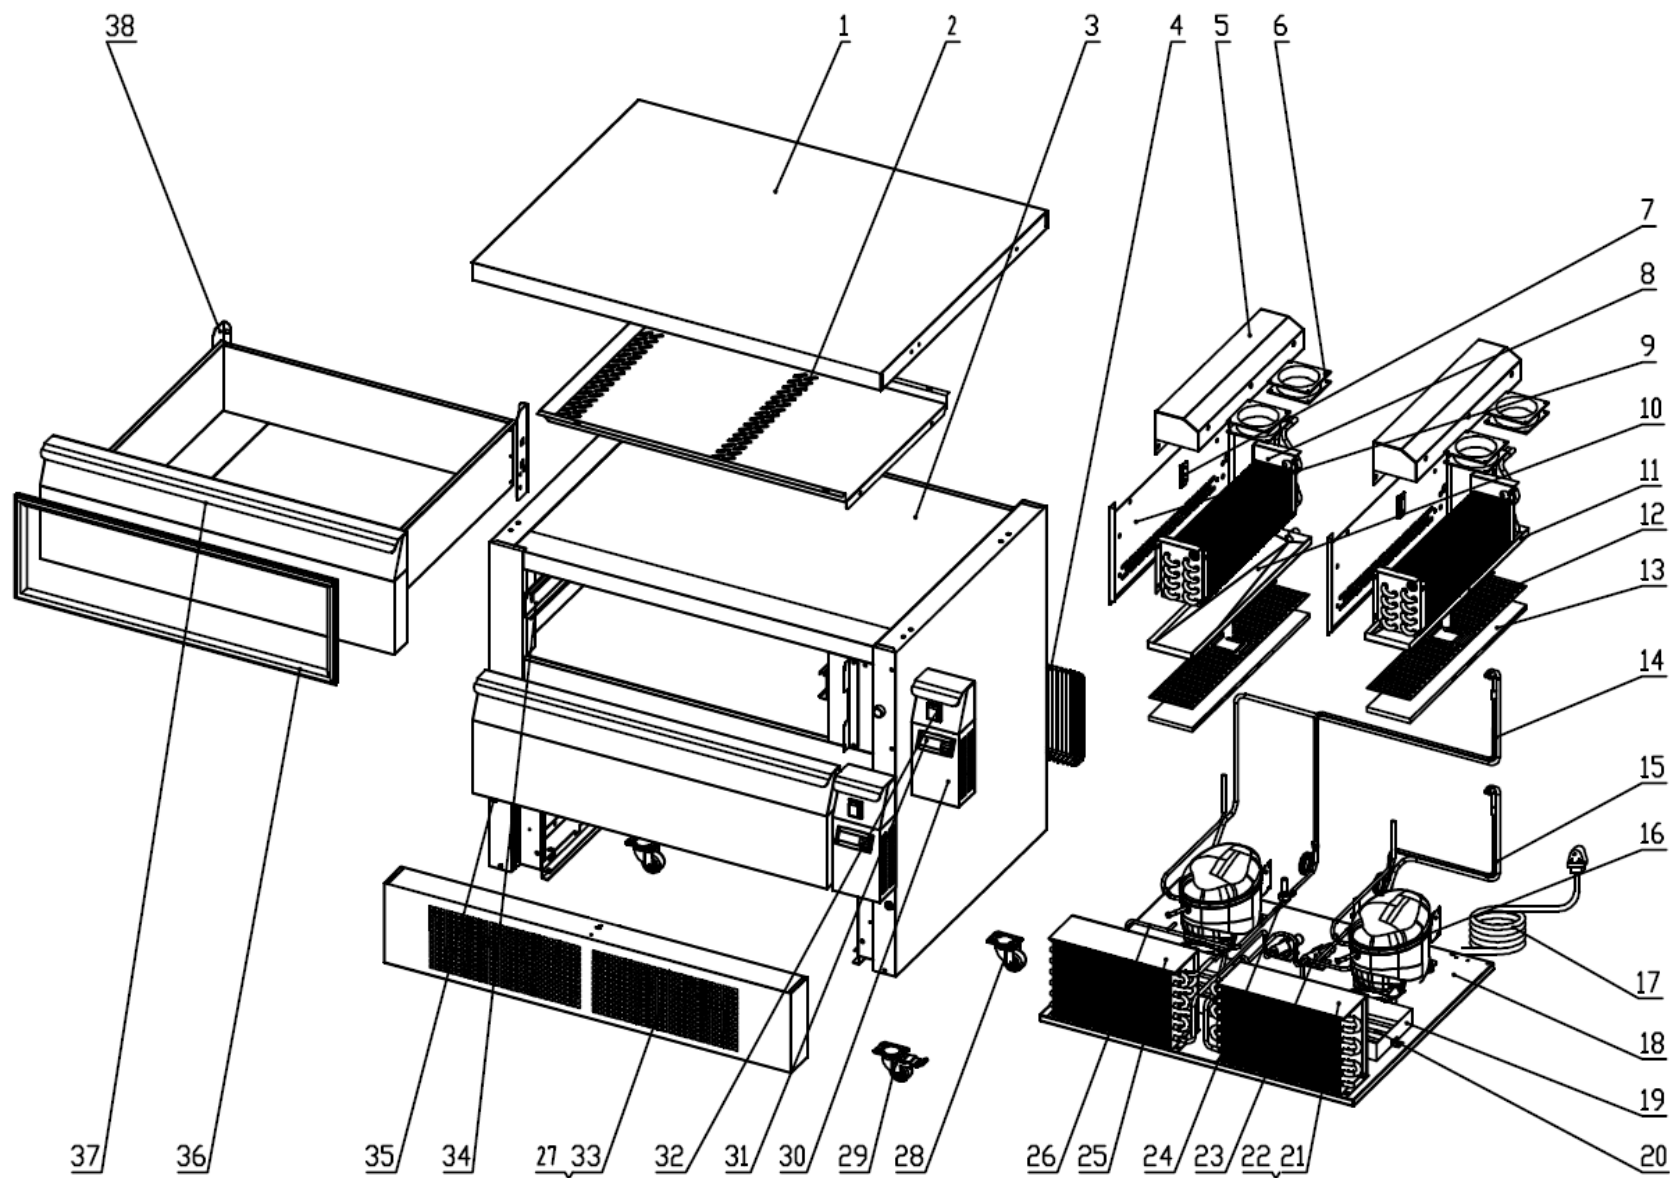

Machine	Explode	Code	Description
Polar Double Drawer Counter Fridge/Freezer 2xGN	1	AT594	Top
Polar Double Drawer Counter Fridge/Freezer 2xGN	2		Air Flow Conduct Board
Polar Double Drawer Counter Fridge/Freezer 2xGN	3		Body
Polar Double Drawer Counter Fridge/Freezer 2xGN	4		Unite Room Grills
Polar Double Drawer Counter Fridge/Freezer 2xGN	5		The Fan Support
Polar Double Drawer Counter Fridge/Freezer 2xGN	6	AH333	Circle Fan
Polar Double Drawer Counter Fridge/Freezer 2xGN	7	AA639	Sensor Fixed Clip
Polar Double Drawer Counter Fridge/Freezer 2xGN	8	AK061	Evaporator
Polar Double Drawer Counter Fridge/Freezer 2xGN	9		Evaporator Cover
Polar Double Drawer Counter Fridge/Freezer 2xGN	10	AK072	Water Pan
Polar Double Drawer Counter Fridge/Freezer 2xGN	11	AK062	Water Pan
Polar Double Drawer Counter Fridge/Freezer 2xGN	12	AK063	Heater
Polar Double Drawer Counter Fridge/Freezer 2xGN	13	AP876	Heat Preservation Foam
Polar Double Drawer Counter Fridge/Freezer 2xGN	14	AT645	Connecting Pipe Group
Polar Double Drawer Counter Fridge/Freezer 2xGN	15		Connecting Pipe Group
Polar Double Drawer Counter Fridge/Freezer 2xGN	16	AG569	Compressor (R290)
Polar Double Drawer Counter Fridge/Freezer 2xGN	17	AG554	Plug
Polar Double Drawer Counter Fridge/Freezer 2xGN	18		Unit Board
Polar Double Drawer Counter Fridge/Freezer 2xGN	19	AK064	Water Pan
Polar Double Drawer Counter Fridge/Freezer 2xGN	20		Discharge Pipe
Polar Double Drawer Counter Fridge/Freezer 2xGN	21	AK065	Condenser
Polar Double Drawer Counter Fridge/Freezer 2xGN	22	AK066	Condenser Fan
Polar Double Drawer Counter Fridge/Freezer 2xGN	N/A	AP671	Condenser Fan Bracket
Polar Double Drawer Counter Fridge/Freezer 2xGN	23	AB120	Filter Drier
Polar Double Drawer Counter Fridge/Freezer 2xGN	24	AH331	Solenoid Valve
Polar Double Drawer Counter Fridge/Freezer 2xGN	25	AK073	Condenser
Polar Double Drawer Counter Fridge/Freezer 2xGN	26		Discharge Pipe
Polar Double Drawer Counter Fridge/Freezer 2xGN	27	AK067	Filter
Polar Double Drawer Counter Fridge/Freezer 2xGN	28	AK068	Standard Castor
Polar Double Drawer Counter Fridge/Freezer 2xGN	29		Braked Castor
Polar Double Drawer Counter Fridge/Freezer 2xGN	30	AK069	Front Panel
Polar Double Drawer Counter Fridge/Freezer 2xGN	31	AJ794	Thermostat
Polar Double Drawer Counter Fridge/Freezer 2xGN	32	AB308	Main Switch
Polar Double Drawer Counter Fridge/Freezer 2xGN	33	AL944	Down Front Panel
Polar Double Drawer Counter Fridge/Freezer 2xGN	34	AK070	Guide Left & Right
Polar Double Drawer Counter Fridge/Freezer 2xGN	35		Support Tray Nut
Polar Double Drawer Counter Fridge/Freezer 2xGN	36	AJ793	Drawer Gasket
Polar Double Drawer Counter Fridge/Freezer 2xGN	37	AK074	Drawer
Polar Double Drawer Counter Fridge/Freezer 2xGN	38	AL606	Back Support
Polar Double Drawer Counter Fridge/Freezer 2xGN	N/A	AC614	Sensor
Polar Double Drawer Counter Fridge/Freezer 2xGN	N/A	AK053	Relay (Prior to 5044616-UK)