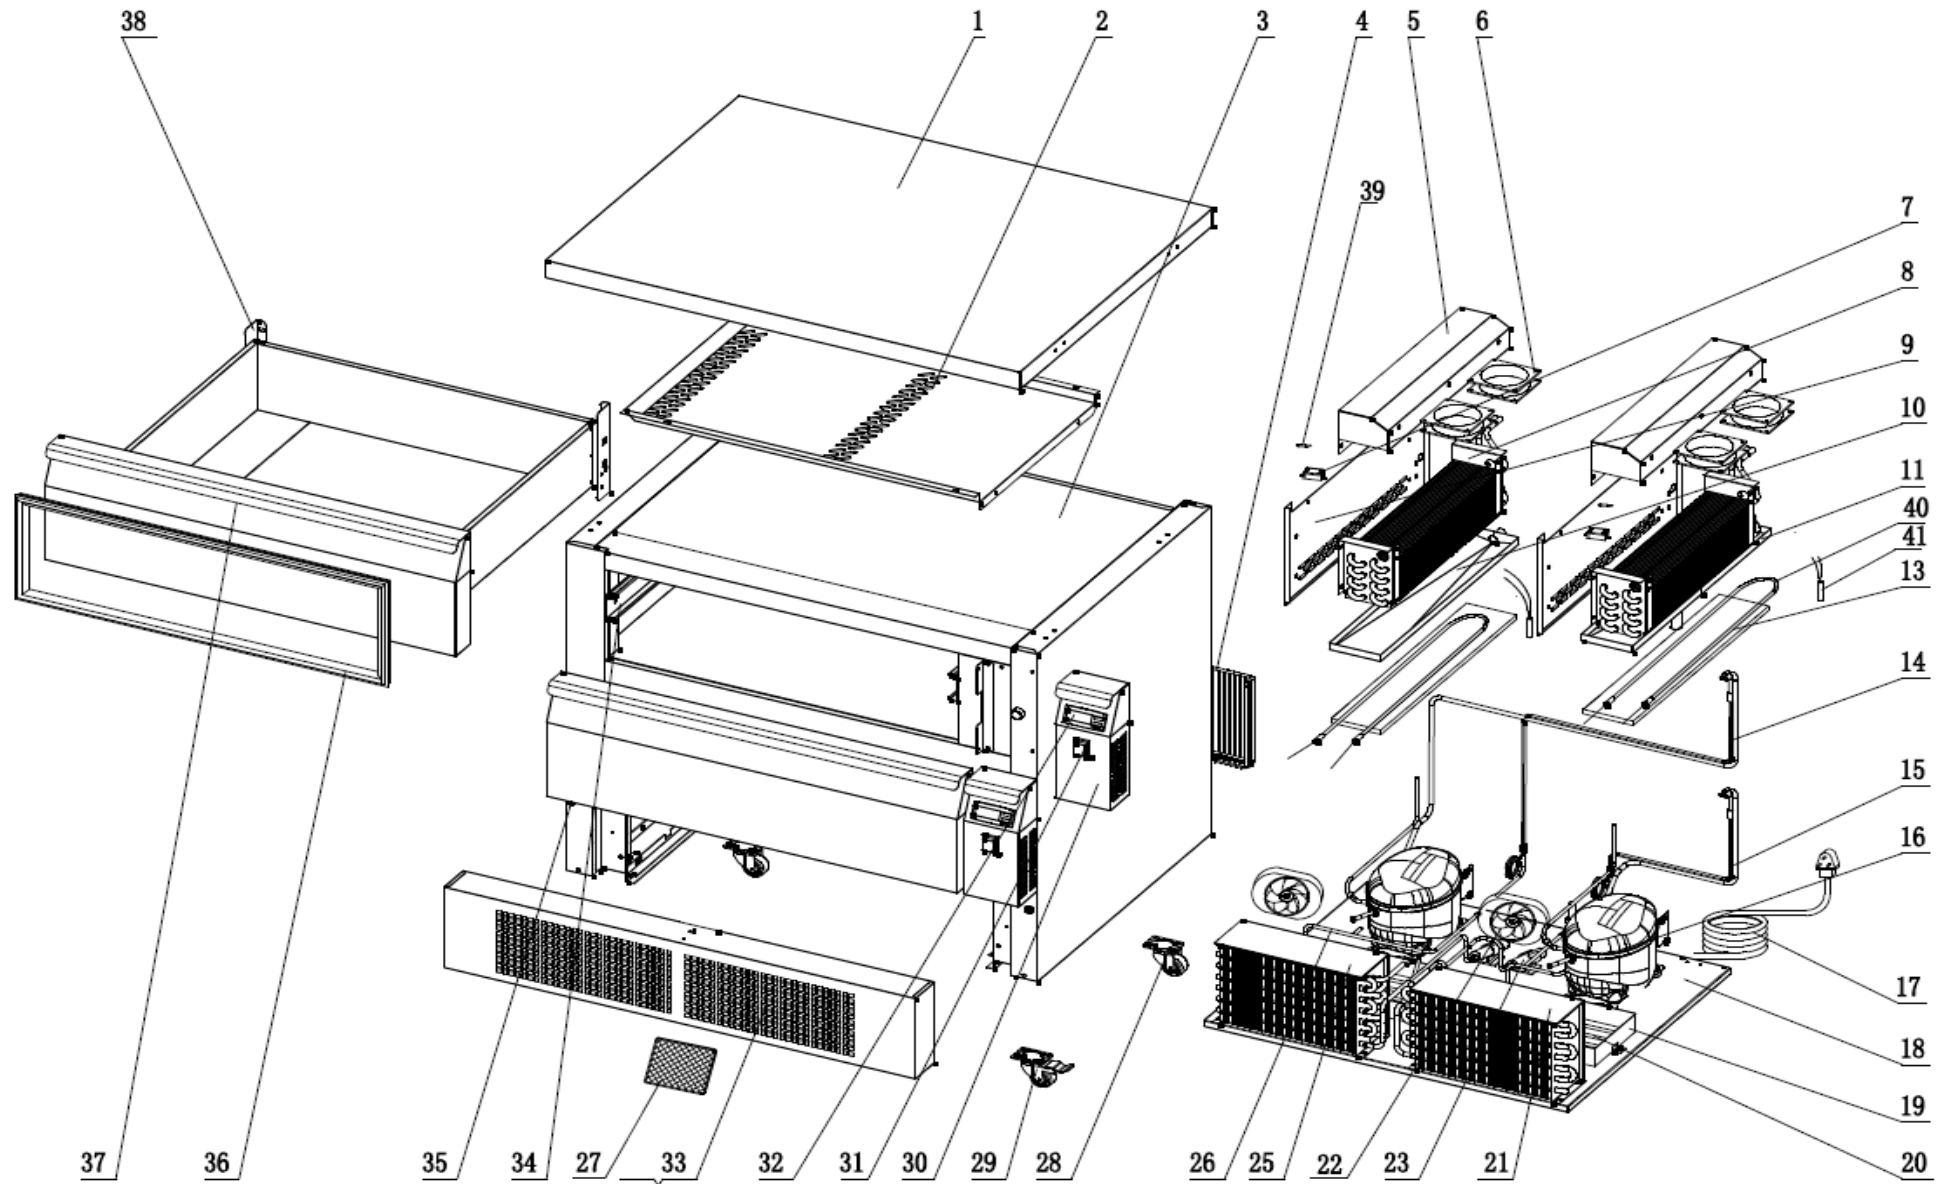

Exploded diagram and spare parts list

For machines with – DA996-02

[Click](#)

From 5085665-UK(9032148-9032158)

For machines with – DA996

[Click](#)

Prior to 5085665-UK(9032148-9032158)

Machine	Explode	Code	Description
Polar Double Drawer Counter Fridge/Freezer 2xGN	1	AT594	Top
Polar Double Drawer Counter Fridge/Freezer 2xGN	2		Air Flow Conduct Board
Polar Double Drawer Counter Fridge/Freezer 2xGN	3		Body
Polar Double Drawer Counter Fridge/Freezer 2xGN	4		Unite Room Grills
Polar Double Drawer Counter Fridge/Freezer 2xGN	5		The Fan Support
Polar Double Drawer Counter Fridge/Freezer 2xGN	6	AH333	Circle Fan
Polar Double Drawer Counter Fridge/Freezer 2xGN	7	AK128	Sensor Fixed box
Polar Double Drawer Counter Fridge/Freezer 2xGN	8	AK129	Evaporator
Polar Double Drawer Counter Fridge/Freezer 2xGN	9		Evaporator Cover
Polar Double Drawer Counter Fridge/Freezer 2xGN	10	AK072	Water Pan
Polar Double Drawer Counter Fridge/Freezer 2xGN	11	AK062	Water Pan
Polar Double Drawer Counter Fridge/Freezer 2xGN	13	AP876	Heat Preservation Foam
Polar Double Drawer Counter Fridge/Freezer 2xGN	14	AT645	Connecting Pipe Group
Polar Double Drawer Counter Fridge/Freezer 2xGN	15		Connecting Pipe Group
Polar Double Drawer Counter Fridge/Freezer 2xGN	16	AG569	Compressor (R290)
Polar Double Drawer Counter Fridge/Freezer 2xGN	17	AG554	Plug
Polar Double Drawer Counter Fridge/Freezer 2xGN	18		Unit Board
Polar Double Drawer Counter Fridge/Freezer 2xGN	19	AE803	Water Pan
Polar Double Drawer Counter Fridge/Freezer 2xGN	20	AP492	Discharge Pipe
Polar Double Drawer Counter Fridge/Freezer 2xGN	21	AK065	Right Condenser
Polar Double Drawer Counter Fridge/Freezer 2xGN	22	AK066	Condenser Fan
Polar Double Drawer Counter Fridge/Freezer 2xGN	N/A	AP671	Condenser Fan Bracket
Polar Double Drawer Counter Fridge/Freezer 2xGN	23	AB120	Filter Drier
Polar Double Drawer Counter Fridge/Freezer 2xGN	25	AK073	Left Condenser
Polar Double Drawer Counter Fridge/Freezer 2xGN	26	AP493	Discharge Pipe
Polar Double Drawer Counter Fridge/Freezer 2xGN	27	AK067	Filter
Polar Double Drawer Counter Fridge/Freezer 2xGN	28	AK068	Standard Castor
Polar Double Drawer Counter Fridge/Freezer 2xGN	29		Braked Castor
Polar Double Drawer Counter Fridge/Freezer 2xGN	30	AK069	Front Panel
Polar Double Drawer Counter Fridge/Freezer 2xGN	31	AB308	Main Switch
Polar Double Drawer Counter Fridge/Freezer 2xGN	32	AK130	Thermostat
Polar Double Drawer Counter Fridge/Freezer 2xGN	33	AL944	Down Front Panel
Polar Double Drawer Counter Fridge/Freezer 2xGN	34	AK070	Guide Left & Right
Polar Double Drawer Counter Fridge/Freezer 2xGN	35	AP937	Support Tray Nut
Polar Double Drawer Counter Fridge/Freezer 2xGN	36	AJ793	Drawer Gasket
Polar Double Drawer Counter Fridge/Freezer 2xGN	37	AK074	Drawer
Polar Double Drawer Counter Fridge/Freezer 2xGN	38	AL606	Back Support
Polar Double Drawer Counter Fridge/Freezer 2xGN	39	AC614	Sensor
Polar Double Drawer Counter Fridge/Freezer 2xGN	40	AK191	Defrost Heating Element
Polar Double Drawer Counter Fridge/Freezer 2xGN	41	AB955	Protector for Heating Element
Polar Double Drawer Counter Fridge/Freezer 2xGN	N/A	AK446	Drawer Fronts incl. Screws
Polar Double Drawer Counter Fridge/Freezer 2xGN	N/A	AM844	Capillary
Polar Double Drawer Counter Fridge/Freezer 2xGN	N/A	AN009	Drain Pipe