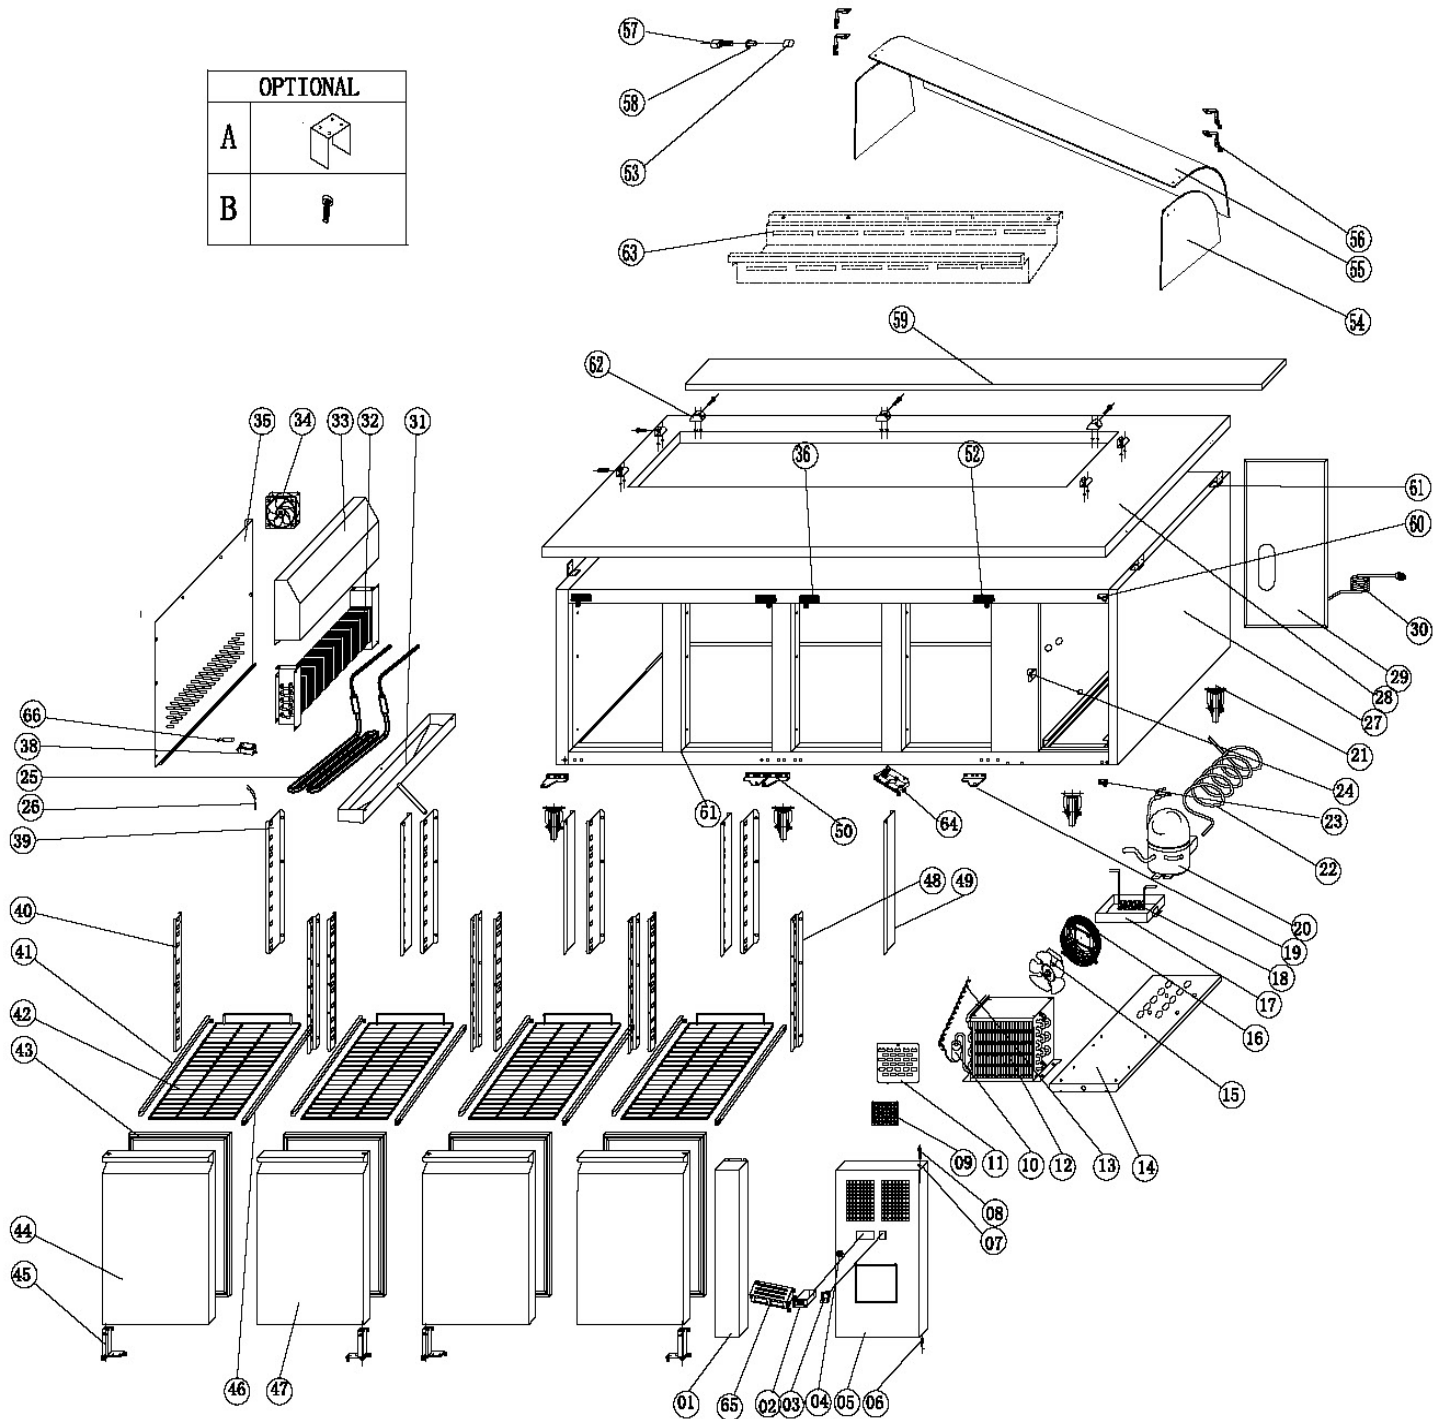

OPTIONAL	
A	
B	

Machine	Explode	Code	Description
Polar GN Counter Saladette with Sneeze Guard - 4 Door	1	AB294	Fixed Front Panel
Polar GN Counter Saladette with Sneeze Guard - 4 Door	2	AD728	Thermostat
Polar GN Counter Saladette with Sneeze Guard - 4 Door	3	AB308	Main Switch
Polar GN Counter Saladette with Sneeze Guard - 4 Door	4	AB352	Lock & Key
Polar GN Counter Saladette with Sneeze Guard - 4 Door	5	AA964	Front Panel
Polar GN Counter Saladette with Sneeze Guard - 4 Door	6	AB356	Down Hinge Axis
Polar GN Counter Saladette with Sneeze Guard - 4 Door	7	AE827	Bushing
Polar GN Counter Saladette with Sneeze Guard - 4 Door	8	AK077	Front Panel Nut
Polar GN Counter Saladette with Sneeze Guard - 4 Door	9	AB914	Screen Filter
Polar GN Counter Saladette with Sneeze Guard - 4 Door	10	AB120	Filter Drier
Polar GN Counter Saladette with Sneeze Guard - 4 Door	11	AG248	Air Flow Window
Polar GN Counter Saladette with Sneeze Guard - 4 Door	12	AA965	Condenser
Polar GN Counter Saladette with Sneeze Guard - 4 Door	13		Capillary
Polar GN Counter Saladette with Sneeze Guard - 4 Door	14		Unit Board
Polar GN Counter Saladette with Sneeze Guard - 4 Door	15	AB309	Condenser Fan & Blade
Polar GN Counter Saladette with Sneeze Guard - 4 Door	16		Basket Guard Grill
Polar GN Counter Saladette with Sneeze Guard - 4 Door	17	AB293	Water Box
Polar GN Counter Saladette with Sneeze Guard - 4 Door	18		Discharge Pipe
Polar GN Counter Saladette with Sneeze Guard - 4 Door	19	AD301	Door Down Hinge Right
Polar GN Counter Saladette with Sneeze Guard - 4 Door	20	AG014	Compressor (R600a)
Polar GN Counter Saladette with Sneeze Guard - 4 Door	21	AE824	Standard & Braked Castors
Polar GN Counter Saladette with Sneeze Guard - 4 Door	22		Suction Pipe With Capillary
Polar GN Counter Saladette with Sneeze Guard - 4 Door	23	AA709	Front Panel Down Hinge
Polar GN Counter Saladette with Sneeze Guard - 4 Door	24	AA690	Lock Hook
Polar GN Counter Saladette with Sneeze Guard - 4 Door	25	AJ960	Defrost Heating Element-old version-U type
Polar GN Counter Saladette with Sneeze Guard - 4 Door	25	AK191	Defrost Heating Element-UK new line-W type
Polar GN Counter Saladette with Sneeze Guard - 4 Door	26	AB955	Protector for Heating Element
Polar GN Counter Saladette with Sneeze Guard - 4 Door	27		Body
Polar GN Counter Saladette with Sneeze Guard - 4 Door	28		Top-old version
Polar GN Counter Saladette with Sneeze Guard - 4 Door	28		Top-new version-UK new line
Polar GN Counter Saladette with Sneeze Guard - 4 Door	29		Unit Room Cover
Polar GN Counter Saladette with Sneeze Guard - 4 Door	30		EU Plug
Polar GN Counter Saladette with Sneeze Guard - 4 Door	30	AG554	UK Plug
Polar GN Counter Saladette with Sneeze Guard - 4 Door	31	AA900	Evaporator Water Pan
Polar GN Counter Saladette with Sneeze Guard - 4 Door	32	AB323	Evaporator
Polar GN Counter Saladette with Sneeze Guard - 4 Door	33		Fan Support-old version
Polar GN Counter Saladette with Sneeze Guard - 4 Door	33		Fan Support-new version-UK new line
Polar GN Counter Saladette with Sneeze Guard - 4 Door	34	AH333	Circuit Fan-old version
Polar GN Counter Saladette with Sneeze Guard - 4 Door	34	AB339	Circuit Fan-new version-UK new line
Polar GN Counter Saladette with Sneeze Guard - 4 Door	35		Evaporator Cover
Polar GN Counter Saladette with Sneeze Guard - 4 Door	36	AB978	Door Up Hinge Left
Polar GN Counter Saladette with Sneeze Guard - 4 Door	38	AK128	Sensor Fixed Box
Polar GN Counter Saladette with Sneeze Guard - 4 Door	39		Back Support Left